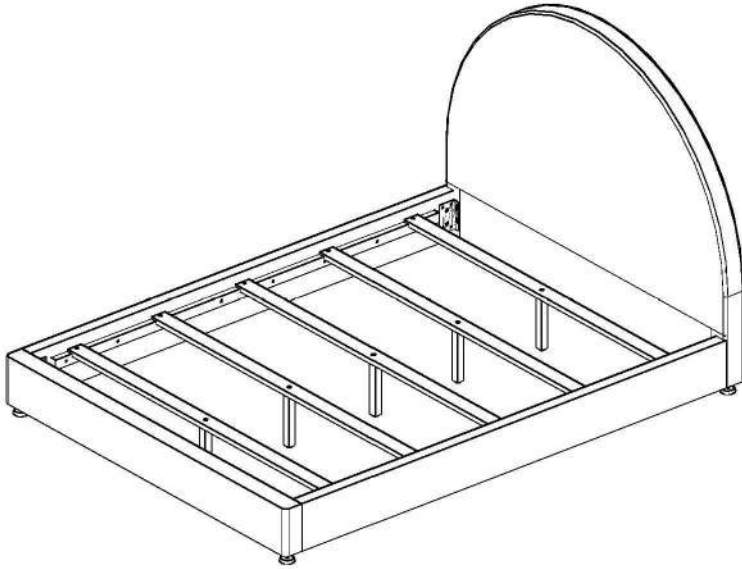

MOONSTONE

QUEEN BED

BED SIZE	3422238P Queen Bed (PINK)		3422239P Queen Bed (GRAY)		3422237P Queen Bed (NAVY)		ITEM DESCRIPTION
	PINK / LIGHT PINK		GRAY / LIGHT GRAY		NAVY / NAVY BLUE		
	RTG SKU#	STYLE#	RTG SKU#	STYLE#	RTG SKU#	STYLE#	
QUEEN BED	35122388	2238Q-P1	35122390	2238Q-G1	35122376	2238Q-N1	QUEEN HEADBOARD & 2 LEGS
	35222380	2238Q-P2	35222392	2238Q-G2	35222378	2238Q-N2	QUEEN FOOTBOARD, SIDERAILS, 5 SLATS,SUPPORT LEG W/EXT. & 2 LEGS

DO NOT USE SUBSTITUTE PARTS. PLEASE CONTACT YOUR RETAIL STORE OR WWW.ROOMSTOGO.COM WITH SERVICE OR PARTS REPLACEMENT REQUEST.

This product is manufactured by (IFSB) for **ROOMS TO GO** | **KIDS**

Thank you for purchasing this quality product. Be sure to check all packing material carefully for small parts which may have come loose inside the carton during shipment. Identify and count all parts and compare with the parts list below.

Read all instructions before assembling bed and keep these instructions for future reference.

HEADBOARD PARTS LIST			
PART NO.	ITEM DESCRIPTION	IMAGE	QTY
A	Headboard		1 PC
B	Legs		2 PCS
C	Plastic Legs (Pre Assemble)		2 PCS