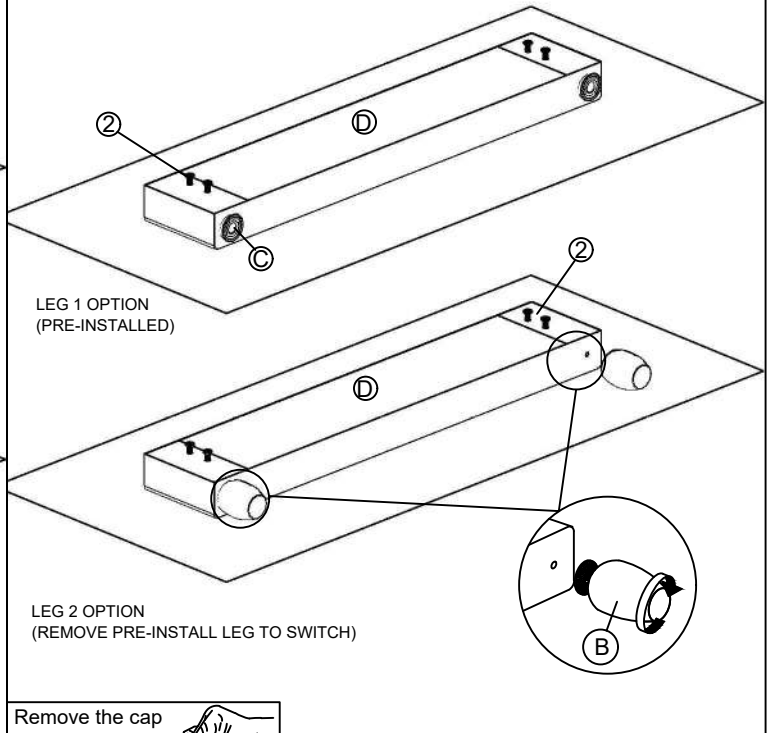

Assembly Instructions:

Step 1

Step 2

Step 3

Step 4

DO NOT USE SUBSTITUTE PARTS. PLEASE CONTACT YOUR RETAIL STORE OR WWW.ROOMSTOGO.COM WITH SERVICE OR PARTS REPLACEMENT REQUEST. Level Me

This product is manufactured by (IFSB) for **ROOMS TO GO** | **KIDS**