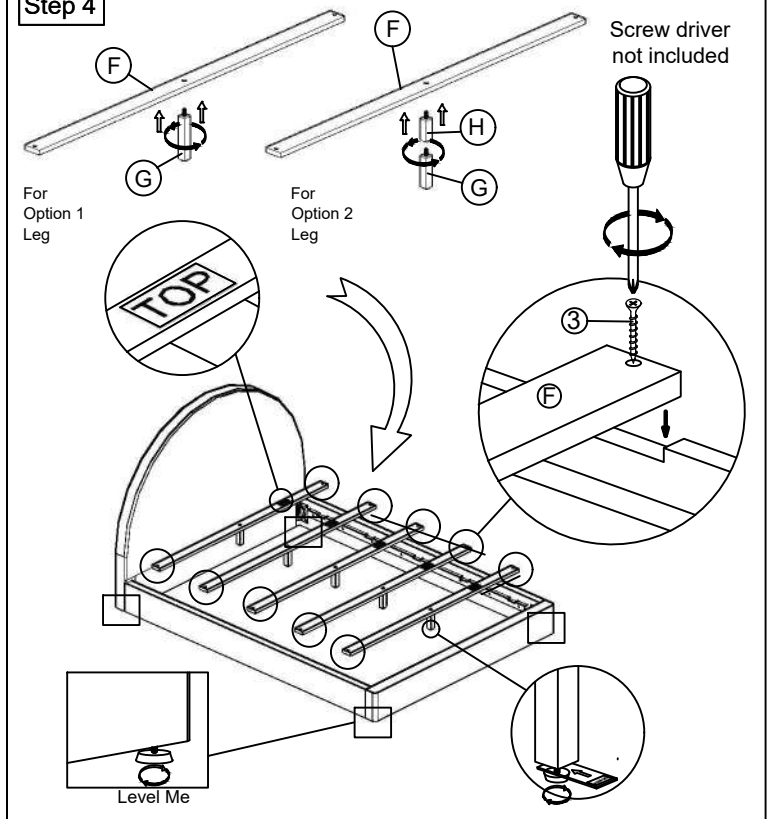

FOOTBOARD & SIDERAIL HARDWARE LIST			
	ITEM DESCRIPTION	IMAGE	QTY
1	M4 Allen key M4 x 100mm		1pc
2	JCBB Bolt M8 x P1.25 x 25 Spring Washer M8 x 13 Flat Washer M8 x 22 (Pre Assemble)		4 pcs
3	M4 x 32mm CSK screw M4 x 32 x 1.0mm		10 pcs
Screw driver not provided			

Step 1

Step 2

Step 3

Step 4

DO NOT USE SUBSTITUTE PARTS. PLEASE CONTACT YOUR RETAIL STORE OR WWW.ROOMSTOGO.COM WITH SERVICE OR PARTS REPLACEMENT REQUEST. Level Me

This product is manufactured by (IFSB) for **ROOMS TO GO** | **KIDS**