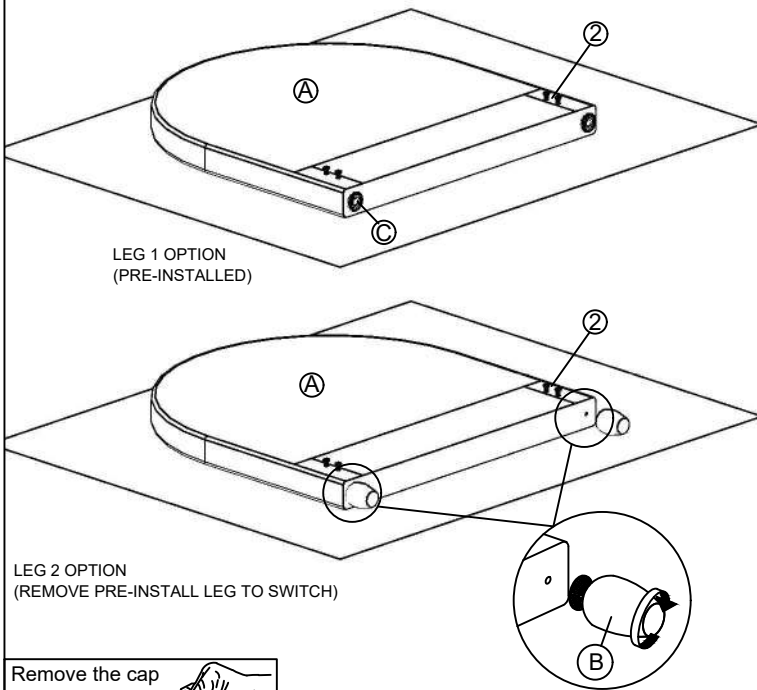

Assembly Instructions:

Step 1