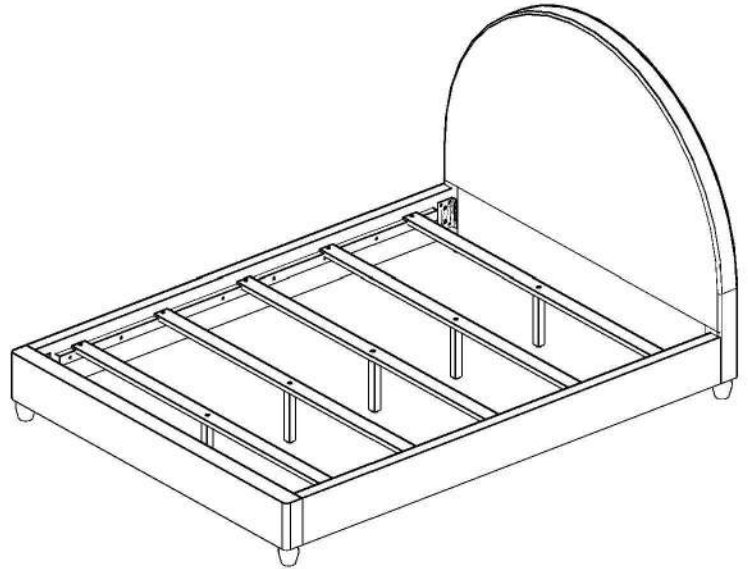

MOONSTONE

QUEEN BED

BED SIZE	3422238P Queen Bed (PINK)		3422239P Queen Bed (GRAY)		3422237P Queen Bed (NAVY)		ITEM DESCRIPTION
	PINK / LIGHT PINK		GRAY / LIGHT GRAY		NAVY / NAVY BLUE		
	RTG SKU#	STYLE#	RTG SKU#	STYLE#	RTG SKU#	STYLE#	
QUEEN BED	35122388	2238Q-P1	35122390	2238Q-G1	35122376	2238Q-N1	QUEEN HEADBOARD & 2 LEGS
	35222380	2238Q-P2	35222392	2238Q-G2	35222378	2238Q-N2	QUEEN FOOTBOARD, SIDERAILS, 5 SLATS,SUPPORT LEG W/EXT. & 2 LEGS

DO NOT USE SUBSTITUTE PARTS. PLEASE CONTACT YOUR RETAIL STORE OR WWW.ROOMSTOGO.COM WITH SERVICE OR PARTS REPLACEMENT REQUEST.

This product is manufactured by (IFSB) for **ROOMS TO GO** | **KIDS**

Thank you for purchasing this quality product. Be sure to check all packing material carefully for small parts which may have come loose inside the carton during shipment. Identify and count all parts and compare with the parts list below.

Read all instructions before assembling bed and keep these instructions for future reference.

HEADBOARD PARTS LIST			
PART NO.	ITEM DESCRIPTION	IMAGE	QTY
A	Headboard		1 PC
B	Legs		2 PCS
C	Plastic Legs (Pre Assemble)		2 PCS