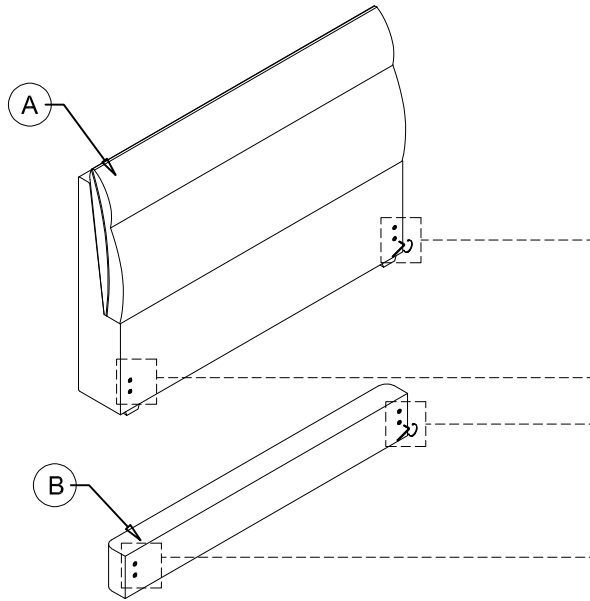

Thank you for purchasing this quality product. Be sure to check all packing material carefully for small parts which may have come loose inside the carton during shipment. Identify and count all parts and compare with the parts list below. Read all instruction before assembling bed and keep these instructions for future reference.

ASSEMBLY INSTRUCTIONS:

Step 1