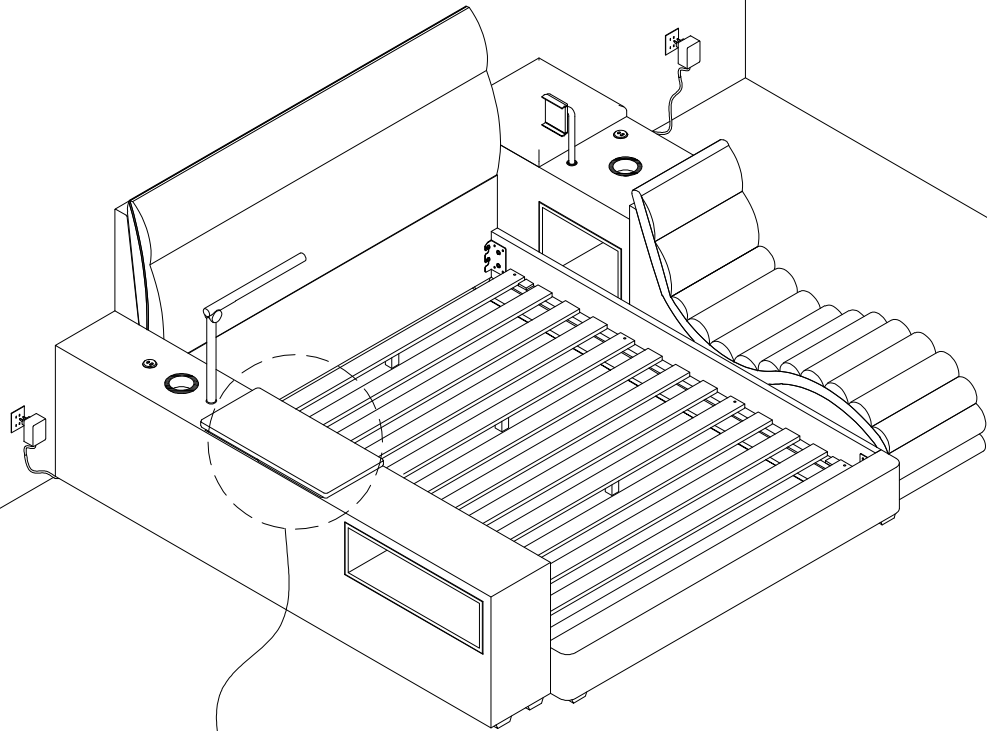

Thank you for purchasing this quality product. Be sure to check all packing material carefully for small parts which may have come loose inside the carton during shipment. Identify and count all parts and compare with the parts list below. Read all instruction before assembling bed and keep these instructions for future reference.

ASSEMBLY INSTRUCTIONS:

Pull the panel up to adjust the height