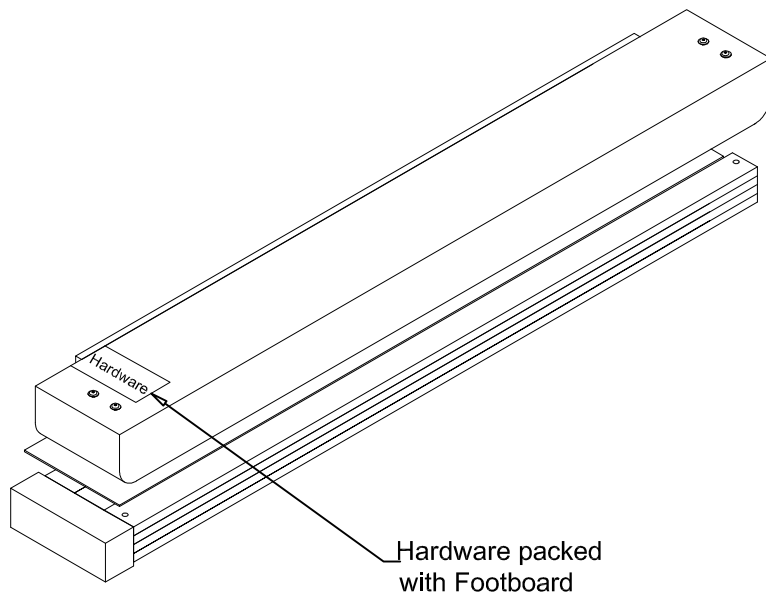

Thank you for purchasing this quality product. Be sure to check all packing material carefully for small parts which may have come loose inside the carton during shipment. Identify and count all parts and compare with the parts list below. Read all instruction before assembling bed and keep these instructions for future reference.

QUEEN FOOTBOARD - HARDWARE LISTS

NO:	IMAGE	SIZE	Q'TY
1		Screw (M4 x 32mm)	10 PCS
2		Allen key (4mm x 32 x 75mm)	1 PC
3		Screwdriver (not included)	

**QUEEN HEADBOARD
PRE- ASSEMBLED HARDWARE LIST**

NO:	IMAGE	SIZE	Q'TY
4		ALLEN BOLT (5/16" x 18 x 38mm)	4 PCS
		FLAT WASHER (5/16" x φ19 x 2mm)	4 PCS
		SPRING WASHER (5/16" x φ13 x 1.5mm)	4 PCS

**QUEEN FOOTBOARD
PRE- ASSEMBLED HARDWARE LIST**

NO:	IMAGE	SIZE	Q'TY
5		ALLEN BOLT (5/16" x 18 x 38mm)	4 PCS
		FLAT WASHER (5/16" x φ19 x 2mm)	4 PCS
		SPRING WASHER (5/16" x φ13 x 1.5mm)	4 PCS

**QUEEN SIDE RAIL
PRE- ASSEMBLED HARDWARE LIST**

NO:	IMAGE	SIZE	Q'TY
6		ALLEN BOLT (5/16" x 18 x 20mm)	8 PCS
		FLAT WASHER (5/16" x φ19 x 2mm)	8 PCS
		SPRING WASHER (5/16" x φ13 x 1.5mm)	8 PCS

HARDWARE PACK LOCATION

RTG SKU	STYLE #	ITEM DESCRIPTION	COLOR
35724055	24001B-QFB	QUEEN FOOTBOARD W/ SLAT ROLL	SADDLE
35724067	24001C-QFB	QUEEN FOOTBOARD W/ SLAT ROLL	CHARCOAL
35724079	24001G-QFB	QUEEN FOOTBOARD W/ SLAT ROLL	CREAM/LIGHT GRAY

This product is manufactured by (GINA) for **ROOMS TO GO** | **KIDS**

DO NOT USE SUBSTITUTE PARTS. PLEASE CONTACT YOUR RETAIL STORE OR WWW.ROOMSTOGO.COM WITH SERVICE OR PARTS REPLACEMENT REQUEST