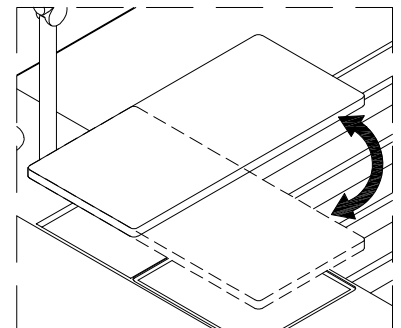

ASSEMBLY INSTRUCTIONS:

LED Light Operation Instructions

1. Touch once for low brightness.

2. Touch twice for high brightness.

3. Touch one to turn off.

Remarks: Positions of Reading Led Light and Phone Case could be switchable.

USB charger port

USB charger port

Pull the panel up to adjust the height

The panel can be swivelable.

This product is manufactured by (GINA) for **ROOMS TO GO** | **KIDS**

DO NOT USE SUBSTITUTE PARTS. PLEASE CONTACT YOUR RETAIL STORE OR WWW.ROOMSTOGO.COM WITH SERVICE OR PARTS REPLACEMENT REQUEST