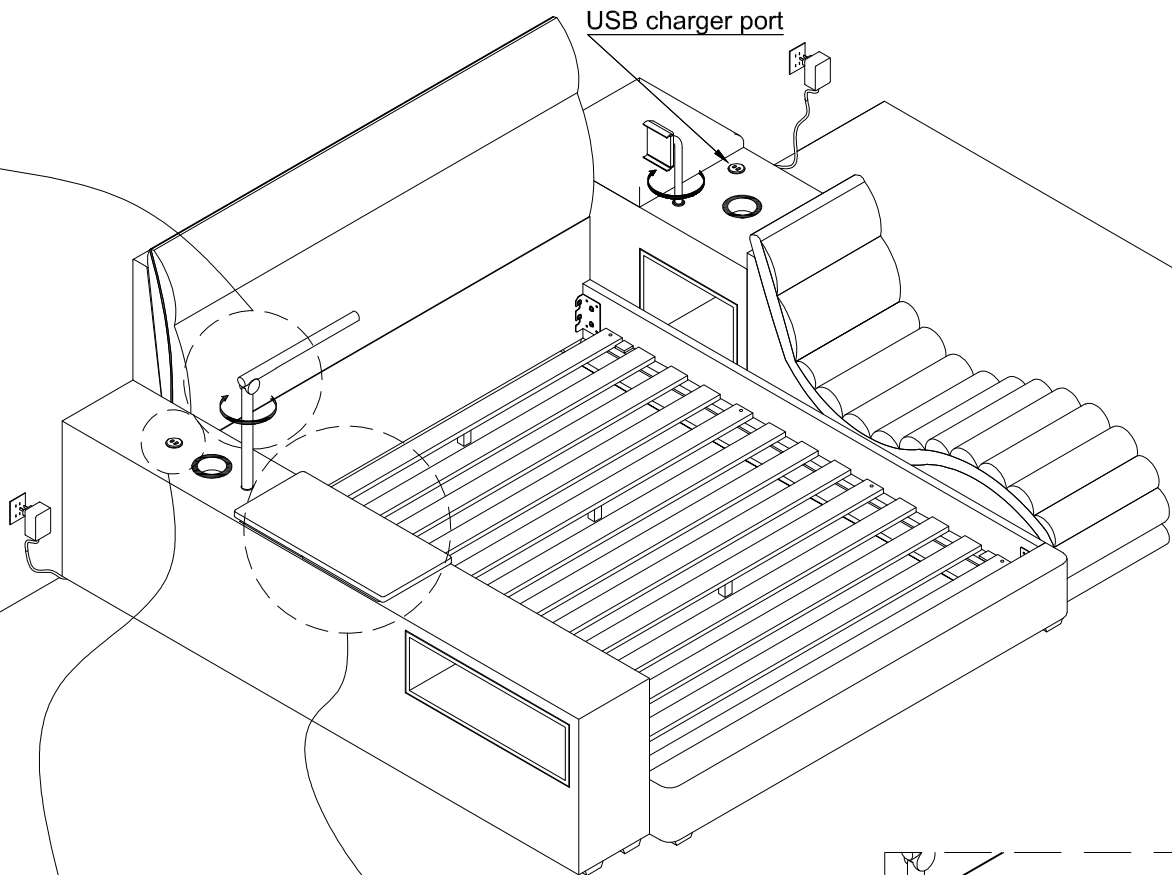

ASSEMBLY INSTRUCTIONS:

LED Light Operation Instructions

1. Touch once for low brightness.

2. Touch twice for high brightness.

3. Touch one to turn off.

Remarks: Positions of Reading Led Light and Phone Case could be switchable.

USB charger port

USB charger port

Pull the panel up to adjust the height

The panel can be swivelable.

This product is manufactured by (GINA) for **ROOMS TO GO** | **KIDS**

DO NOT USE SUBSTITUTE PARTS. PLEASE CONTACT YOUR RETAIL STORE OR WWW.ROOMSTOGO.COM WITH SERVICE OR PARTS REPLACEMENT REQUEST