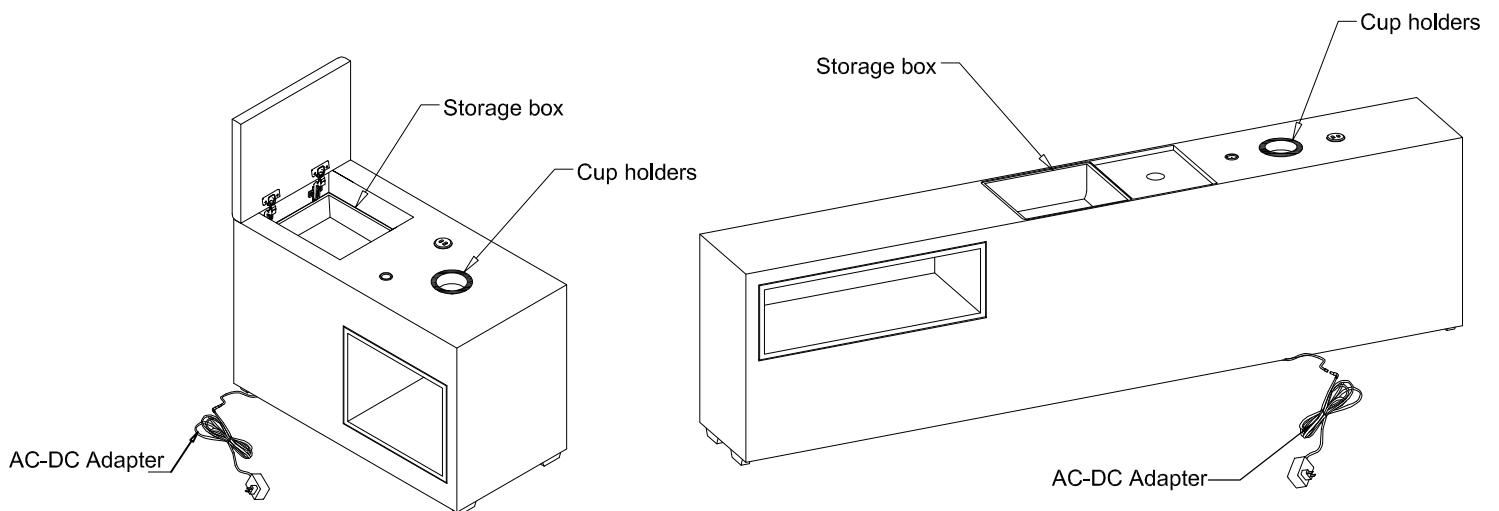

Thank you for purchasing this quality product. Be sure to check all packing material carefully for small parts which may have come loose inside the carton during shipment. Identify and count all parts and compare with the parts list below. Read all instruction before assembling bed and keep these instructions for future reference.

24001 QUEEN HEADBOARD PART LIST

CODE	DESCRIPTION	IMAGE	QTY
A	Queen Headboard		1 PC

24001 QUEEN FOOTBOARD PART LIST

CODE	DESCRIPTION	IMAGE	QTY
B	Queen Footboard		1 PC
C	Queen Slat Roll (13Pcs)		1 SET
D	Support Legs		4 PCS

24001 QUEEN/TWIN XL SIDE RAIL PART LIST

CODE	DESCRIPTION	IMAGE	QTY
E	Side Rail		2 PCS

24001 LOUNGER PART LIST

CODE	DESCRIPTION	IMAGE	QTY
I	Lounger		1 PC

24001 NIGHTSTAND PART LIST

CODE	DESCRIPTION	IMAGE	QTY
J	Nightstand		1 PC
K	Phone holder		1 PC
M	AC-DC Adapter (Pre- assembled)		1 PC
N	PP-Storage box (Pre- assembled)		1 PC
O	Cup holders (Pre- assembled)		1 PC

24001 BOOKCASE PART LIST

CODE	DESCRIPTION	IMAGE	QTY
F	Bookcase		1 PC
G	Panel		1 PC
L	Light		1 PC
M	AC-DC Adapter (Pre- assembled)		1 PC
N	PP-Storage box (Pre- assembled)		1 PC
O	Cup holders (Pre- assembled)		1 PC

This product is manufactured by (GINA) for **ROOMS TO GO** | **KIDS**

DO NOT USE SUBSTITUTE PARTS. PLEASE CONTACT YOUR RETAIL STORE OR WWW.ROOMSTOGO.COM WITH SERVICE OR PARTS REPLACEMENT REQUEST