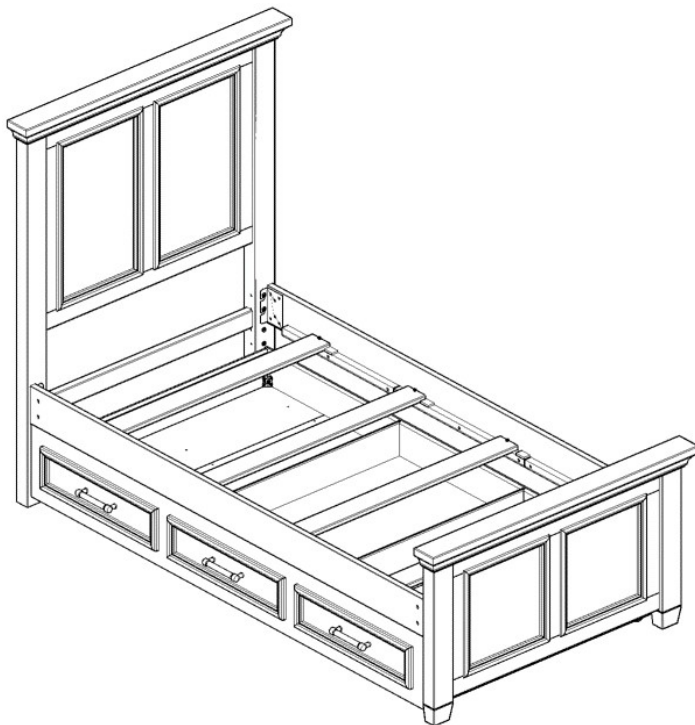

ROOMS TO GO
KIDS
Manufactured for Rooms to Go

CANYON LAKE COLLECTION

THANK YOU FOR YOUR PURCHASE

- Read all the instructions, identify all components, and be sure you have all parts prior to assembly.
- DO NOT Use substitute parts. Contact your local Rooms To Go or visit www.ROOMSTOGO.COM for replacement parts and instructional literature if needed.

Reference page 2-4 for assembly steps

TWIN PANEL BED

3413400P JAVA 3413401P ASH GRAY

Reference page 5-7 for assembly steps

FULL PANEL BED

3423400P JAVA 3423401P ASH GRAY