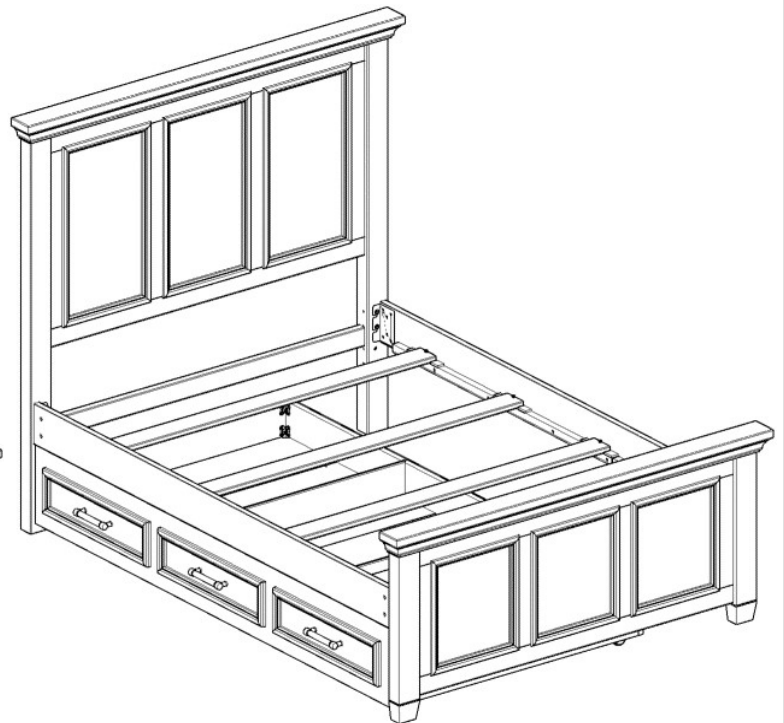

ROOMS TO GO
KIDS
Manufactured for Rooms to Go

CANYON LAKE COLLECTION

THANK YOU FOR YOUR PURCHASE

- Read all the instructions, identify all components, and be sure you have all parts prior to assembly.
- DO NOT Use substitute parts. Contact your local Rooms To Go or visit www.ROOMSTOGO.COM for replacement parts and instructional literature if needed.

Reference page 2-4 for assembly steps

TWIN PANEL BED

3413400P JAVA 3413401P ASH GRAY

Reference page 5-7 for assembly steps

FULL PANEL BED

3423400P JAVA 3423401P ASH GRAY