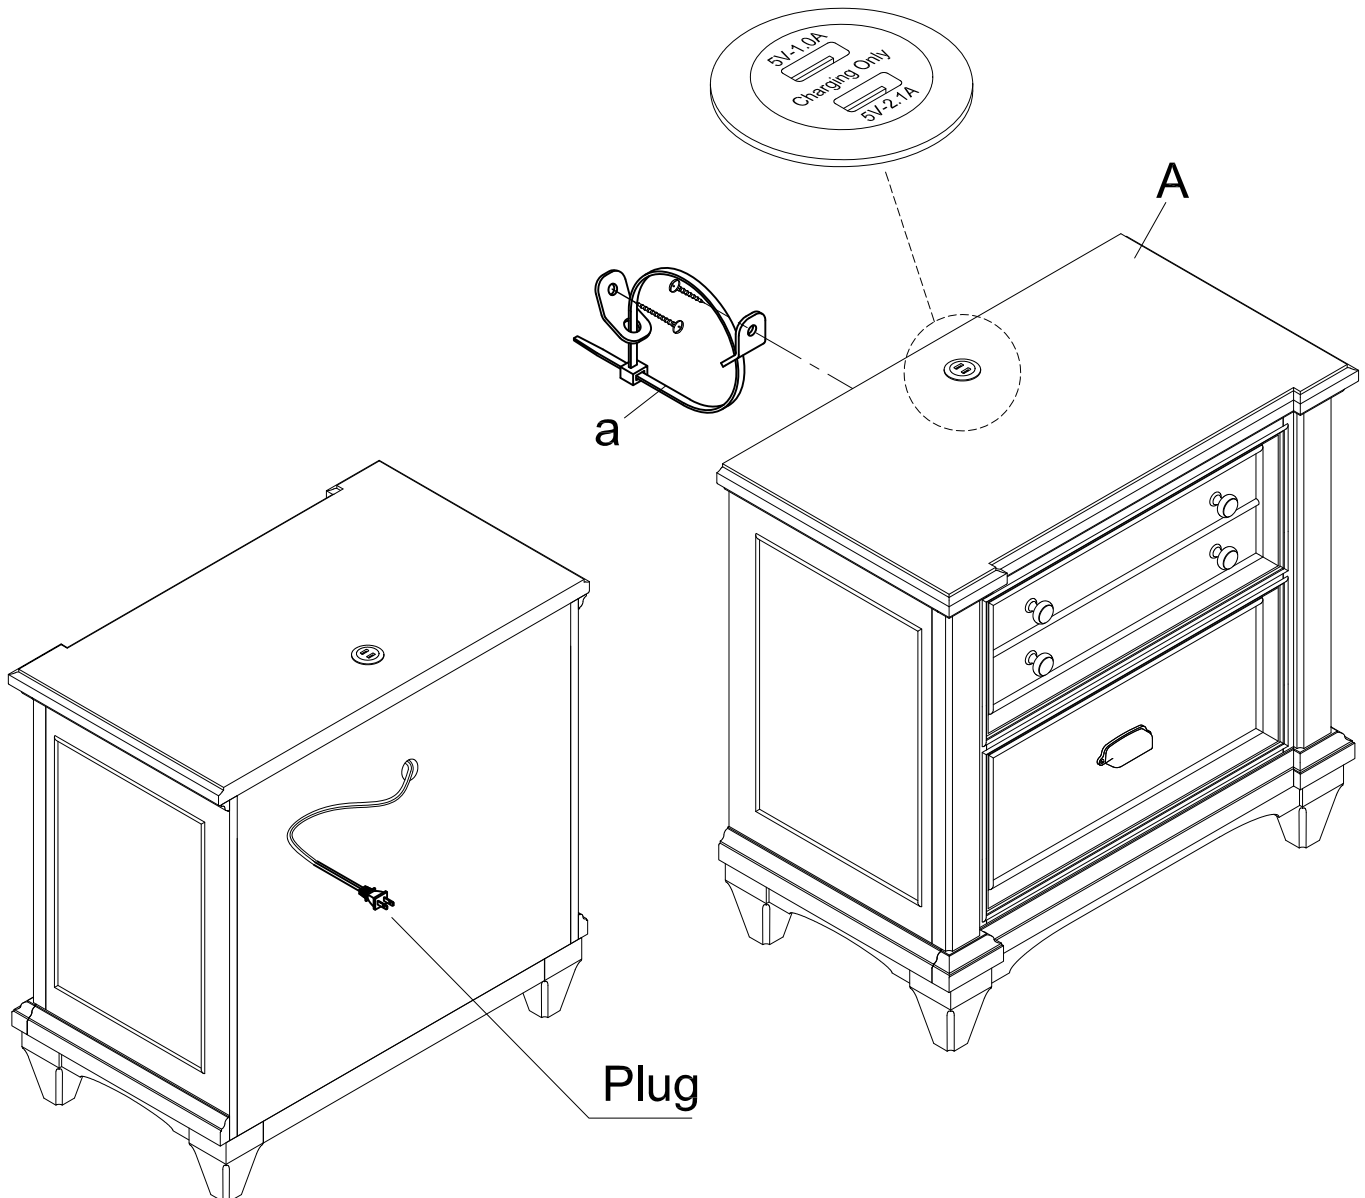

Assembly Instruction

| | | |
|--------------|---------------------|---------------|
| HOUS 4092-76 | Two Drawer NS w/usb | SKU# 34240921 |
| HOUS 4094-76 | Two Drawer NS w/usb | SKU# 34240945 |
| HOUS 4096-76 | Two Drawer NS w/usb | SKU# 34240969 |

Thank you for purchasing this quality product. Be sure to check all packing materials carefully for small parts which may have come loose inside the carton during shipment. Identify and count all parts and compare with the parts list below.
 **Assemble the product on a flat, soft surface such as a carpet or cloth to prevent scratching the finish. Read all instruction and study the drawings carefully before starting the assembly process.

Part list

| NO. | SKETCH | DESCRIPTION | Q'TY |
|-----|---|-------------|------|
| A |  | Nightstand | 1 pc |

Hardware list

| Code | Hardware | Q'TY |
|------|---|-------|
| a | Furniture tipping restraint  | 1 set |