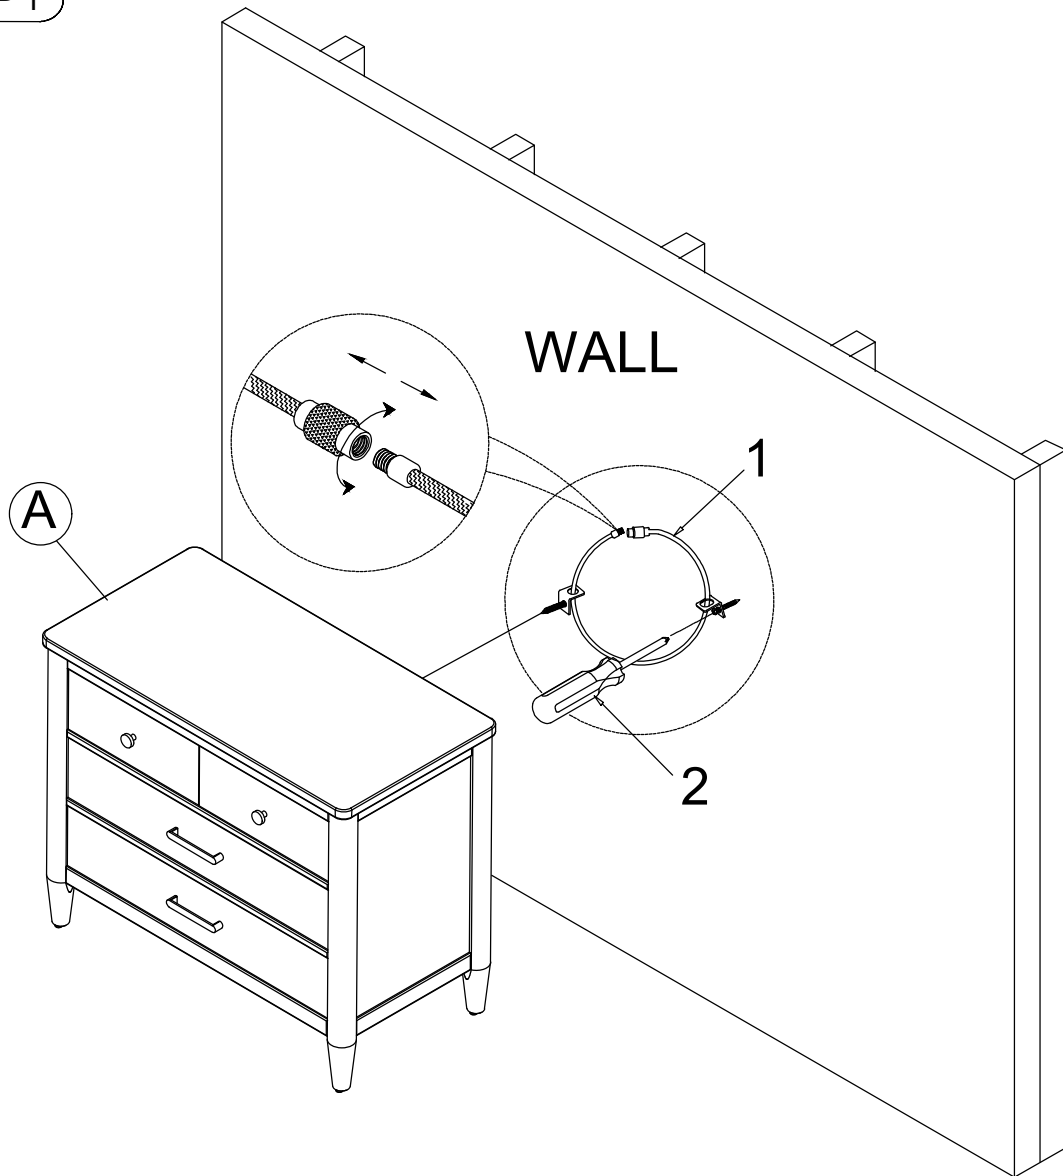

Thank you for purchasing this quality product. Be sure to check all packing material carefully for small parts which may have come loose inside the carton during shipment. Identify and count all parts and compare with the parts list below. Read all instructions before assembling bed and keep these instruction for future reference.

Assembly Instructions:

STEP 1

Install Tipping Restraint (1) (Customer to Assemble) with a Philips Screwdriver (2)(Not provided) by following the assembly instructions that come in the Tipping Restraint package.

DO NOT USE SUBSTITUTE PARTS. PLEASE CONTACT YOUR RETAIL STORE OR WWW.ROOMSTOGO.COM WITH SERVICE OR PARTS REPLACEMENT REQUEST.

This product is manufactured by (JSFC) for **ROOMS TO GO® | KIDS**