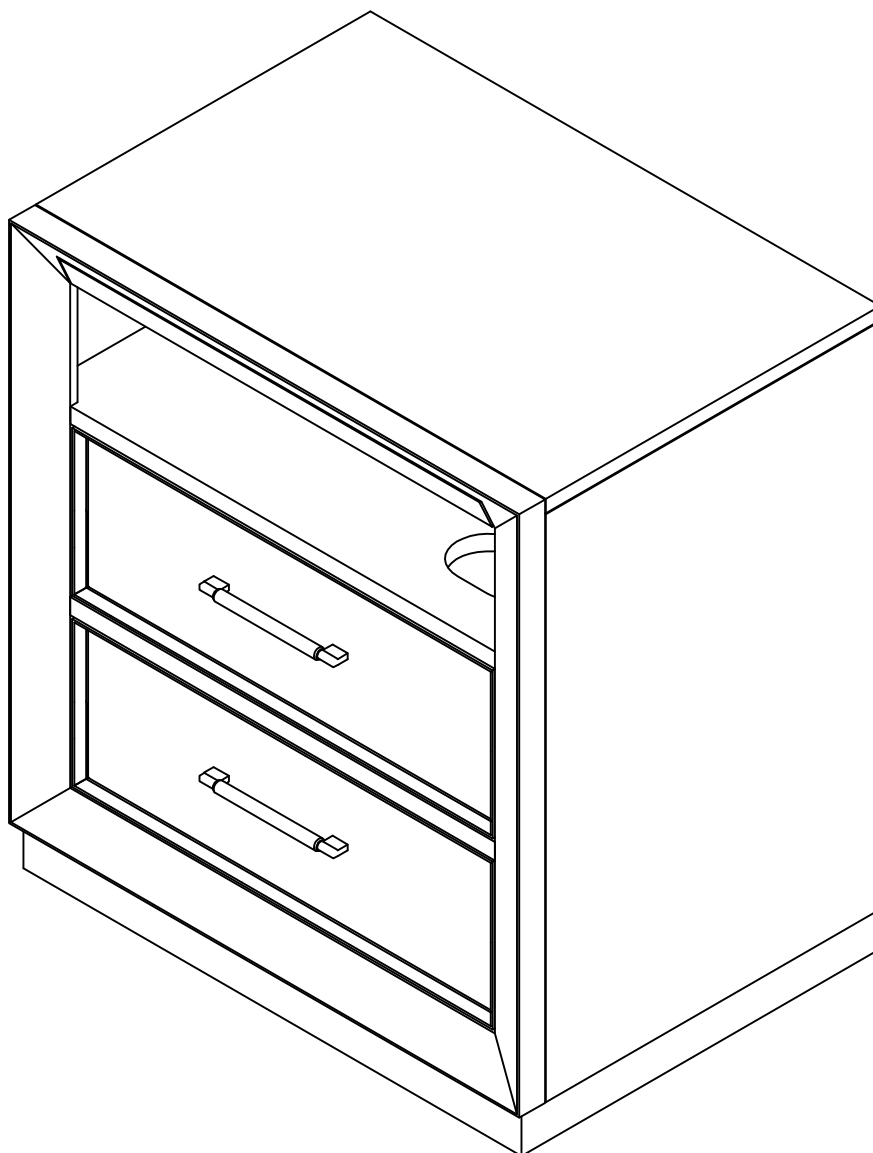

# ASSEMBLY INSTRUCTION

485 - 36 NIGHT STAND (CHERRY BROWN)		
SKU#	ITEM#	ITEM DESCRIPTION
34248509	485 - 36	NIGHT STAND

**Thank you for purchasing this quality product . Be sure to check all packing material carefully for small parts which may have come loose inside the carton during shipment .Identify and count all parts and compare with the parts list below .**

PARTS LIST			QTY
A	Night Stand (Include Pullers)		1pc

HARDWARE LIST			QTY
1		Furniture tipping restraint (Packed with night stand together)	1Set