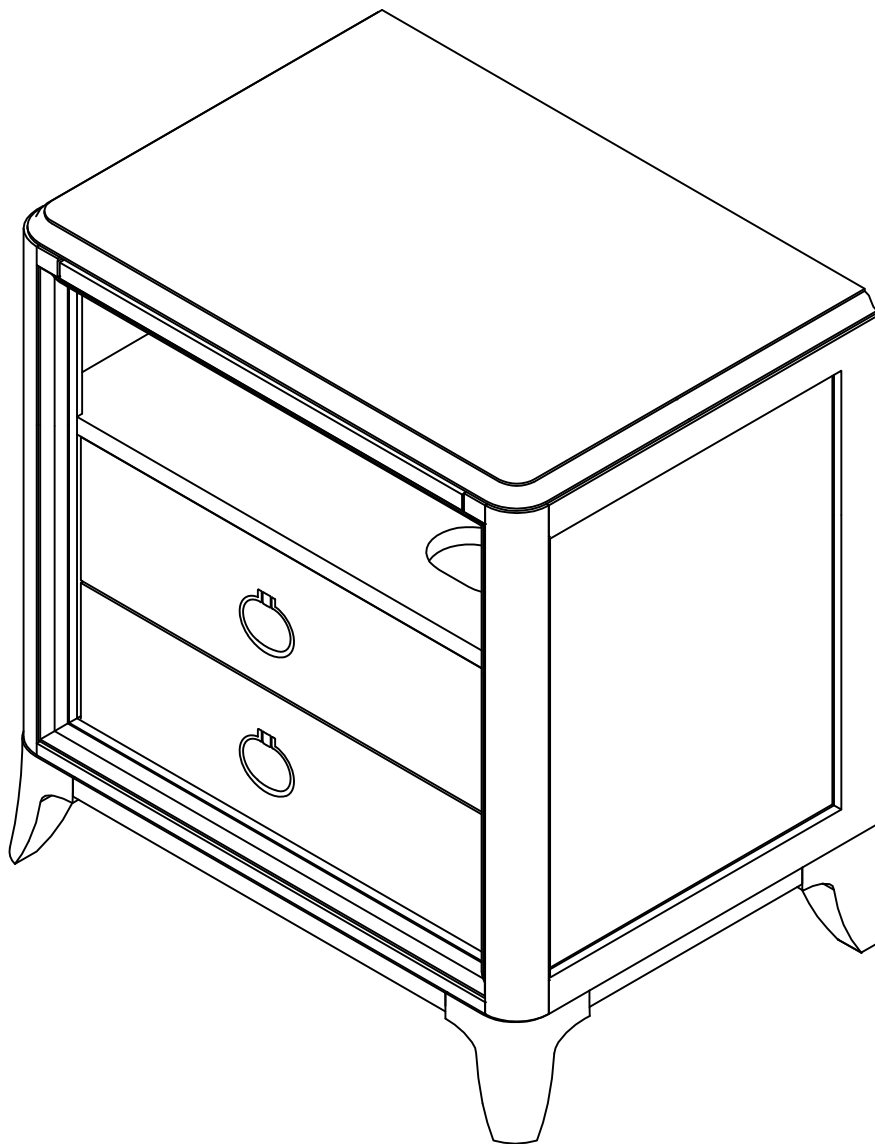

ASSEMBLY INSTRUCTION

487-36 NIGHT STAND (WHITE)		
SKU#	ITEM#	ITEM DESCRIPTION
34248701	487 - 36	NIGHT STAND

Thank you for purchasing this quality product . Be sure to check all packing material carefully for small parts which may have come loose inside the carton during shipment .Identify and count all parts and compare with the parts list below .

PARTS LIST			QTY
A	Night Stand (Include Pullers)		1pc

HARDWARE LIST			QTY
1		Furniture tipping restraint (Packed with night stand together)	1Set

ASSEMBLY INSTRUCTION

487-36 NIGHT STAND (WHITE)		
SKU#	ITEM#	ITEM DESCRIPTION
34248701	487 - 36	NIGHT STAND