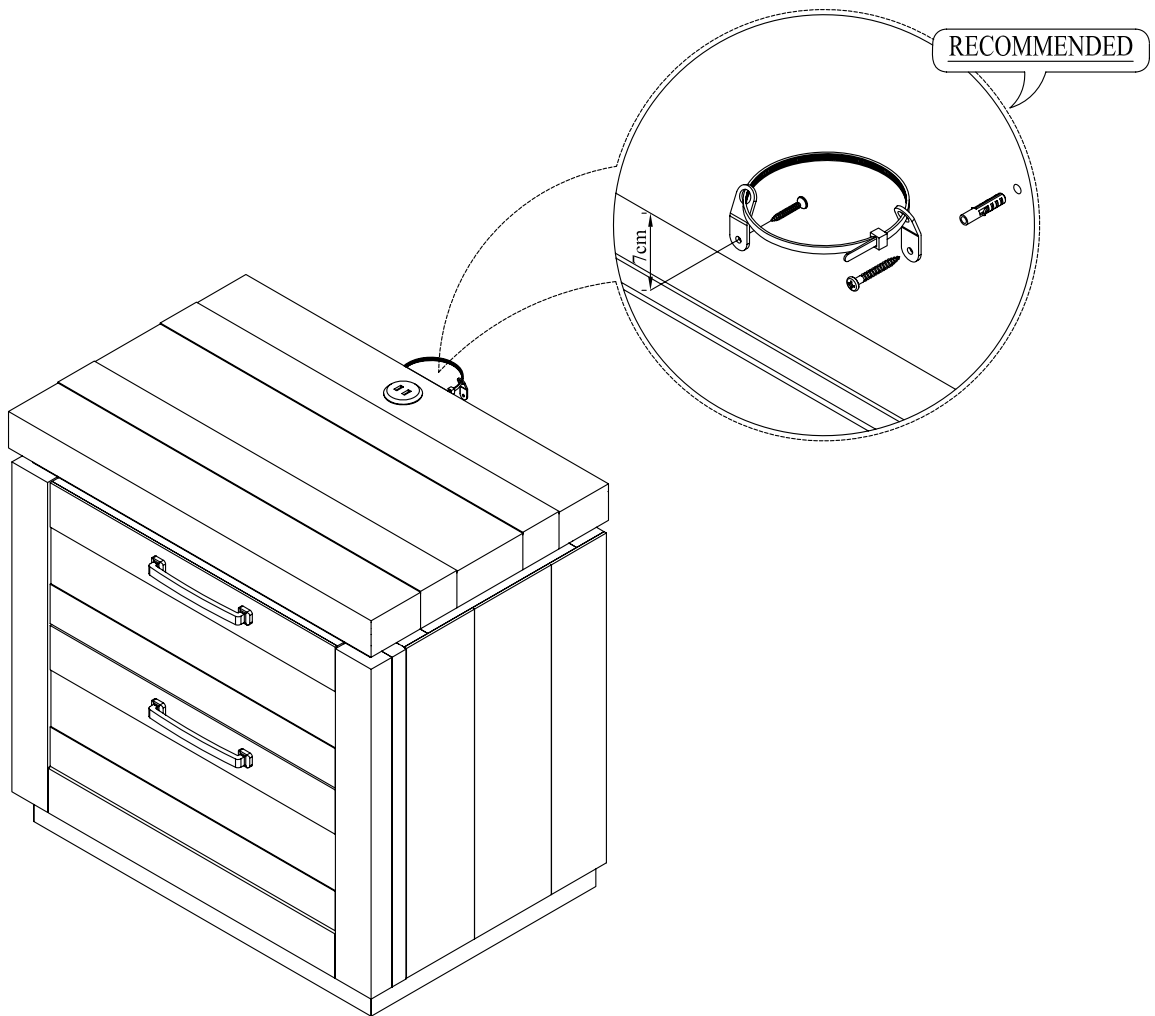

Thank you for purchasing this quality product. Be sure to check all packing material carefully for small parts which may have come loose inside the carton during shipment. Identify and count all parts and compare with the parts list below. Read all instructions before assembling and keep these instructions for future reference.

ASSEMBLY INSTRUCTIONS

Note : Screw driver is not included

This product is manufactured by ALAM for **ROOMS TO GO | KIDS™**

DO NOT USE SUBTITUTE PARTS. PLEASE CONTACT YOUR RETAIL STORE OR WWW.ROOMSTOGO.COM WITH SERVICE OR PARTS REPLACEMENT REQUEST