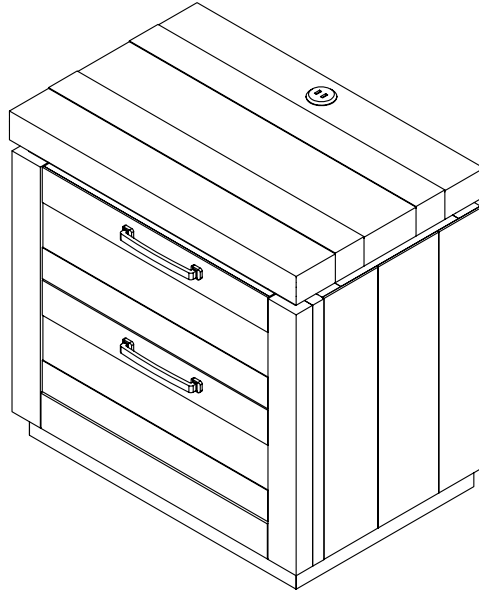

WESTOVER HILLS JR.

2 DRW NIGHTSTAND

RTG SKU	STYLE#	FINISH	ITEM DESCRIPTION
34267105	6710Y - 3A	RECLAIMED BROWN	2DRW NIGHTSTAND
34277106	7710Y - 3A	RECLAIMED GRAY	2DRW NIGHTSTAND

CODE	PART LIST		QTY	CODE	HARDWARE LIST	QTY
1		Nightstand	1 Pc	A	Furniture tipping restraint (Screw driver is not included) 	1 Set

This product is manufactured by ALAM for **ROOMS TO GO | KIDS™**

DO NOT USE SUBSTITUTE PARTS. PLEASE CONTACT YOUR RETAIL STORE OR WWW.ROOMSTOGO.COM
WITH SERVICE OR PARTS REPLACEMENT REQUEST

Thank you for purchasing this quality product. Be sure to check all packing material carefully for small parts which may have come loose inside the carton during shipment. Identify and count all parts and compare with the parts list below. Read all instructions before assembling and keep these instructions for future reference.