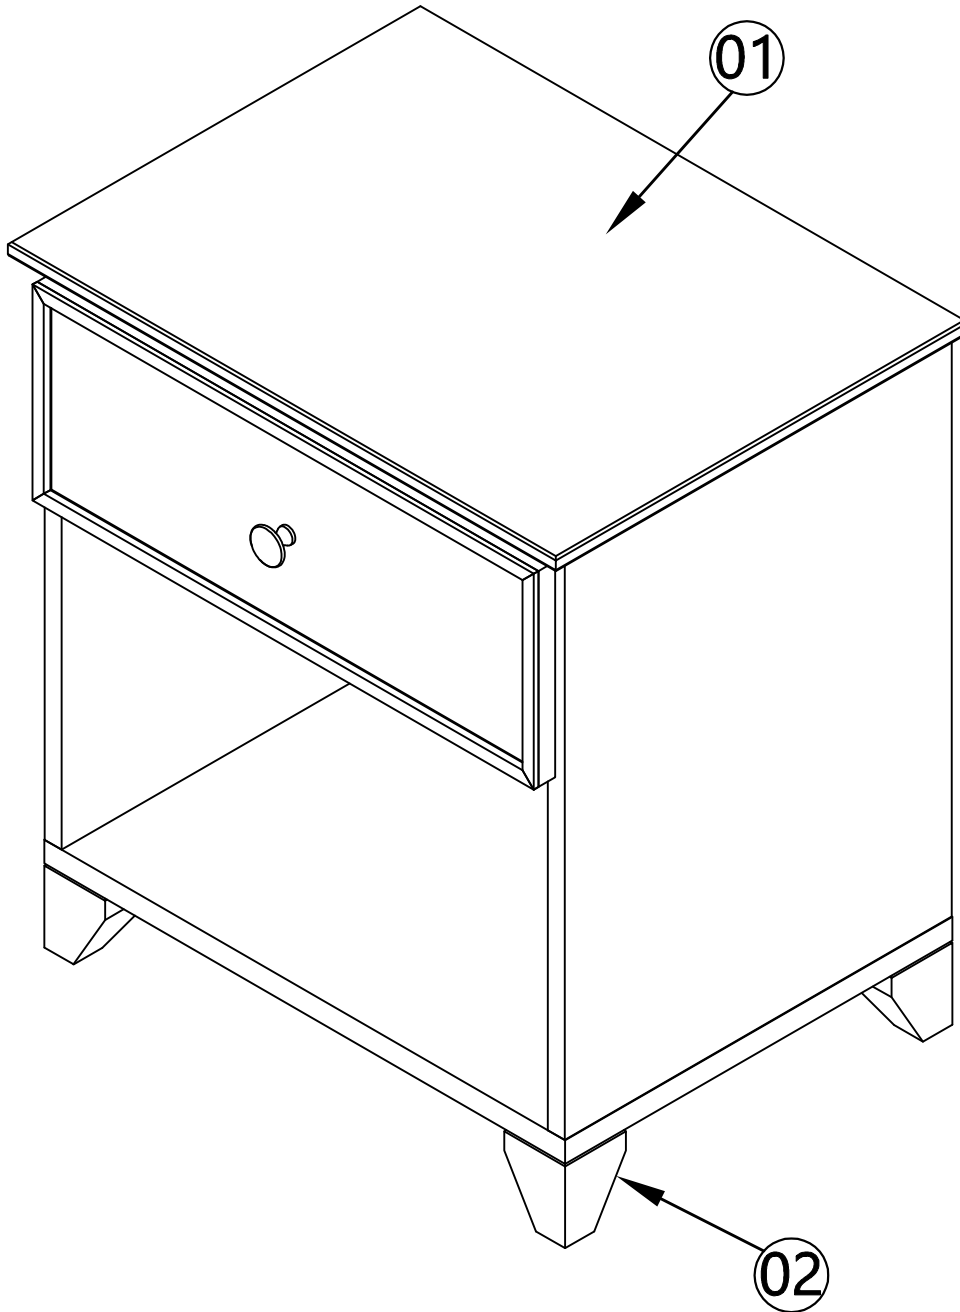

PARTS LIST

PLEASE CONTACT YOUR RETAIL STORE WITH SERVICE OR PARTS REPLACEMENT REQUEST