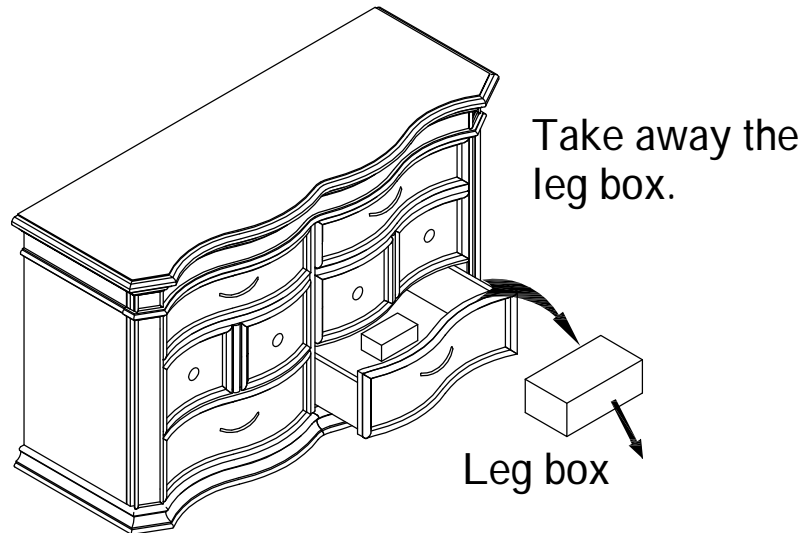

Thank you for purchasing this quality product. Be sure to check all packing materials carefully for small parts which may have come loose inside the carton during shipment. Identify and count all parts and compare with the parts list. Read all instructions before assembling furniture and keep these instructions for future reference.

ASSEMBLY INSTRUCTION

Step-1