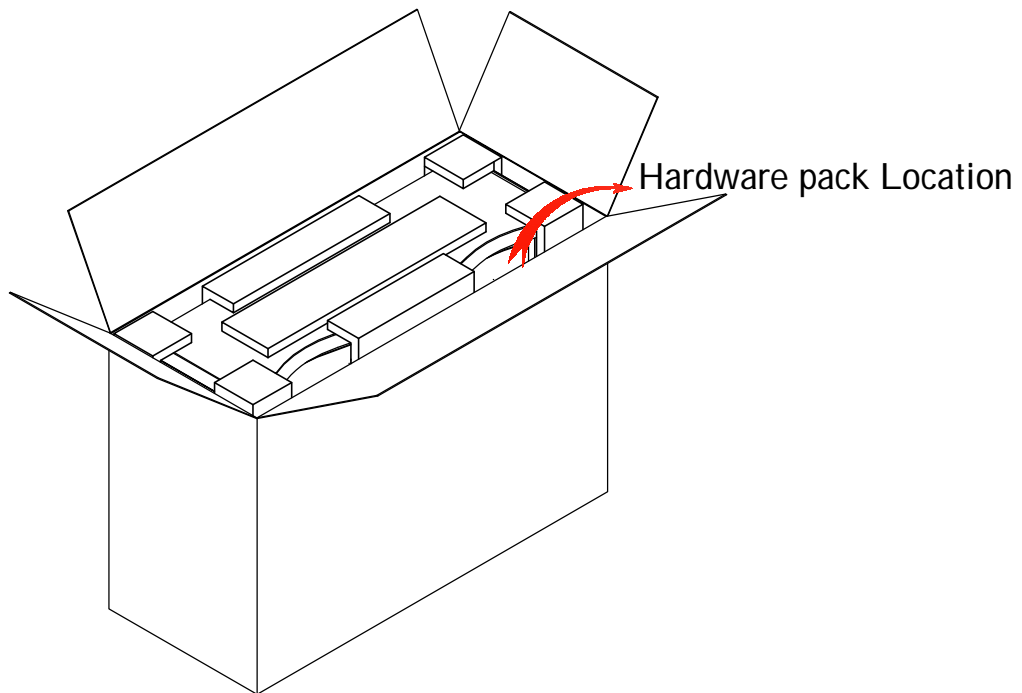

DO NOT USE SUBSTITUTE PARTS. PLEASE CONTACT YOUR RETAIL STORE OR WWW.ROOMSTOGO.COM WITH SERVICE OR PARTS REPLACEMENT REQUEST

PARTS LIST :			
PARTS	PICTURE	DESCRIPTION	Q'TY
A		SIX DRAWER DRESSER	1PC
B		LEG	4PCS

HARDWARE LIST			Q'TY
A		5mm ALLEN WRENCH	1Pc
B		TIPPING RESTRAINT	1Pc

HARDWARE REQUIRED	
	SCREW DRIVER (NOT INCLUDED)

Hardware Pack Locations:

RTG SKU	STYLE #	COLOR	DESCRIPION
38209929	992-17D	WHITE	SIX DRAWER DRESSER
34289909	899Y-17D	PLATINUM	SIX DRAWER DRESSER