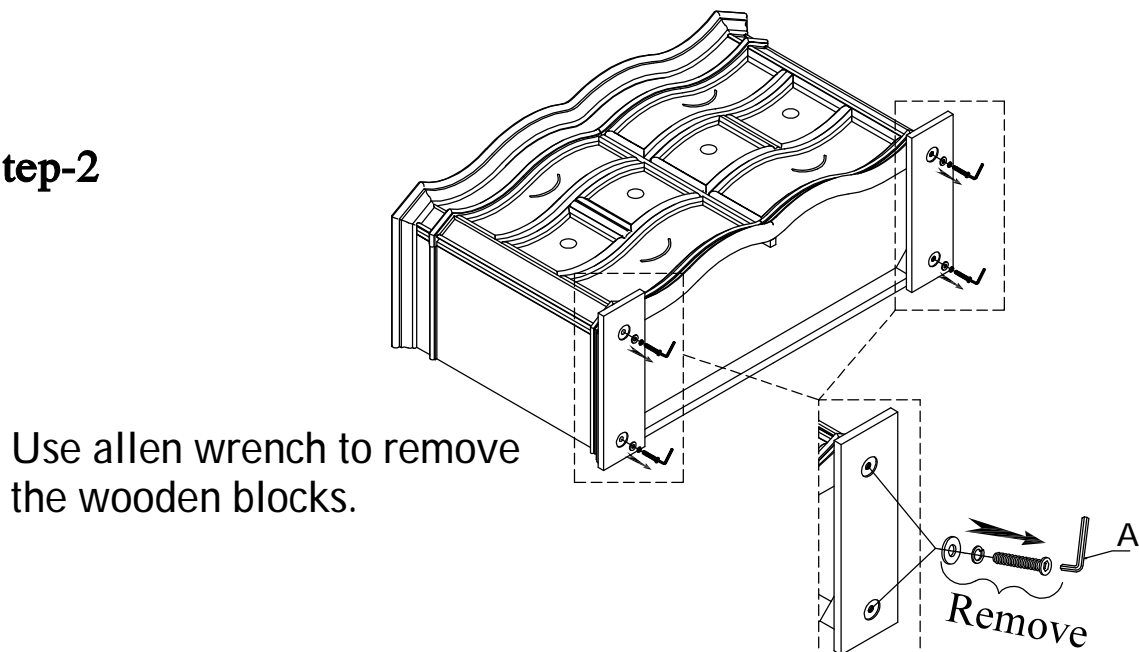

Step-2

Remove all wooden blocks from the bottom of the case piece before assembling!

This product is manufactured by GLOB for

ROOMS TO GO | **KIDS™**

DO NOT USE SUBSTITUTE PARTS. PLEASE CONTACT YOUR RETAIL STORE OR WWW.ROOMSTOGO.COM WITH SERVICE OR PARTS REPLACEMENT REQUEST