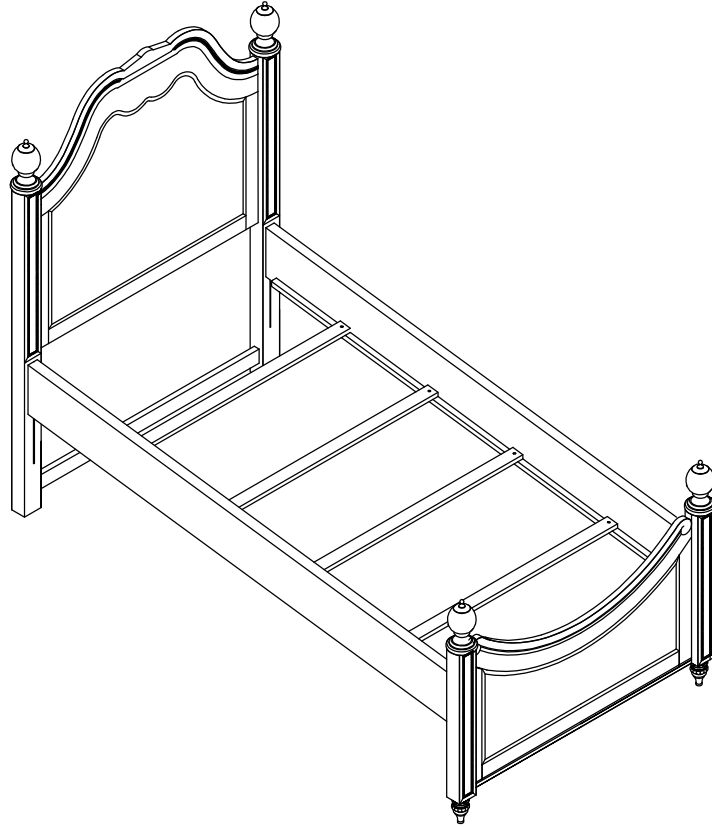

992/899Y TWIN / FULL POST BED

PACKAGE : 3510992P WHITE TWIN POST BED

RTG SKU	STYLE	ITEM DESCRIPTION
35109924	992-02T-1	3/3 POST HDBD & SLATS
35209926	992-02T-2	3/3 POST FTBD
35509922	992-02-3	POST RAILS

PACKAGE : 3418990P PLATINUM TWIN POST BED

RTG SKU	STYLE	ITEM DESCRIPTION
35089906	899Y-02T-1	3/3 POST HDBD & SLATS
35189908	899Y-02T-2	3/3 POST FTBD
35489904	899Y-02-3	POST RAILS

PACKAGE : 3530992P WHITE FULL POST BED

RTG SKU	STYLE	ITEM DESCRIPTION
35309928	992-02F-1	4/6 POST HDBD & SLATS
35409920	992-02F-2	4/6 POST FTBD
35509922	992-02-3	POST RAILS

PACKAGE : 3428990P PLATINUM FULL POST BED

RTG SKU	STYLE	ITEM DESCRIPTION
35289900	899Y-02F-1	4/6 POST HDBD & SLATS
35389902	899Y-02F-2	4/6 POST FTBD
35489904	899Y-02-3	POST RAILS