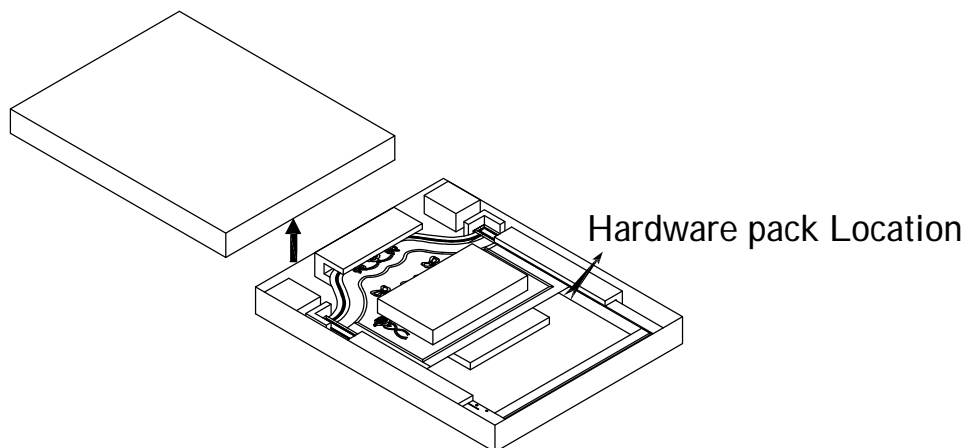

PARTS LIST :			
PARTS	PICTURE	DESCRIPTION	Q'TY
A		HEADBOARD	1PC
B		FOOTBOARD	1PC
C		SIDE RAILS	2PCS
D		SLATS	4PCS
E		CRYSTAL FINIAL	4PCS

HARDWARE LIST			Q'TY
1		# 8*1" SCREW	8PCS

HARDWARE REQUIRED	
	SCREW DRIVER (NOT INCLUDED)

Hardware Pack Locations:

PACKAGE : 3510992P WHITE TWIN POST BED

RTG SKU	STYLE	ITEM DESCRIPTION
35109924	992-02T-1	3/3 POST HDBD & SLATS
35209926	992-02T-2	3/3 POST FTBD
35509922	992-02-3	POST RAILS

PACKAGE : 3418990P PLATINUM TWIN POST BED

RTG SKU	STYLE	ITEM DESCRIPTION
35089906	899Y-02T-1	3/3 POST HDBD & SLATS
35189908	899Y-02T-2	3/3 POST FTBD
35489904	899Y-02-3	POST RAILS

PACKAGE : 3530992P WHITE FULL POST BED

RTG SKU	STYLE	ITEM DESCRIPTION
35309928	992-02F-1	4/6 POST HDBD & SLATS
35409920	992-02F-2	4/6 POST FTBD
35509922	992-02-3	POST RAILS

PACKAGE : 3428990P PLATINUM FULL POST BED

RTG SKU	STYLE	ITEM DESCRIPTION
35289900	899Y-02F-1	4/6 POST HDBD & SLATS
35389902	899Y-02F-2	4/6 POST FTBD
35489904	899Y-02-3	POST RAILS

This product is manufactured by GLOB for

ROOMS TO GO | KIDS™

DO NOT USE SUBSTITUTE PARTS. PLEASE CONTACT YOUR RETAIL STORE OR WWW.ROOMSTOGO.COM WITH SERVICE OR PARTS REPLACEMENT REQUEST