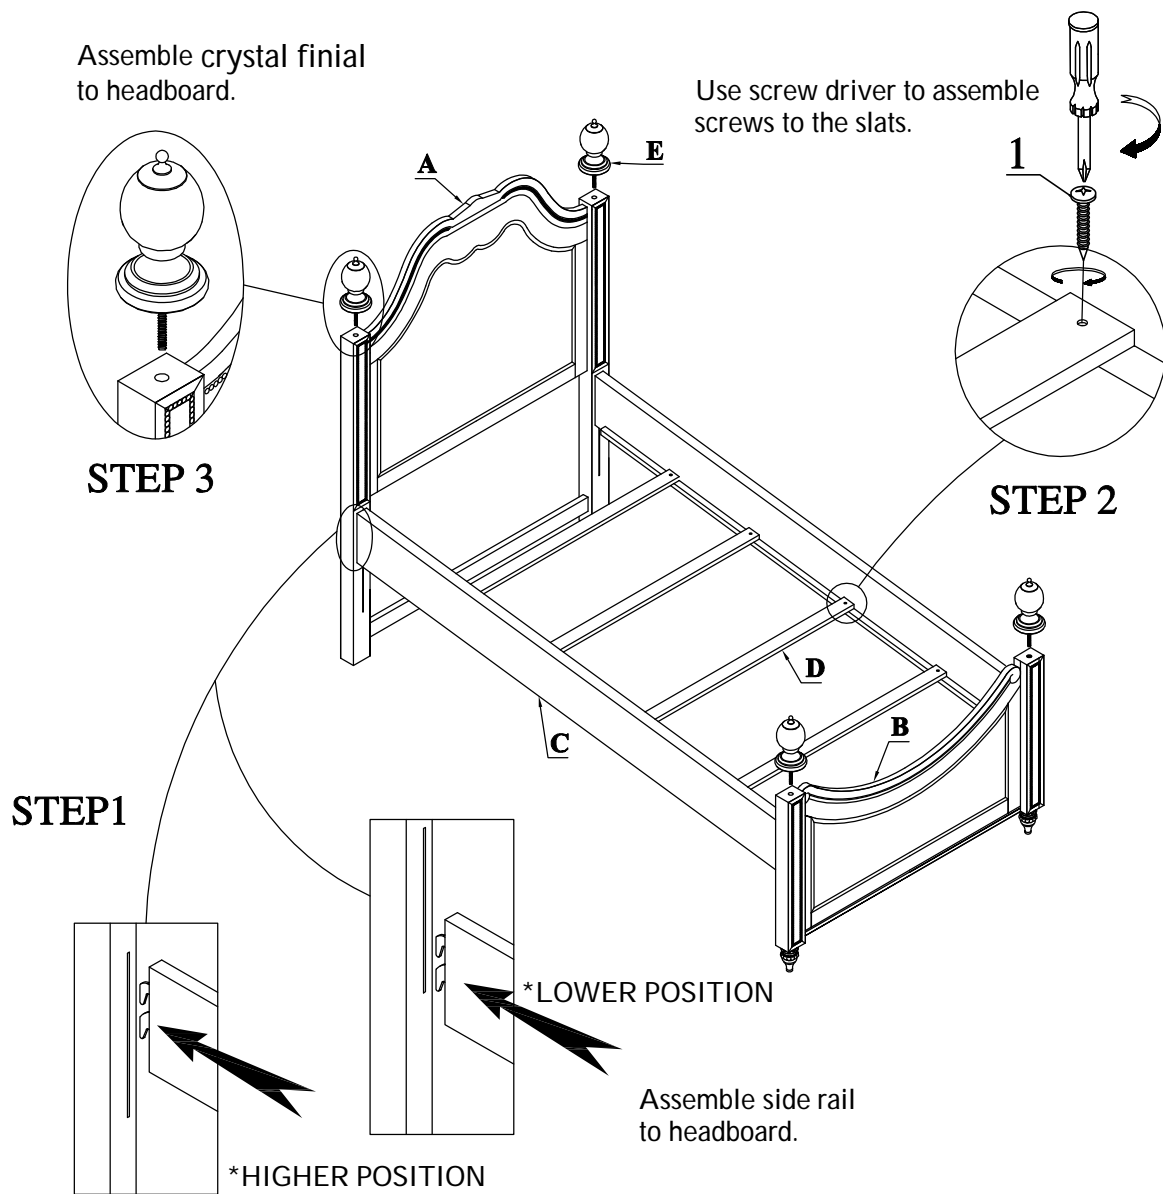

Thank you for purchasing this quality product. Be sure to check all packing materials carefully for small parts which may have come loose inside the carton during shipment. Identify and count all parts and compare with the parts list. Read all instructions before assembling furniture and keep these instructions for future reference.

ASSEMBLY INSTRUCTION

This product is manufactured by GLOB for

ROOMS TO GO | KIDS™

DO NOT USE SUBSTITUTE PARTS. PLEASE CONTACT YOUR RETAIL STORE OR WWW.ROOMSTOGO.COM WITH SERVICE OR PARTS REPLACEMENT REQUEST