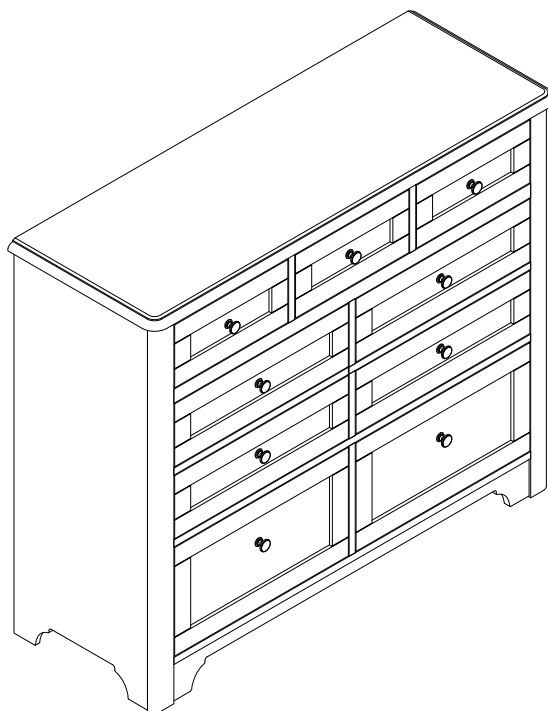

## BUREAU

34299518 BUREAU - FAWN					
	RTG SKU	STYLE#	ITEM DESCRIPTION	IMAGE	QTY
A	34299518	9951-1500	BUREAU		1

HARDWARE LIST			
	ITEM DESCRIPTION	IMAGE	QTY
1	FURNITURE TIPPING RESTRAINT		1 SET

DO NOT USE SUBSTITUTE PARTS.  
PLEASE CONTACT YOUR RETAIL STORE OR [WWW.ROOMSTOGO.COM](http://WWW.ROOMSTOGO.COM) WITH SERVICE OR PARTS REPLACEMENT REQUEST.