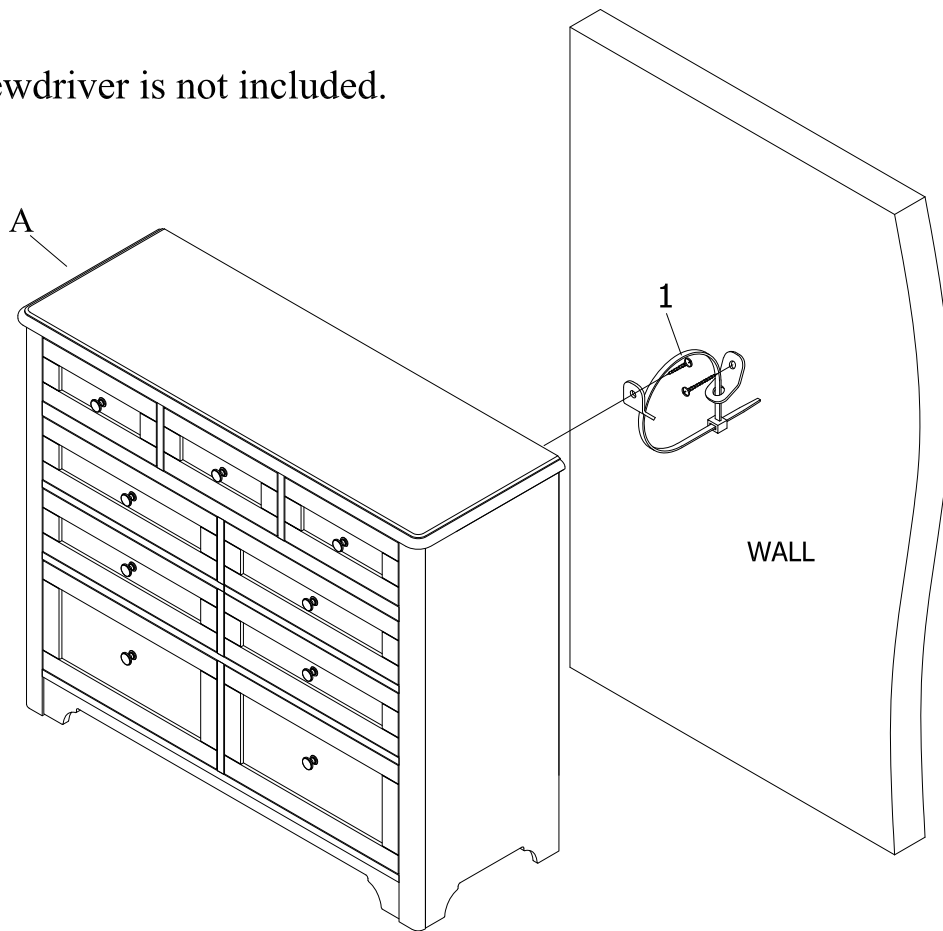

Thank you for purchasing this quality product. Be sure to check all packing materials carefully for small parts which may have come loose inside the carton during shipment. Identify and count all parts and compare with the parts list. Read all instructions before assembling furniture and keep these instructions for future reference.

Assembly Instructions:

*Screwdriver is not included.

DO NOT USE SUBSTITUTE PARTS.
PLEASE CONTACT YOUR RETAIL STORE OR WWW.ROOMSTOGO.COM WITH SERVICE OR PARTS
REPLACEMENT REQUEST.

This product is manufactured by LEGC for **ROOMS TO GO** | **KIDS**