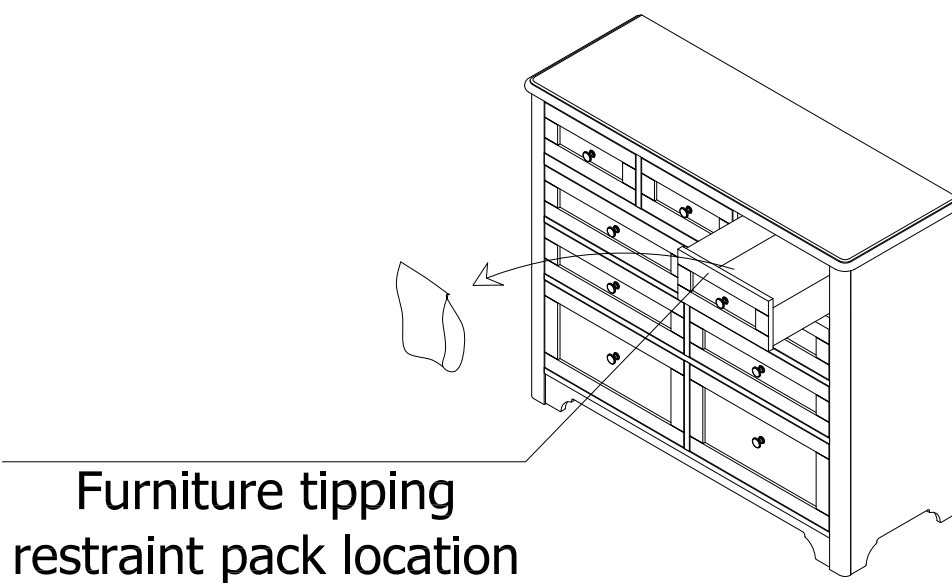

Hardware Pack Location

34299518 BUREAU - FAWN			
	RTG SKU	STYLE#	ITEM DESCRIPTION
A	34299518	9951-1500	BUREAU

DO NOT USE SUBSTITUTE PARTS.
PLEASE CONTACT YOUR RETAIL STORE OR WWW.ROOMSTOGO.COM WITH SERVICE OR PARTS
REPLACEMENT REQUEST.

This product is manufactured by LEGC for **ROOMS TO GO** | **KIDS**