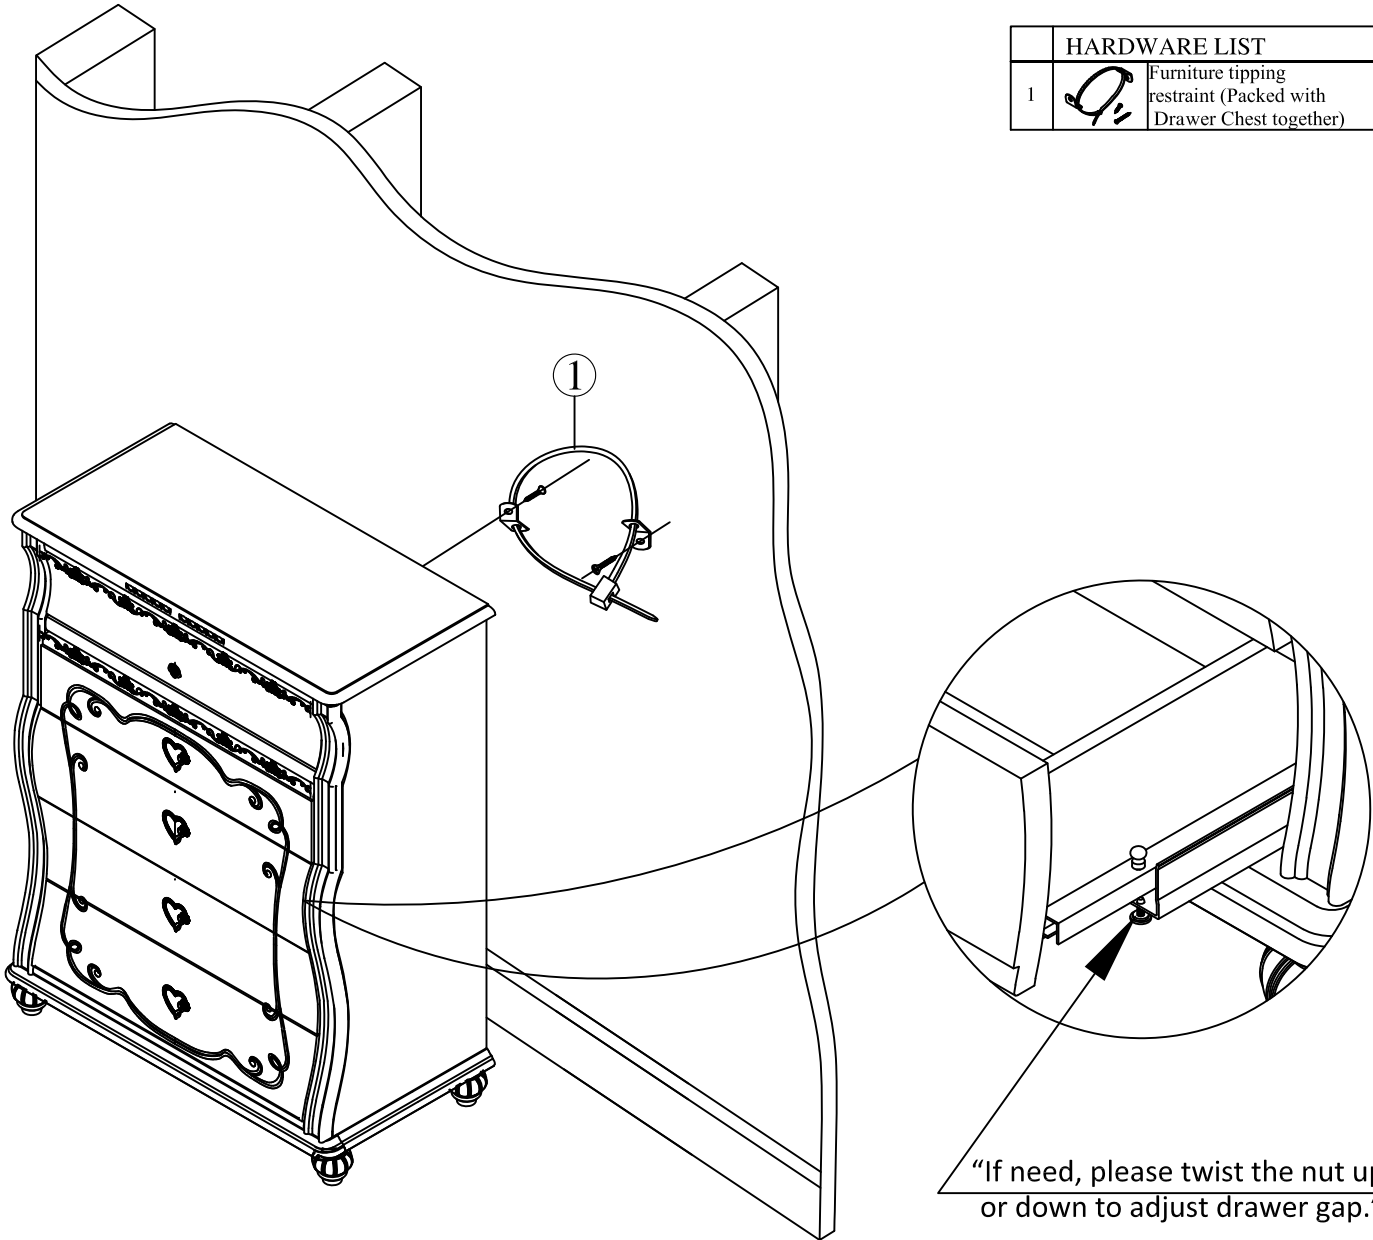

Assembly Instruction

Thank you for purchasing this quality product. Be sure to check all packing material carefully for small parts which may have come loose inside the carton during shipment. Identify and count all parts and compare with the parts list below.

	HARDWARE LIST	QTY
1	Furniture tipping restraint (Packed with Drawer Chest together)	1Set