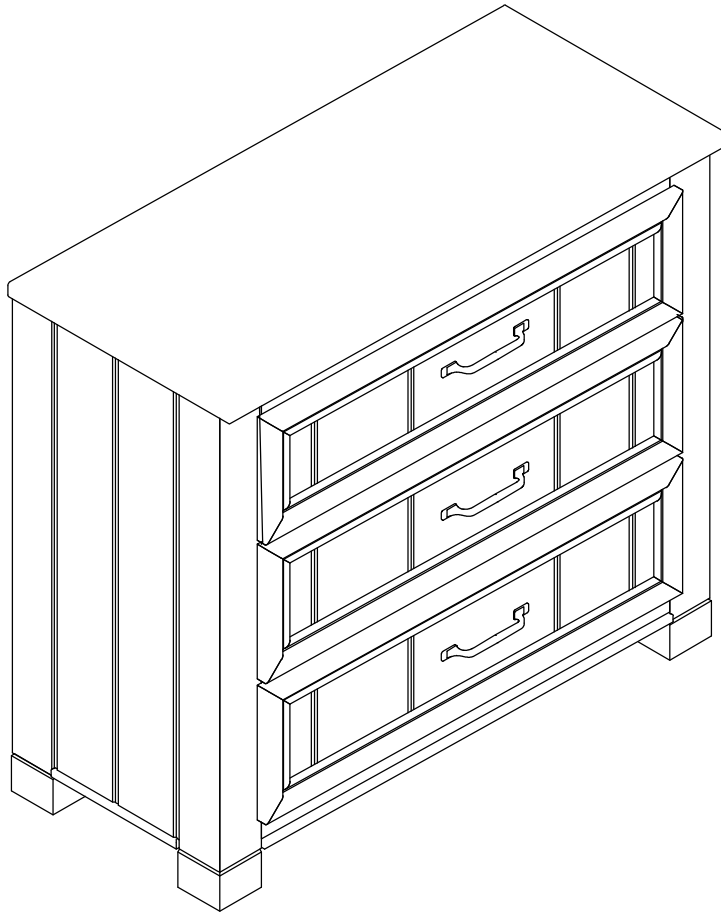

COTTAGE COLORS 2.0

3 DRAWER CHEST

SKU#	STYLE	COLOR	ITEM DESCRIPTION
34322305	225-3DDW	WHITE	3 DRAWER CHEST
34322329	225-3DDG	GRAY	3 DRAWER CHEST
34322331	225-3DDNB	NAVY BLUE	3 DRAWER CHEST
34322317	225-3DDB	BLACK	3 DRAWER CHEST