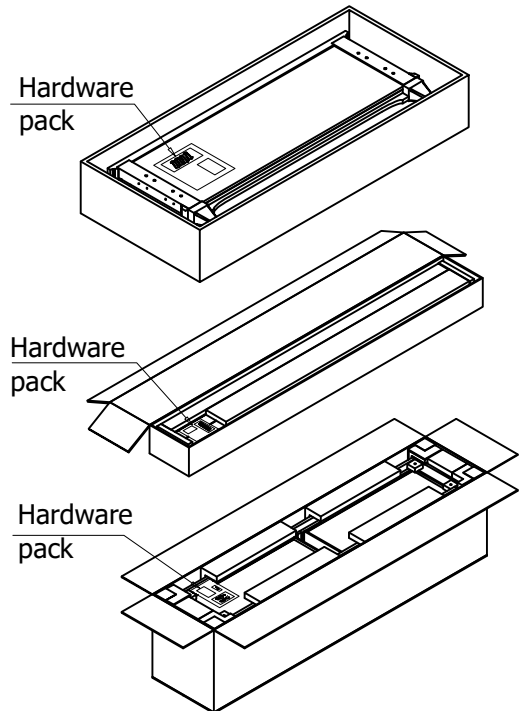

HILTON HEAD KIDS TWIN/ FULL BOOKCASE BED

PANEL FOOTBOARD W/SLATS PART LIST

2		Panel Footboard	1 pc
3		Slat	4 pcs

T/F SIDE RAILS PART LIST

4		Side Rails	2 pcs

TWIN/FULL STORAGE SIDE RAIL PART LIST

5		Storage Side rail	1 pc

1 PC T/F SIDE RAIL PART LIST

6		Single Side rail	1 pc

SLAT ROLL PART LIST

7		Slat roll (13pcs)	1 set

BOOKCASE HEADBOARD PART LIST

8		Bookcase Headboard	1 pc

TOOLS REQUIRED (NOT PROVIDED)

PHILLIPS SCREWDRIVER

PANEL FOOTBOARD W/SLATS HARDWARE LIST

No	DESCRIPTION	SKETCH	Q'TY
A	Screw	#8x1"	8pcs

SLAT ROLL HARDWARE LIST

No	DESCRIPTION	SKETCH	Q'TY
A	Screw	#8x1"	14pcs

TWIN/FULL STORAGE SIDE RAIL HARDWARE LIST

NO.	DESCRIPTION	SKETCH	Q'TY
B	Allen key	4 mm	1 pc
C	Connecting Bolt w/Washer & Spring Washer	5/16"x18x3/4"	4 pcs

HARDWARE PACK LOCATION

RTG SKU#	STYLE#	COLOR	DESCRIPTION
34740921	4092-71F	WHITE	TWIN PANEL FOOTBOARD & SLATS
35040928	4092-72F	WHITE	FULL PANEL FOOTBOARD & SLATS
34740969	4096-71F	GRAPHITE	TWIN PANEL FOOTBOARD & SLATS
35040966	4096-72F	GRAPHITE	FULL PANEL FOOTBOARD & SLATS

RTG SKU#	STYLE#	COLOR	DESCRIPTION
35540928	4092-83	WHITE	TWIN SLAT ROLL
35640920	4092-85	WHITE	FULL SLAT ROLL

RTG SKU#	STYLE#	COLOR	DESCRIPTION
35340924	4092-77SR	WHITE	TWIN/FULL STORAGE SIDE RAIL
35340962	4096-77SR	GRAPHITE	TWIN/FULL STORAGE SIDE RAIL

DO NOT USE SUBSTITUTE PARTS. PLEASE CONTACT YOUR RETAIL STORE OR WWW.ROOMSTOGO.COM WITH SERVICE OR PARTS REPLACEMENT REQUEST.

This product is manufactured by (HOUS) for **ROOMS TO GO® | KIDS**