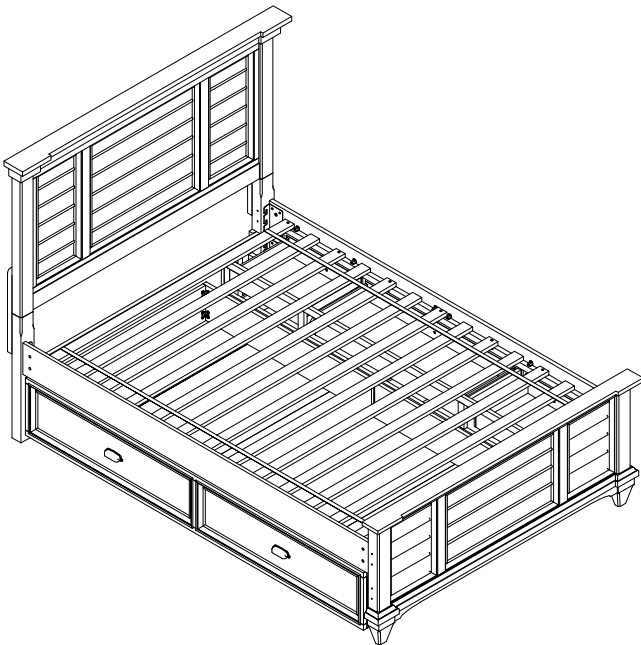

HILTON HEAD KIDS TWIN/ FULL PANEL BED

OPTION 1
PANEL BED

OPTION 2
PANEL BED
W/ ONE STORAGE SIDE RAIL

OPTION 3
PANEL BED
W/ ONE STORAGE SIDE RAIL & TRUNDLE

OPTION 4
PANEL BED
W/ TWO STORAGE SIDE RAILS

DO NOT USE SUBSTITUTE PARTS. PLEASE CONTACT YOUR RETAIL STORE OR WWW.ROOMSTOGO.COM
WITH SERVICE OR PARTS REPLACEMENT REQUEST.

This product is manufactured by (HOUS) for **ROOMS TO GO® | KIDS**

HILTON HEAD KIDS

TWIN/ FULL PANEL BED

3414092P-PANEL BED-WHITE		
RTG SKU#	STYLE#	DESCRIPTION
34540927	4092-71H	TWIN PANEL HDBD
34740921	4092-71F	TWIN PANEL FOOTBOARD & SLATS
35140920	4092-71R	T/F SIDE RAILS