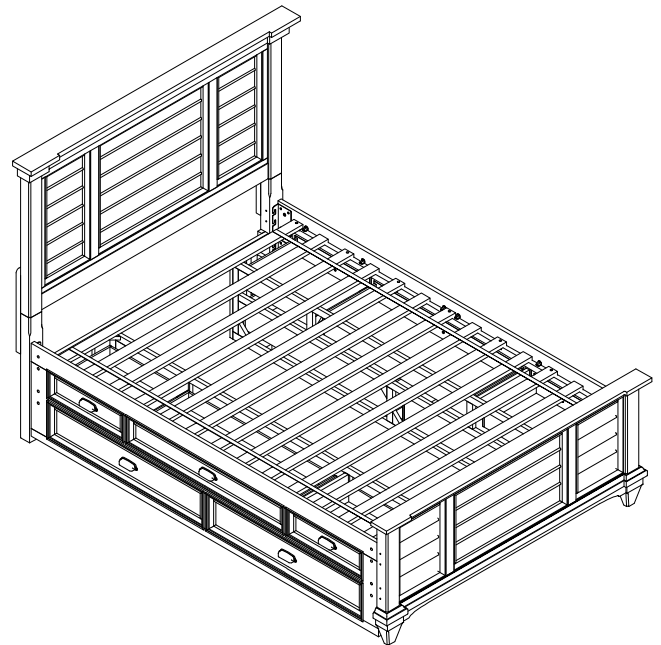

HILTON HEAD KIDS TWIN/ FULL PANEL BED

OPTION 1
PANEL BED

OPTION 2
PANEL BED
W/ ONE STORAGE SIDE RAIL

OPTION 3
PANEL BED
W/ ONE STORAGE SIDE RAIL & TRUNDLE

OPTION 4
PANEL BED
W/ TWO STORAGE SIDE RAILS

DO NOT USE SUBSTITUTE PARTS. PLEASE CONTACT YOUR RETAIL STORE OR WWW.ROOMSTOGO.COM
WITH SERVICE OR PARTS REPLACEMENT REQUEST.

This product is manufactured by (HOUS) for **ROOMS TO GO® | KIDS**

HILTON HEAD KIDS

TWIN/ FULL PANEL BED

3414092P-PANEL BED-WHITE		
RTG SKU#	STYLE#	DESCRIPTION
34540927	4092-71H	TWIN PANEL HDBD
34740921	4092-71F	TWIN PANEL FOOTBOARD & SLATS
35140920	4092-71R	T/F SIDE RAILS