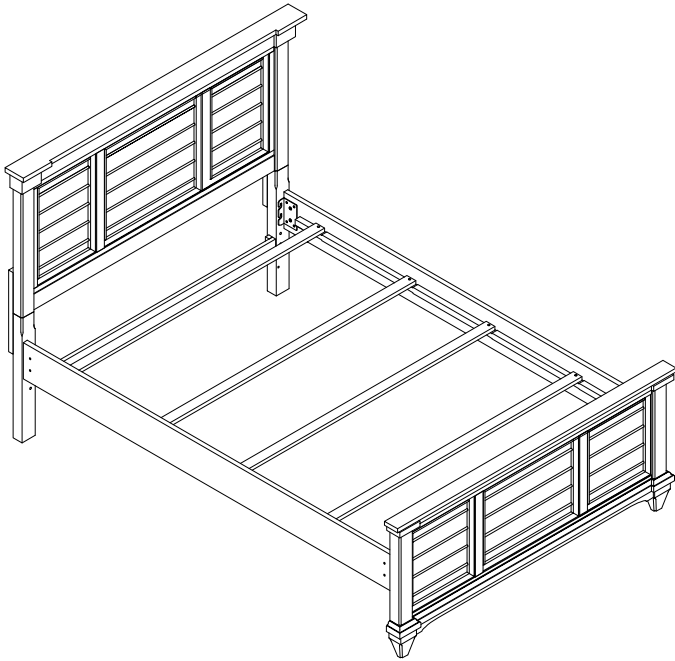

HILTON HEAD KIDS TWIN/ FULL PANEL BED

OPTION 1
PANEL BED

OPTION 2
PANEL BED
W/ ONE STORAGE SIDE RAIL

OPTION 3
PANEL BED
W/ ONE STORAGE SIDE RAIL & TRUNDLE

OPTION 4
PANEL BED
W/ TWO STORAGE SIDE RAILS

DO NOT USE SUBSTITUTE PARTS. PLEASE CONTACT YOUR RETAIL STORE OR WWW.ROOMSTOGO.COM
WITH SERVICE OR PARTS REPLACEMENT REQUEST.

This product is manufactured by (HOUS) for **ROOMS TO GO® | KIDS**

HILTON HEAD KIDS

TWIN/ FULL PANEL BED

3414092P-PANEL BED-WHITE		
RTG SKU#	STYLE#	DESCRIPTION
34540927	4092-71H	TWIN PANEL HDBD
34740921	4092-71F	TWIN PANEL FOOTBOARD & SLATS
35140920	4092-71R	T/F SIDE RAILS