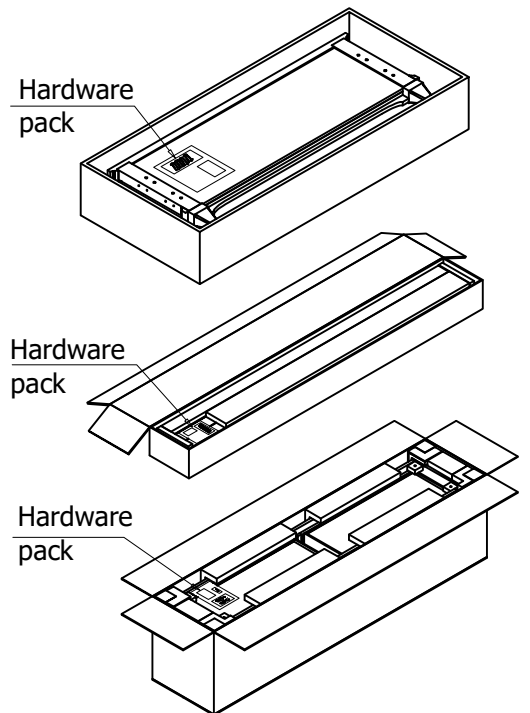

HILTON HEAD KIDS TWIN/ FULL PANEL BED

PART	PICTURE	DESCRIPTION	Q'TY
PANEL HEADBOARD PART LIST			
1		Panel Headboard	1 pc

PANEL FOOTBOARD W/SLATS PART LIST			
2		Panel Footboard	1 pc
3		Slat	4 pcs

T/F SIDE RAILS PART LIST			
4		Side Rails	2 pcs

TWIN/FULL STORAGE SIDE RAIL PART LIST			
5		Storage Side rail	1 pc

1 PC T/F SIDE RAIL PART LIST			
6		Single Side rail	1 pc

SLAT ROLL PART LIST			
7		Slat roll (13pcs)	1 set

TOOLS REQUIRED (NOT PROVIDED)	
PHILLIPS SCREWDRIVER	

PANEL FOOTBOARD W/SLATS HARDWARE LIST			
No	DESCRIPTION	SKETCH	Q'TY
A	Screw	#8x1"	8pcs

SLAT ROLL HARDWARE LIST			
No	DESCRIPTION	SKETCH	Q'TY
A	Screw	#8x1"	14pcs

TWIN/FULL STORAGE SIDE RAIL HARDWARE LIST			
NO.	DESCRIPTION	SKETCH	Q'TY
B	Allen key	4 mm	1 pc
C	Connecting Bolt w/Washer & Spring Washer	5/16"x18x3/4"	4 pcs

HARDWARE PACK LOCATION

RTG SKU#	STYLE#	COLOR	DESCRIPTION
34740921	4092-71F	WHITE	TWIN PANEL FOOTBOARD & SLATS
35040928	4092-72F	WHITE	FULL PANEL FOOTBOARD & SLATS
34740969	4096-71F	GRAPHITE	TWIN PANEL FOOTBOARD & SLATS
35040966	4096-72F	GRAPHITE	FULL PANEL FOOTBOARD & SLATS

RTG SKU#	STYLE#	COLOR	DESCRIPTION
35340928	4092-83	WHITE	TWIN SLAT ROLL
35640920	4092-85	WHITE	FULL SLAT ROLL

RTG SKU#	STYLE#	COLOR	DESCRIPTION
35340924	4092-77SR	WHITE	TWIN/FULL STORAGE SIDE RAIL
35340962	4096-77SR	GRAPHITE	TWIN/FULL STORAGE SIDE RAIL

DO NOT USE SUBSTITUTE PARTS. PLEASE CONTACT YOUR RETAIL STORE OR WWW.ROOMSTOGO.COM WITH SERVICE OR PARTS REPLACEMENT REQUEST.

This product is manufactured by (HOUS) for **ROOMS TO GO® | KIDS**