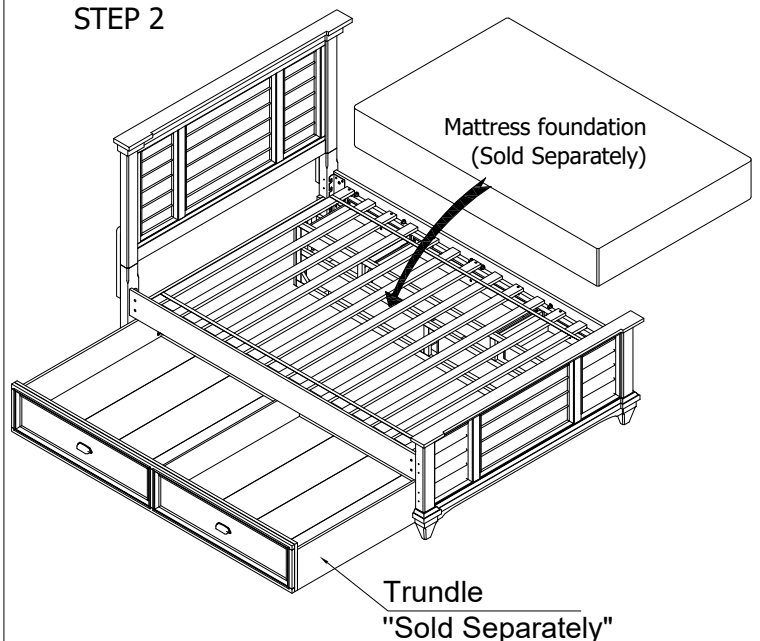

STEP 1

Assemble the Single side rail and Storage side rail to the Headboard and Footboard
Remark: The positions of Single side rail and Storage side rail are exchangeable.

STEP 2

Screw the Slat roll to the Single Side rail and Storage side rail cleat.

STEP 2

Insert Trundle to under Single side rail
Remark: A mattress foundation is required for proper assembly with mattress.

DO NOT USE SUBSTITUTE PARTS. PLEASE CONTACT YOUR RETAIL STORE OR WWW.ROOMSTOGO.COM WITH SERVICE OR PARTS REPLACEMENT REQUEST.