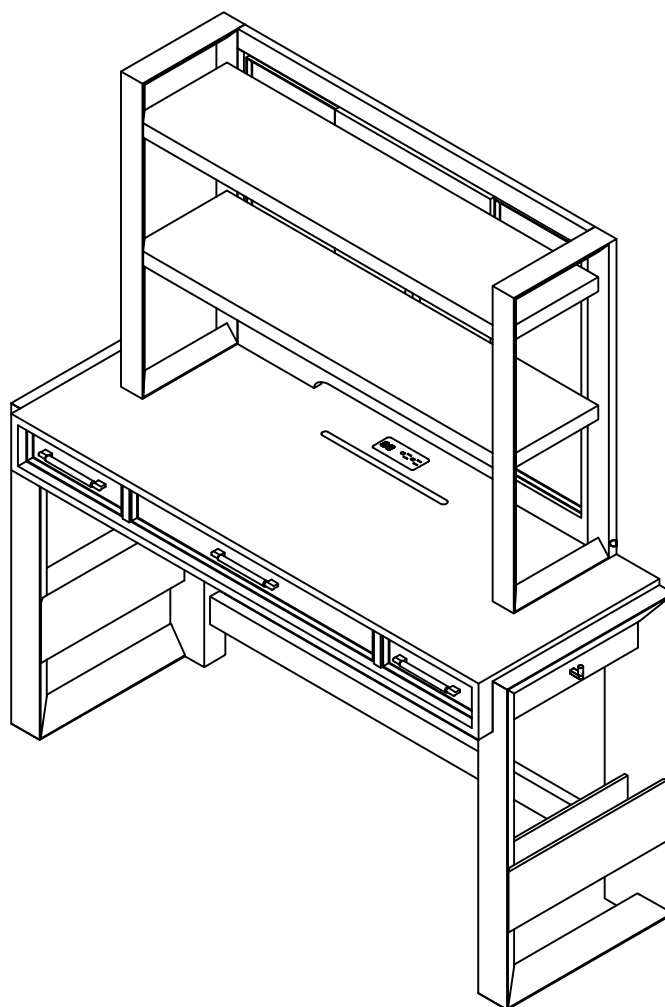

ASSEMBLY INSTRUCTION

485 - 04 HUTCH / DESK (CHERRY BROWN)		
SKU#	ITEM#	ITEM DESCRIPTION
34448503	485 - 04	HUTCH
34348501	485 - 44	DESK

Thank you for purchasing this quality product. Be sure to check all packing material carefully for small parts which may have come loose inside the carton during transit. Identify and count all parts and compare with the parts list below.

PARTS LIST			QTY
A	Hutch		1pc
B	Hutch Brackets		2pcs

HARDWARE LIST			QTY
1		φ1/4"x1-1/4" Bolt	8pcs
		φ1/4"x11mm Lock washer	8pcs
		φ1/4"x18mm Flat washer	8pcs
2		4mm Allen Key	1pc

**Note: Hardware bag is placed in item 485-04.*

PARTS LIST			QTY
C	Desk (Includes Drawer pulls & hook)		1pc

ASSEMBLY INSTRUCTION

485 - 04 HUCTH / DESK (CHERRY BROWN)		
SKU#	ITEM#	ITEM DESCRIPTION
34448503	485 - 04	HUTCH
34348501	485 - 44	DESK

Thank you for purchasing this quality product. Be sure to check all packing material carefully for small parts which may have come loose inside the carton during transit. Identify and count all parts and compare with the parts list below.