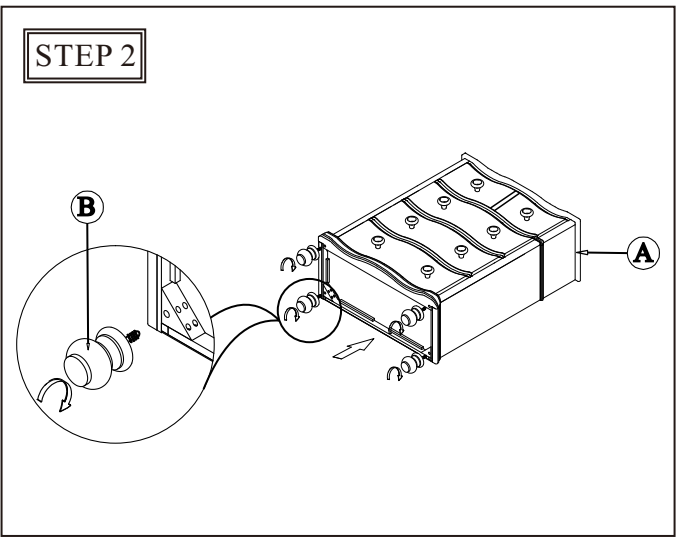

Thank you for purchasing this quality product. Be sure to check all packing material carefully for small parts which may have come loose inside the carton during shipment. Identify and count all parts and compare with the parts list below. Read all instructions before assembling and keep these instructions for future reference.

ASSEMBLY INSTRUCTIONS