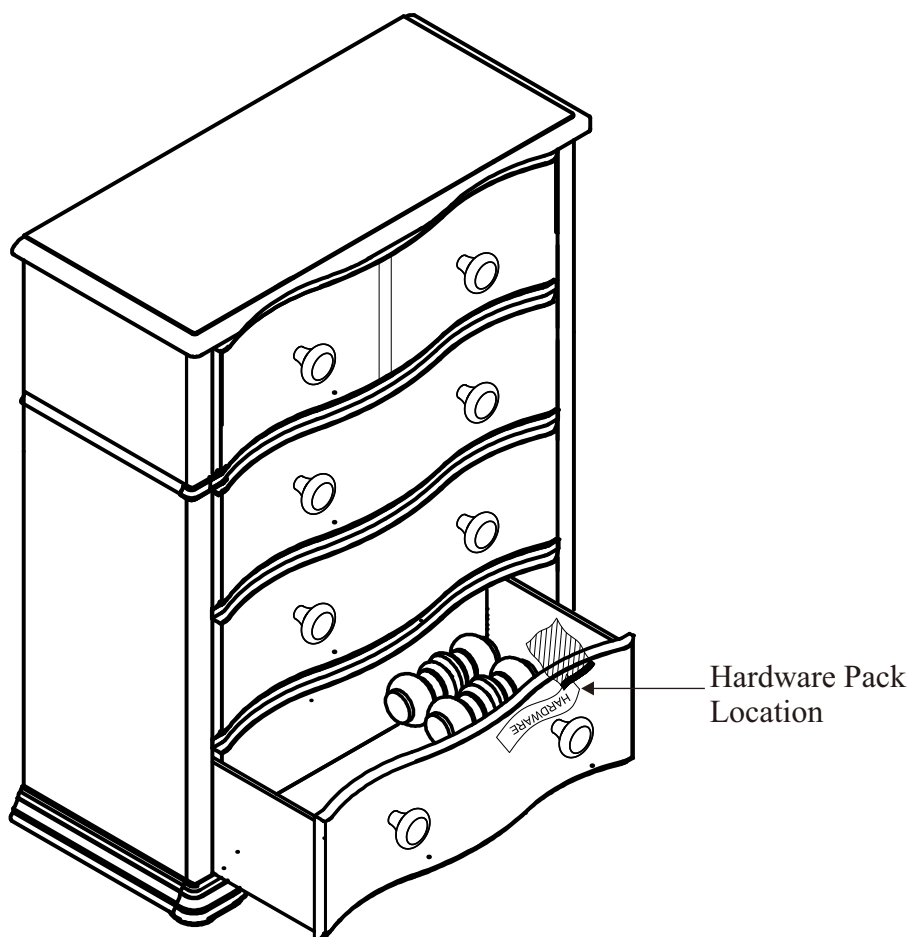

Thank you for purchasing this quality product. Be sure to check all packing material carefully for small parts which may have come loose inside the carton during shipment. Identify and count all parts and compare with the parts list below. Read all instructions before assembling and keep these instructions for future reference.

HARDWARE PACK LOCATION

RTG SKU	STYLE#	ITEM DESCRIPTION
34368109	6810 - 140	Chest
34368200	6820 - 140	Chest

This product is manufactured by RCKF for **ROOMS TO GO** | **KIDS™**

DO NOT USE SUBSTITUTE PARTS. PLEASE CONTACT YOUR RETAIL STORE OR WWW.ROOMSTOGO.COM WITH SERVICE OR PARTS REPLACEMENT REQUEST