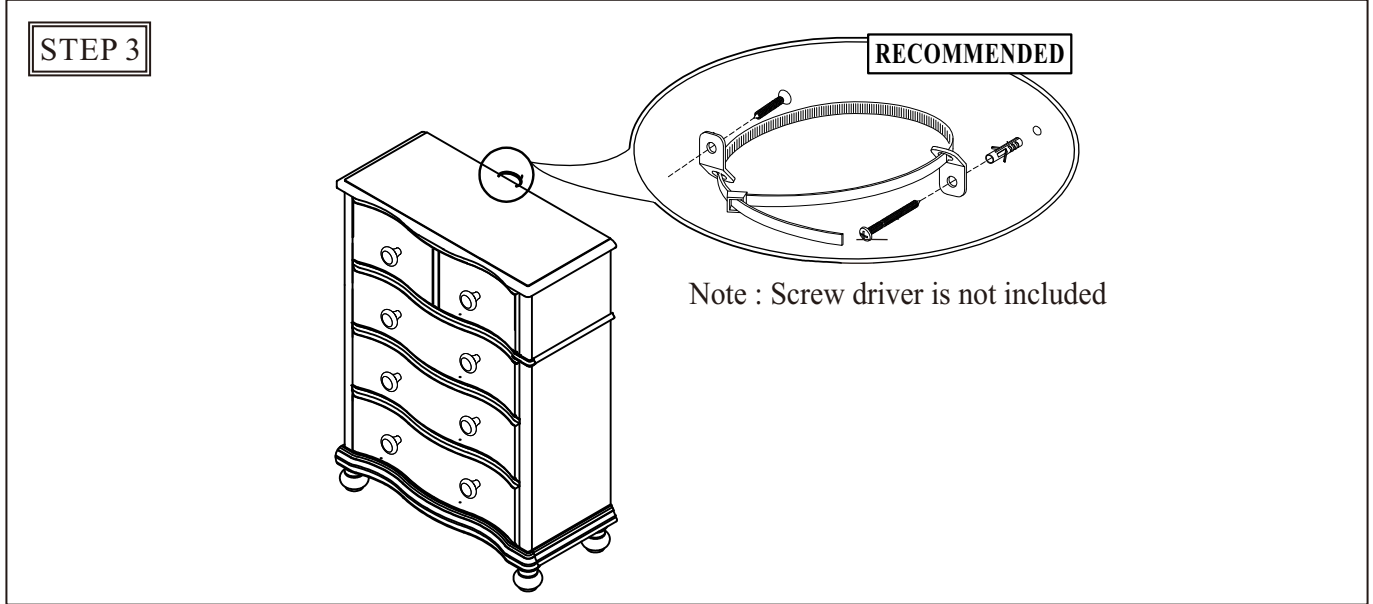

Attach Bun Feet With Bolt (B) to Chest (A).