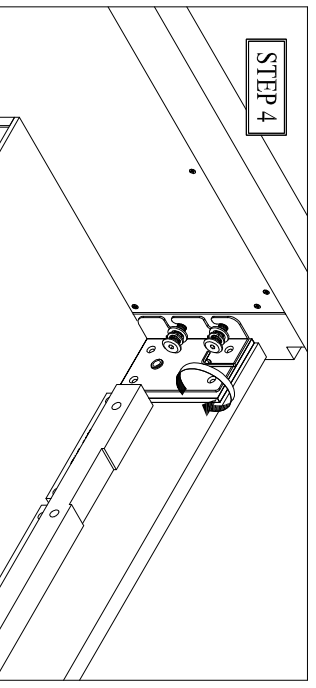

Slightly loose the Bolt on the Headboard

Attach Side Storage to Headboard and then tighten the Bolt