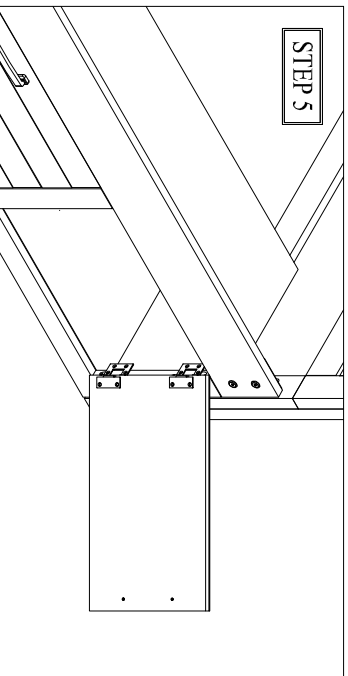

| TWIN / FULL PANEL HEADBOARD PARTS LIST | | | |
|--|------------------|---|------|
| CODE | ITEM DESCRIPTION | IMAGE | QTY |
| A | Headboard |  | 1 Pc |

| CODE | HARDWARE LIST | QTY |
|------|------------------------------|---|
| 1 | Bolt 5/16" x 18 x 1 3/16" |  2 Pcs |
| 2 | Lock Washers 5/16" |  2 Pcs |
| 3 | Flat Washer Ø8 x Ø18 x 1 mm |  2 Pcs |
| 4 | Allen Key 5 x 75 mm |  1 Pc |
| 5 | Screw Ø8 x 1 1/4" |  8 Pcs |
| 6 | Screwdriver (not included) |  |

| TWIN / FULL SIDE RAIL PARTS LIST | | | |
|----------------------------------|------------------|---|------|
| CODE | ITEM DESCRIPTION | IMAGE | QTY |
| D | Side rail |  | 1 Pc |

| SIDE STORAGE PARTS LIST | | | |
|-------------------------|-------------------------------|--|------|
| CODE | ITEM DESCRIPTION | IMAGE | QTY |
| E | Side storage rail L or R 1 Pc |  | 1 Pc |

ASSEMBLY INSTRUCTIONS

Slightly loose the Bolt on the Headboard

Attach Side Storage to Headboard and then tighten the Bolt

Slightly loose the Bolt on the Footboard

Attach Side Storage to Footboard and then tighten the Bolt

Open door Side Storage before attach Side Storage to HB and FB

Attach Side Storage to HB and FB with bolt, lock & flat washer

This product is manufactured by ALAM for **ROOMSTOGO | KIDS**

DO NOT USE SUBSTITUTE PARTS. PLEASE CONTACT YOUR RETAIL STORE OR WWW.ROOMSTOGO.COM WITH SERVICE OR PARTS REPLACEMENT REQUEST