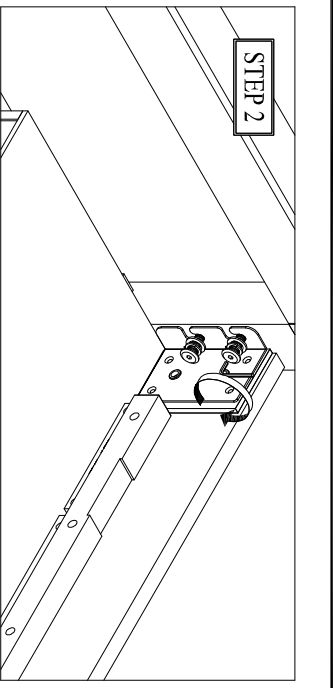

Thank you for purchasing this quality product. Be sure to check all packing material carefully for small parts which may have come loose inside the carton during shipment. Identify and count all parts and compare with the parts list below. Read all instructions before assembling and keep these instructions for future reference.

ASSEMBLY INSTRUCTIONS