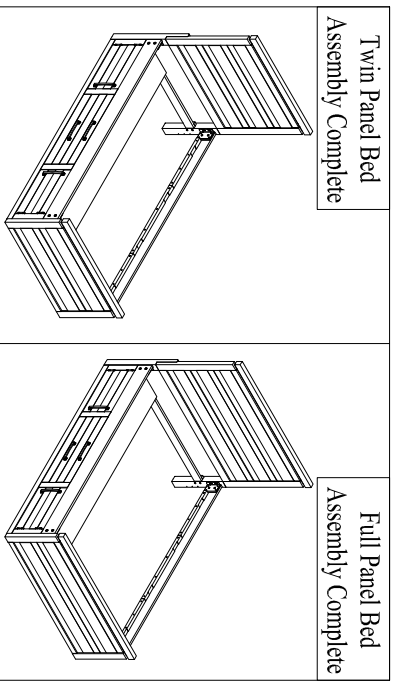

| TWIN / FULL SIDE RAIL PARTS LIST | | | |
|----------------------------------|------------------|---|------|
| CODE | ITEM DESCRIPTION | IMAGE | QTY |
| D | Side rail |  | 1 Pc |

| SIDE STORAGE PARTS LIST | | | |
|-------------------------|-------------------------------|--|------|
| CODE | ITEM DESCRIPTION | IMAGE | QTY |
| E | Side storage rail L or R 1 Pc |  | 1 Pc |

This product is manufactured by ALAM for **ROOMS TO GO** | **KIDS**[™]
 DO NOT USE SUBSTITUTE PARTS. PLEASE CONTACT YOUR RETAIL STORE OR WWW.ROOMSTOGO.COM
 WITH SERVICE OR PARTS REPLACEMENT REQUEST

Thank you for purchasing this quality product. Be sure to check all packing material carefully for small parts which may have come loose inside the carton during shipment. Identify and count all parts and compare with the parts list below. Read all instructions before assembling and keep these instructions for future reference.

ASSEMBLY INSTRUCTIONS

Slightly loose the Bolt on the Headboard

Attach Side Storage to Headboard and then tighten the Bolt

Slightly loose the Bolt on the Footboard

Attach Side Storage to Footboard and then tighten the Bolt

Open door Side Storage before attach Side Storage to HB and FB

Attach Side Storage to HB and FB with bolt, lock & flat washer

This product is manufactured by ALAM for **ROOMSTOGO | KIDS**

DO NOT USE SUBSTITUTE PARTS. PLEASE CONTACT YOUR RETAIL STORE OR WWW.ROOMSTOGO.COM WITH SERVICE OR PARTS REPLACEMENT REQUEST