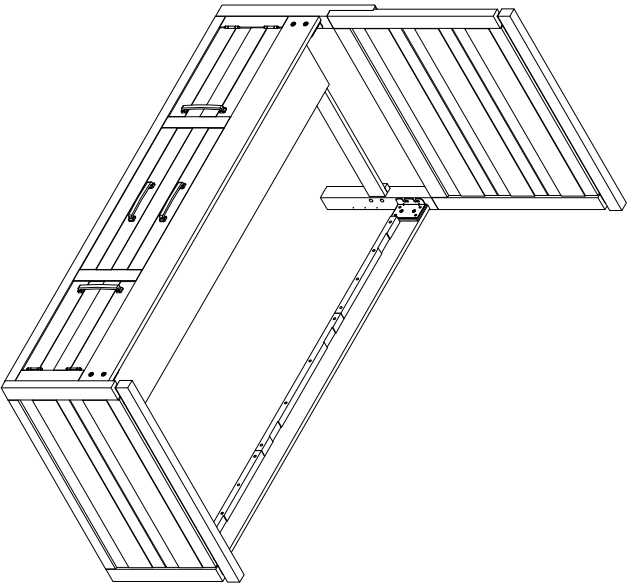

WESTOVER HILLS JR.
TWIN / FULL PANEL BED W/ 1 STORAGE RAIL

3436710P RECLAIMED BROWN

| TWIN PANEL BED W/ 1 STORAGE RAIL | | | |
|----------------------------------|-------------|-------------------------------|------|
| RTG SKU | STYLE# | ITEM DESCRIPTION | QTY |
| 34567101 | 6710Y - 5A | Twin Panel Headboard | 1 Pc |
| 34767105 | 6710Y - 6A | Twin Footboard w/ 4 slats | 1 Pc |
| 35467100 | 6710Y - 15 | 1 Piece T/F Side rail | 1 Pc |
| 35267106 | 6710Y - 11A | Side Storage Rail L or R 1 Pc | 1 Pc |

3437710P RECLAIMED GRAY

| TWIN PANEL BED W/ 1 STORAGE RAIL | | | |
|----------------------------------|-------------|-------------------------------|------|
| RTG SKU | STYLE# | ITEM DESCRIPTION | QTY |
| 34577102 | 7710Y - 5A | Twin Panel Headboard | 1 Pc |
| 34777106 | 7710Y - 6A | Twin Footboard w/ 4 slats | 1 Pc |
| 35477101 | 7710Y - 15 | 1 Piece T/F Side rail | 1 Pc |
| 35277107 | 7710Y - 11A | Side Storage Rail L or R 1 Pc | 1 Pc |

3446710P RECLAIMED BROWN

| FULL PANEL BED W/ 1 STORAGE RAIL | | | |
|----------------------------------|-------------|-------------------------------|------|
| RTG SKU | STYLE# | ITEM DESCRIPTION | QTY |
| 34867107 | 6710Y - 8A | Full Panel Headboard | 1 Pc |
| 35067102 | 6710Y - 9A | Full Footboard w/ 4 slats | 1 Pc |
| 35467100 | 6710Y - 15 | 1 Piece T/F Side rail | 1 Pc |
| 35267106 | 6710Y - 11A | Side Storage Rail L or R 1 Pc | 1 Pc |

3447710P RECLAIMED GRAY

| FULL PANEL BED W/ 1 STORAGE RAIL | | | |
|----------------------------------|-------------|-------------------------------|------|
| RTG SKU | STYLE# | ITEM DESCRIPTION | QTY |
| 34877108 | 7710Y - 8A | Full Panel Headboard | 1 Pc |
| 35077103 | 7710Y - 9A | Full Footboard w/ 4 slats | 1 Pc |
| 35477101 | 7710Y - 15 | 1 Piece T/F Side rail | 1 Pc |
| 35277107 | 7710Y - 11A | Side Storage Rail L or R 1 Pc | 1 Pc |