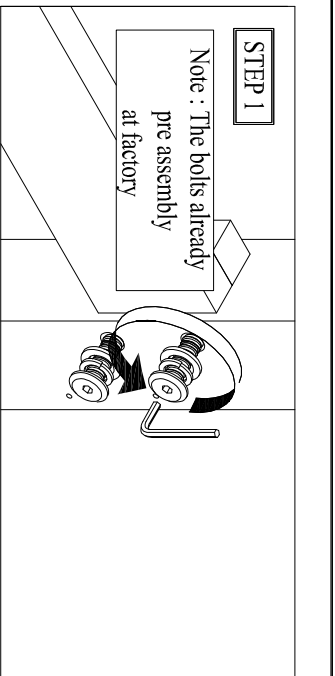

Thank you for purchasing this quality product. Be sure to check all packing material carefully for small parts which may have come loose inside the carton during shipment. Identify and count all parts and compare with the parts list below. Read all instructions before assembling and keep these instructions for future reference.

ASSEMBLY INSTRUCTIONS