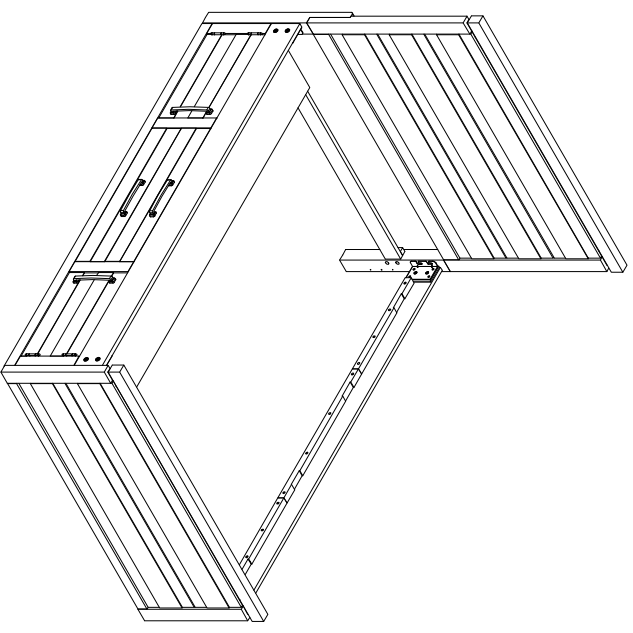

WESTOVER HILLS JR.
TWIN / FULL PANEL BED W/ 1 STORAGE RAIL

3436710P RECLAIMED BROWN

| TWIN PANEL BED W/ 1 STORAGE RAIL | | | |
|----------------------------------|-------------|-------------------------------|------|
| RTG SKU | STYLE# | ITEM DESCRIPTION | QTY |
| 34567101 | 6710Y - 5A | Twin Panel Headboard | 1 Pc |
| 34767105 | 6710Y - 6A | Twin Footboard w/ 4 slats | 1 Pc |
| 35467100 | 6710Y - 15 | 1 Piece T/F Side rail | 1 Pc |
| 35267106 | 6710Y - 11A | Side Storage Rail L or R 1 Pc | 1 Pc |

3437710P RECLAIMED GRAY

| TWIN PANEL BED W/ 1 STORAGE RAIL | | | |
|----------------------------------|-------------|-------------------------------|------|
| RTG SKU | STYLE# | ITEM DESCRIPTION | QTY |
| 34577102 | 7710Y - 5A | Twin Panel Headboard | 1 Pc |
| 34777106 | 7710Y - 6A | Twin Footboard w/ 4 slats | 1 Pc |
| 35477101 | 7710Y - 15 | 1 Piece T/F Side rail | 1 Pc |
| 35277107 | 7710Y - 11A | Side Storage Rail L or R 1 Pc | 1 Pc |

3446710P RECLAIMED BROWN

| FULL PANEL BED W/ 1 STORAGE RAIL | | | |
|----------------------------------|-------------|-------------------------------|------|
| RTG SKU | STYLE# | ITEM DESCRIPTION | QTY |
| 34867107 | 6710Y - 8A | Full Panel Headboard | 1 Pc |
| 35067102 | 6710Y - 9A | Full Footboard w/ 4 slats | 1 Pc |
| 35467100 | 6710Y - 15 | 1 Piece T/F Side rail | 1 Pc |
| 35267106 | 6710Y - 11A | Side Storage Rail L or R 1 Pc | 1 Pc |

3447710P RECLAIMED GRAY

| FULL PANEL BED W/ 1 STORAGE RAIL | | | |
|----------------------------------|-------------|-------------------------------|------|
| RTG SKU | STYLE# | ITEM DESCRIPTION | QTY |
| 34877108 | 7710Y - 8A | Full Panel Headboard | 1 Pc |
| 35077103 | 7710Y - 9A | Full Footboard w/ 4 slats | 1 Pc |
| 35477101 | 7710Y - 15 | 1 Piece T/F Side rail | 1 Pc |
| 35277107 | 7710Y - 11A | Side Storage Rail L or R 1 Pc | 1 Pc |