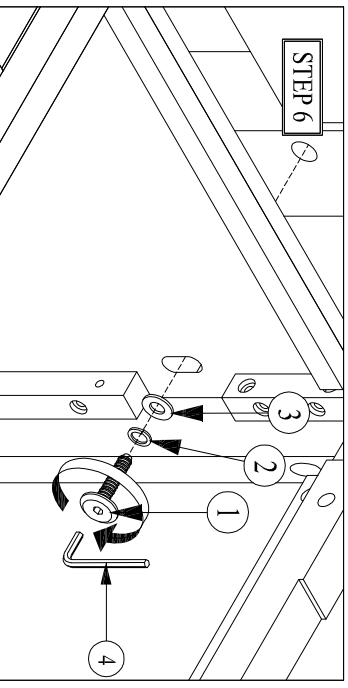

| TWIN / FULL PANEL HEADBOARD PARTS LIST | | | |
|--|------------------|---|------|
| CODE | ITEM DESCRIPTION | IMAGE | QTY |
| A | Headboard |  | 1 Pc |

| CODE | HARDWARE LIST | QTY |
|------|------------------------------|---|
| 1 | Bolt 5/16" x 18 x 1 3/16" |  2 Pcs |
| 2 | Lock Washers 5/16" |  2 Pcs |
| 3 | Flat Washer Ø8 x Ø18 x 1 mm |  2 Pcs |
| 4 | Allen Key 5 x 75 mm |  1 Pc |
| 5 | Screw Ø8 x 1 1/4" |  8 Pcs |
| 6 | Screwdriver (not included) |  |

| TWIN / FULL SIDE RAIL PARTS LIST | | | |
|----------------------------------|------------------|---|------|
| CODE | ITEM DESCRIPTION | IMAGE | QTY |
| D | Side rail |  | 1 Pc |

| SIDE STORAGE PARTS LIST | | | |
|-------------------------|-------------------------------|--|------|
| CODE | ITEM DESCRIPTION | IMAGE | QTY |
| E | Side storage rail L or R 1 Pc |  | 1 Pc |

ASSEMBLY INSTRUCTIONS

Slightly loose the Bolt on the Headboard

Attach Side Storage to Headboard and then tighten the Bolt

Slightly loose the Bolt on the Footboard

Attach Side Storage to Footboard and then tighten the Bolt

Open door Side Storage before attach Side Storage to HB and FB

Attach Side Storage to HB and FB with bolt, lock & flat washer

This product is manufactured by ALAM for **ROOMSTOGO | KIDS**

DO NOT USE SUBSTITUTE PARTS. PLEASE CONTACT YOUR RETAIL STORE OR WWW.ROOMSTOGO.COM WITH SERVICE OR PARTS REPLACEMENT REQUEST