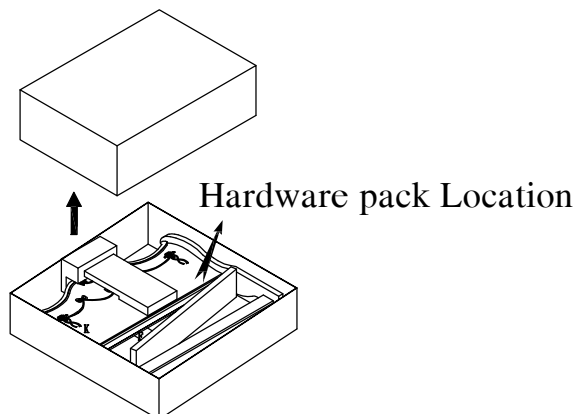

PARTS LIST :			
PARTS	PICTURE	DESCRIPTION	Q'TY
A		HEADBOARD	1PC
B		FOOTBOARD	1PC
C		SIDE RAILS	2PCS
D		SLATS	4PCS

HARDWARE LIST			Q'TY
1		# 8*1" SCREW	8PCS

HARDWARE REQUIRED	
	SCREW DRIVER (NOT INCLUDED)

Hardware Pack Locations:

PACKAGE : 3570992P WHITE TWIN SLEIGH BED

RTG SKU	STYLE	ITEM DESCRIPTION
35709926	992-01T-1	3/3 SLEIGH HDBD & SLATS
35809928	992-01T-2	3/3 SLEIGH FTBD
36109925	992-01-3	SLEIGH RAILS

PACKAGE : 3438990P PLATINUM TWIN SLEIGH BED

RTG SKU	STYLE	ITEM DESCRIPTION
35689908	899Y-01T-1	3/3 SLEIGH HDBD & SLATS
35789900	899Y-01T-2	3/3 SLEIGH FTBD
36089907	899Y-01-3	SLEIGH RAILS

PACKAGE : 3590992P WHITE FULL SLEIGH BED

RTG SKU	STYLE	ITEM DESCRIPTION
35909920	992-01F-1	4/6 SLEIGH HDBD & SLATS
36009923	992-01F-2	4/6 SLEIGH FTBD
36109925	992-01-3	SLEIGH RAILS

PACKAGE : 3448990P PLATINUM FULL SLEIGH BED

RTG SKU	STYLE	ITEM DESCRIPTION
35889902	899Y-01F-1	4/6 SLEIGH HDBD & SLATS
35989904	899Y-01F-2	4/6 SLEIGH FTBD
36089907	899Y-01-3	SLEIGH RAILS

This product is manufactured by GLOB for

ROOMS TO GO | KIDS™

DO NOT USE SUBSTITUTE PARTS. PLEASE CONTACT YOUR RETAIL STORE OR WWW.ROOMSTOGO.COM WITH SERVICE OR PARTS REPLACEMENT REQUEST