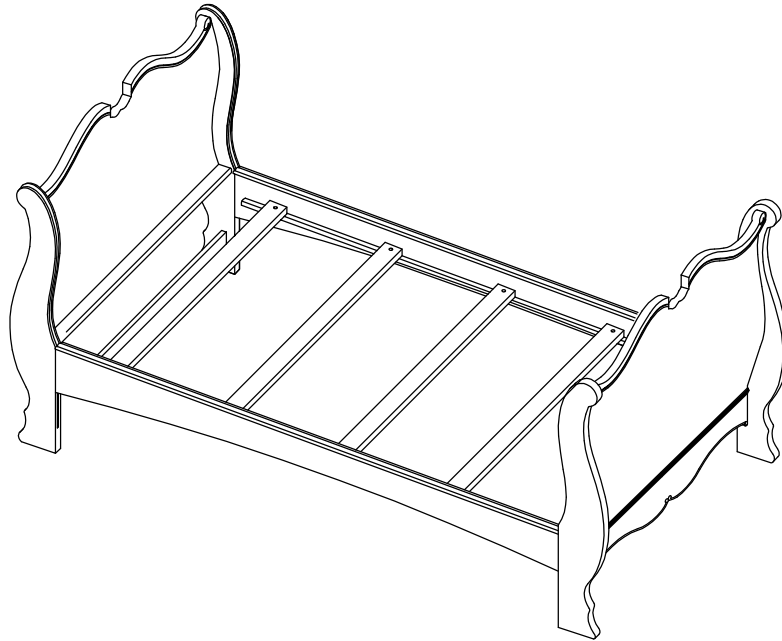

992/899Y TWIN / FULL SLEIGH BED

PACKAGE : 3570992P WHITE TWIN SLEIGH BED

RTG SKU	STYLE	ITEM DESCRIPTION
35709926	992-01T-1	3/3 SLEIGH HDBD & SLATS
35809928	992-01T-2	3/3 SLEIGH FTBD
36109925	992-01-3	SLEIGH RAILS

PACKAGE : 3438990P PLATINUM TWIN SLEIGH BED

RTG SKU	STYLE	ITEM DESCRIPTION
35689908	899Y-01T-1	3/3 SLEIGH HDBD & SLATS
35789900	899Y-01T-2	3/3 SLEIGH FTBD
36089907	899Y-01-3	SLEIGH RAILS

PACKAGE : 3590992P WHITE FULL SLEIGH BED

RTG SKU	STYLE	ITEM DESCRIPTION
35909920	992-01F-1	4/6 SLEIGH HDBD & SLATS
36009923	992-01F-2	4/6 SLEIGH FTBD
36109925	992-01-3	SLEIGH RAILS

PACKAGE : 3448990P PLATINUM FULL SLEIGH BED

RTG SKU	STYLE	ITEM DESCRIPTION
35889902	899Y-01F-1	4/6 SLEIGH HDBD & SLATS
35989904	899Y-01F-2	4/6 SLEIGH FTBD
36089907	899Y-01-3	SLEIGH RAILS