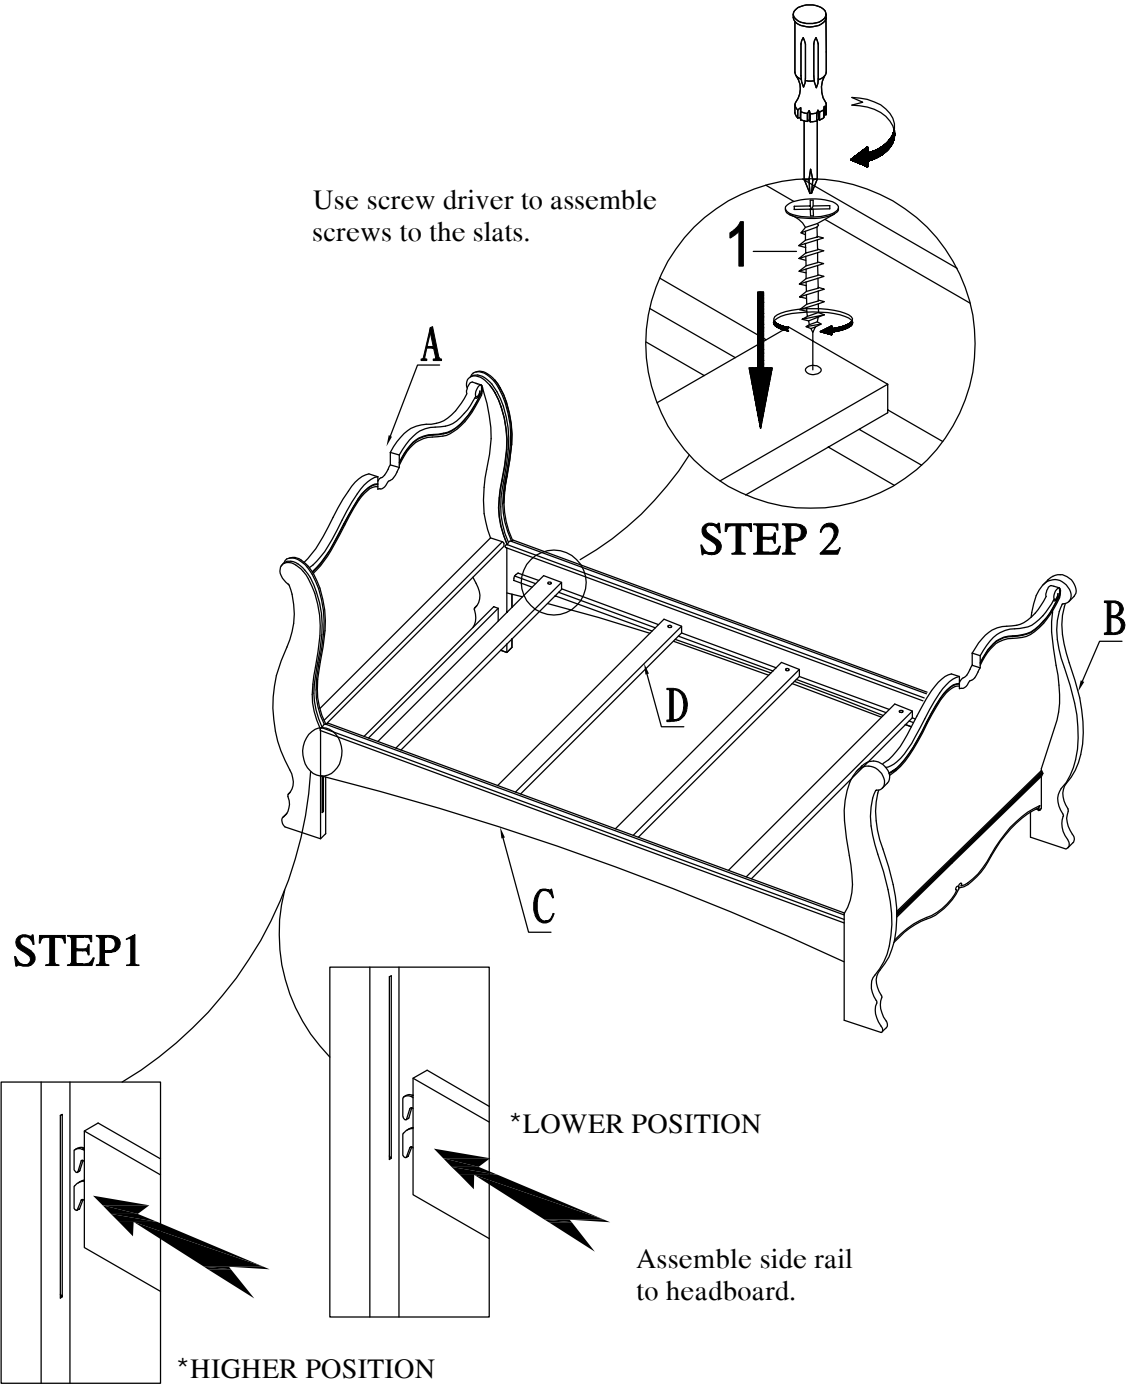

Thank you for purchasing this quality product. Be sure to check all packing materials carefully for small parts which may have come loose inside the carton during shipment. Identify and count all parts and compare with the parts list. Read all instructions before assembling furniture and keep these instructions for future reference.

ASSEMBLY INSTRUCTION

This product is manufactured by GLOB for

ROOMS TO GO | **KIDS™**

DO NOT USE SUBSTITUTE PARTS. PLEASE CONTACT YOUR RETAIL STORE OR WWW.ROOMSTOGO.COM WITH SERVICE OR PARTS REPLACEMENT REQUEST