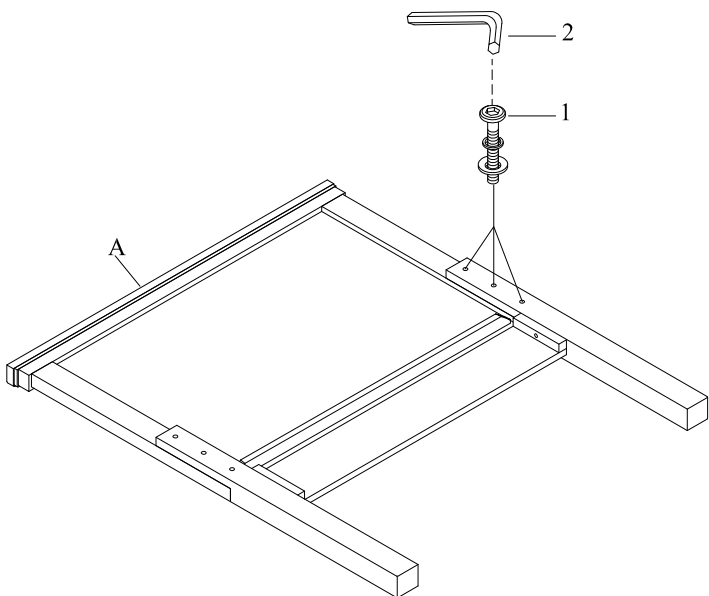

Thank you for purchasing this quality product. Be sure to check all packing materials carefully for small parts which may have come loose inside the carton during shipment. Identify and count all parts and compare with the parts list. Read all instructions before assembling furniture and keep these instructions for future reference.

Assembly Instructions:

STEP 2