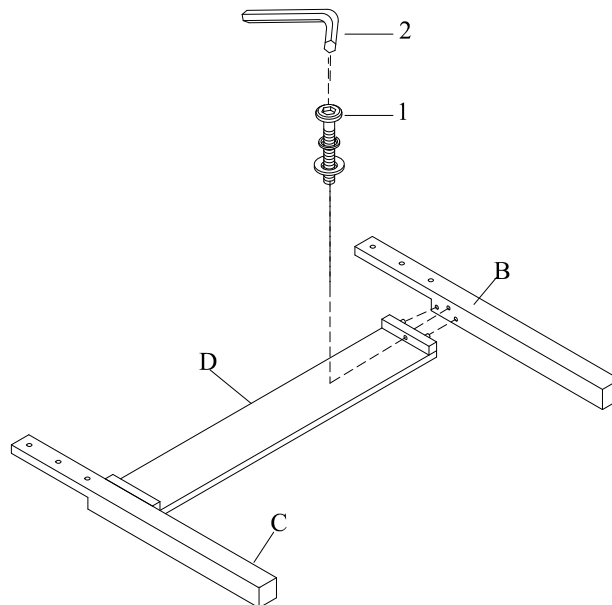

Thank you for purchasing this quality product. Be sure to check all packing materials carefully for small parts which may have come loose inside the carton during shipment. Identify and count all parts and compare with the parts list. Read all instructions before assembling furniture and keep these instructions for future reference.

TWIN PANEL HEADBOARD HARDWARE LIST			
	ITEM DESCRIPTION	IMAGE	Q'TY
1	BOLT -Ø5/16"*22mm*1-3/4" LOCK WASHER -Ø5/16"*19*1.5mm FLAT WASHER -Ø5/16"*12*1.5mm		8 PCS
2	ALLEN KEY -60*22*4mm		1 PC

TWIN SIDE RAIL HARDWARE LIST			
	ITEM DESCRIPTION	IMAGE	Q'TY
3	SCREW	 #8*32mm	8 PCS

Assembly Instructions:

STEP 1

DO NOT USE SUBSTITUTE PARTS.

PLEASE CONTACT YOUR RETAIL STORE OR WWW.ROOMSTOGO.COM WITH SERVICE OR PARTS REPLACEMENT REQUEST.

This product is manufactured by LEGC for **ROOMS TO GO | KIDS**