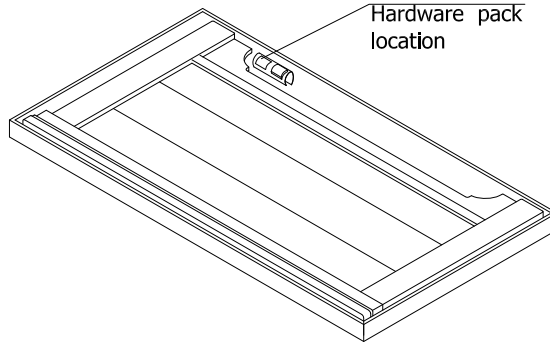

34799518 TWIN PANEL FOOTBOARD - FAWN		
RTG SKU	STYLE#	ITEM DESCRIPTION
34799518	9951-4213	TWIN PANEL FOOTBOARD

Hardware pack location