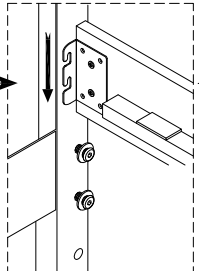

TWIN PANEL HEADBOARD HARDWARE LIST			
	ITEM DESCRIPTION	IMAGE	Q'TY
1	BOLT -Ø5/16"*22mm*1-3/4" LOCK WASHER -Ø5/16"*19*1.5mm FLAT WASHER -Ø5/16"*12*1.5mm		8 PCS
2	ALLEN KEY -60*22*4mm		1 PC

TWIN SIDE RAIL HARDWARE LIST			
	ITEM DESCRIPTION	IMAGE	Q'TY
3	SCREW	 #8*32mm	8 PCS

Assembly Instructions:

STEP 2

STEP 3

*Screwdriver is not included.

Loosen all the bolts.

Hook on the rails.

Tighten all the bolts.

DO NOT USE SUBSTITUTE PARTS.
PLEASE CONTACT YOUR RETAIL STORE OR WWW.ROOMSTOGO.COM WITH SERVICE OR PARTS REPLACEMENT REQUEST.