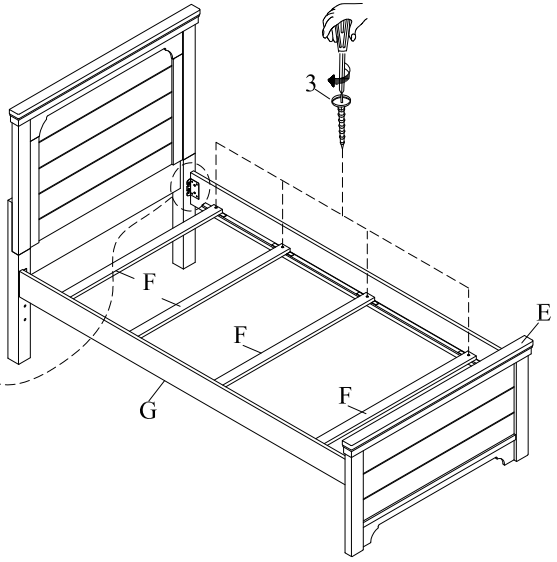

TWIN PANEL HEADBOARD HARDWARE LIST			
	ITEM DESCRIPTION	IMAGE	Q'TY
1	BOLT -Ø5/16"*22mm*1-3/4" LOCK WASHER -Ø5/16"*19*1.5mm FLAT WASHER -Ø5/16"*12*1.5mm		8 PCS
2	ALLEN KEY -60*22*4mm		1 PC

TWIN SIDE RAIL HARDWARE LIST			
	ITEM DESCRIPTION	IMAGE	Q'TY
3	SCREW	 #8*32mm	8 PCS

Assembly Instructions:

STEP 2

STEP 3

*Screwdriver is not included.

Loosen all the bolts.

Hook on the rails.

Tighten all the bolts.

DO NOT USE SUBSTITUTE PARTS.
PLEASE CONTACT YOUR RETAIL STORE OR WWW.ROOMSTOGO.COM WITH SERVICE OR PARTS REPLACEMENT REQUEST.