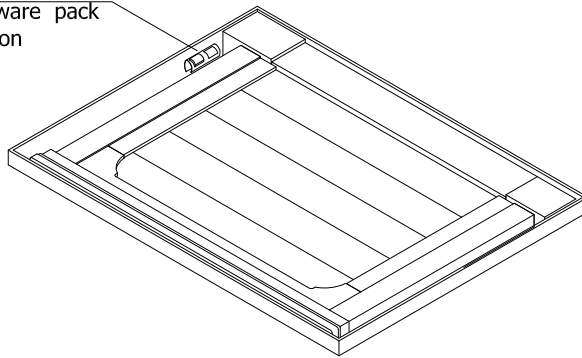

TWIN PANEL HEADBOARD PARTS LIST			
	ITEM DESCRIPTION	IMAGE	Q'TY
A	HEADBOARD PANEL		1 PC
B	LEFT POST		1 PC
C	RIGHT POST		1 PC
D	STRETCHER		1 PC

TWIN PANEL FOOTBOARD PARTS LIST			
	ITEM DESCRIPTION	IMAGE	Q'TY
E	FOOTBOARD		1 PC
F	SLAT		4 PCS

TWIN SIDE RAIL PARTS LIST			
	ITEM DESCRIPTION	IMAGE	Q'TY
G	SIDE RAIL		2 PCS

DO NOT USE SUBSTITUTE PARTS.
PLEASE CONTACT YOUR RETAIL STORE OR WWW.ROOMSTOGO.COM WITH SERVICE OR PARTS REPLACEMENT REQUEST.

This product is manufactured by LEGC for **ROOMS TO GO** | **KIDS**

Hardware Pack Location

34699516 TWIN PANEL HEADBOARD - FAWN		
RTG SKU	STYLE#	ITEM DESCRIPTION
34699516	9951-4203	TWIN PANEL HEADBOARD

Hardware pack location