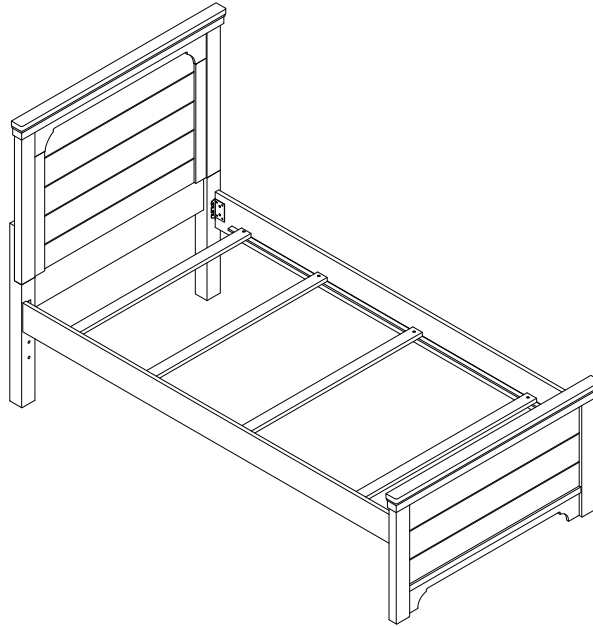

COUNTRY LANE

TWIN PANEL BED

3439951P TWIN PANEL BED - FAWN				
RTG SKU	STYLE#	ITEM DESCRIPTION	IMAGE	Q'TY
34699516	9951-4203	TWIN PANEL HEADBOARD		1 PC
34799518	9951-4213	TWIN PANEL FOOTBOARD		1 PC
35099515	9951-4900	T/F SIDE RAILS		1 SET

TWIN PANEL HEADBOARD PARTS LIST			
	ITEM DESCRIPTION	IMAGE	Q'TY
A	HEADBOARD PANEL		1 PC
B	LEFT POST		1 PC
C	RIGHT POST		1 PC
D	STRETCHER		1 PC

TWIN PANEL FOOTBOARD PARTS LIST			
	ITEM DESCRIPTION	IMAGE	Q'TY
E	FOOTBOARD		1 PC
F	SLAT		4 PCS

TWIN SIDE RAIL PARTS LIST			
	ITEM DESCRIPTION	IMAGE	Q'TY
G	SIDE RAIL		2 PCS

DO NOT USE SUBSTITUTE PARTS.
PLEASE CONTACT YOUR RETAIL STORE OR WWW.ROOMSTOGO.COM WITH SERVICE OR PARTS REPLACEMENT REQUEST.