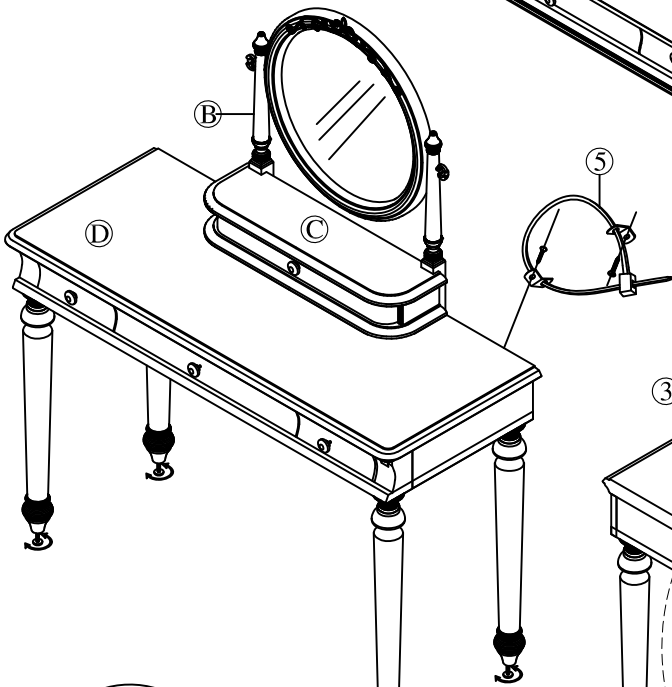

VENDOR: GLOB

SKU NO. STYLE NO. DESCRIPTION

34401834 183Y-16

VANITY DESK

34501836 183Y-17

VANITY TOPPER & MIRROR

Assembly Instruction

Thank you for purchasing this quality product. Be sure to check all packing material carefully for small parts which may have come loose inside the carton during shipment. Identify and count all parts and compare with the parts list below.

PARTS LIST			QTY
A	Mirror		1pc
B	Support rails		2pcs
C	TOPPER		1pc
PARTS REQUIRED			QTY
D	Desk (Sold separately)		1pc
E	LEGS		4pcs
HARDWARE LIST			QTY
1		φ1/4"x1-1/2" Bolt	4pcs
		φ1/4"x11mm Lock washer	4pcs
		φ1/4"x18mm Flat washer	4pcs
2		Allen Wrench 4mm	1pc
3		Spacer for truning knob φ 5/16 x 750mm x40mm	2pcs
4		φ 5.4 x 2mm Plastic	4pcs
5		Furniture tipping restraint (Packed with Vanity Desk together)	1Set