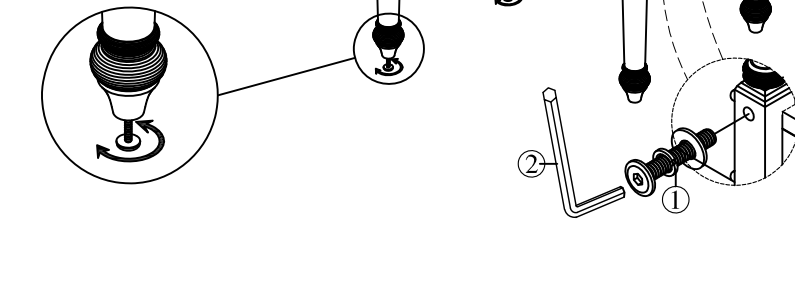

VENDOR: GLOB

SKU NO. STYLE NO. DESCRIPTION

34401834 183Y-16

VANITY DESK

34501836 183Y-17

VANITY TOPPER & MIRROR

Assembly Instruction

Thank you for purchasing this quality product. Be sure to check all packing material carefully for small parts which may have come loose inside the carton during shipment. Identify and count all parts and compare with the parts list below.

PARTS LIST			QTY
A	Mirror		1pc
B	Support rails		2pcs
C	TOPPER		1pc
PARTS REQUIRED			QTY
D	Desk (Sold separately)		1pc
E	LEGS		4pcs
HARDWARE LIST			QTY
1		φ1/4"x1-1/2" Bolt	4pcs
		φ1/4"x11mm Lock washer	4pcs
		φ1/4"x18mm Flat washer	4pcs
2		Allen Wrench 4mm	1pc
3		Spacer for truning knob φ 5/16 x 750mm x40mm	2pcs
4		φ 5.4 x 2mm Plastic	4pcs
5		Furniture tipping restraint (Packed with Vanity Desk together)	1Set