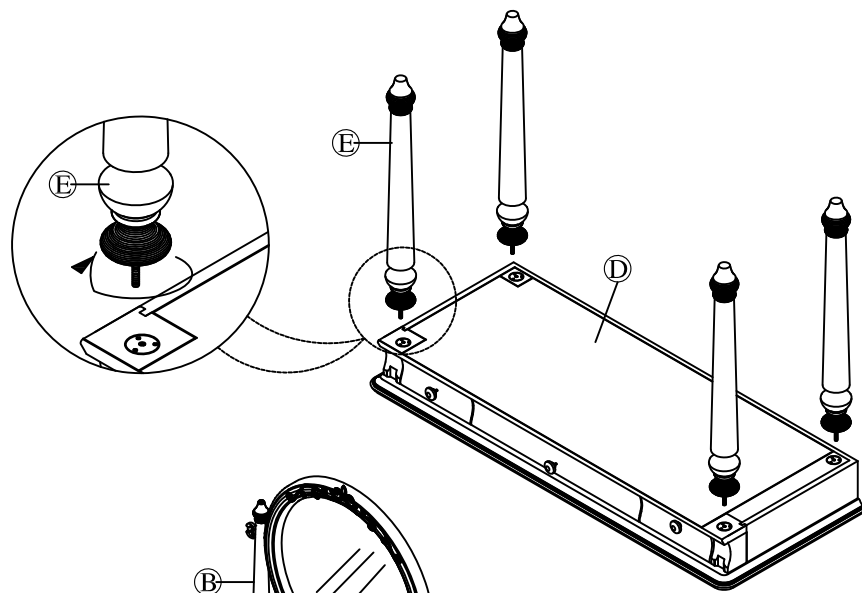

VENDOR: GLOB

SKU NO. STYLE NO. DESCRIPTION

34401834 183Y-16

VANITY DESK

34501836 183Y-17

VANITY TOPPER & MIRROR

Assembly Instruction

Thank you for purchasing this quality product. Be sure to check all packing material carefully for small parts which may have come loose inside the carton during shipment. Identify and count all parts and compare with the parts list below.

PARTS LIST			QTY
A	Mirror		1pc
B	Support rails		2pcs
C	TOPPER		1pc
PARTS REQUIRED			QTY
D	Desk (Sold separately)		1pc
E	LEGS		4pcs
HARDWARE LIST			QTY
1		φ1/4"x1-1/2" Bolt	4pcs
		φ1/4"x11mm Lock washer	4pcs
		φ1/4"x18mm Flat washer	4pcs
2		Allen Wrench 4mm	1pc
3		Spacer for truning knob φ 5/16 x 750mm x40mm	2pcs
4		φ 5.4 x 2mm Plastic	4pcs
5		Furniture tipping restraint (Packed with Vanity Desk together)	1Set