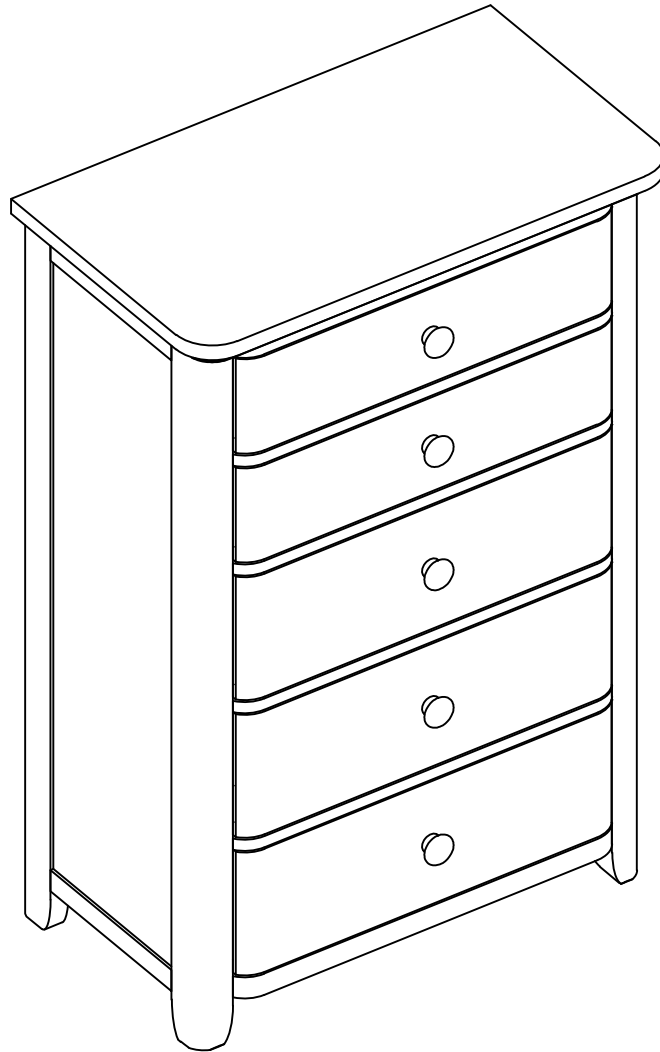

SOUTH BEND

5-DRAWER CHEST

RTG SKU#	STYLE#	COLOR	ITEM DESCRIPTION
34427509	275 - 151	Cherry	5-Drawer Chest
34429503	295 - 151	White	5-Drawer Chest

DO NOT USE SUBSTITUTE PARTS.
PLEASE CONTACT YOUR RETAIL STORE OR WWW.ROOMSTOGO.COM WITH SERVICE OR PARTS
REPLACEMENT REQUEST

This product is manufactured by INRM for **ROOMS TO GO | KIDS™**

SOUTH BEND 5-DRAWER CHEST

PART LIST			
NO.	ITEM DESCRIPTION	IMAGE	Q'TY
A	5-Drawer Chest		1PC

HARDWARE LIST			
NO.	ITEM DESCRIPTION	IMAGE	Q'TY
1	Tipping Restraint		1 PC
Philips screwdriver is not included in hardware pack			