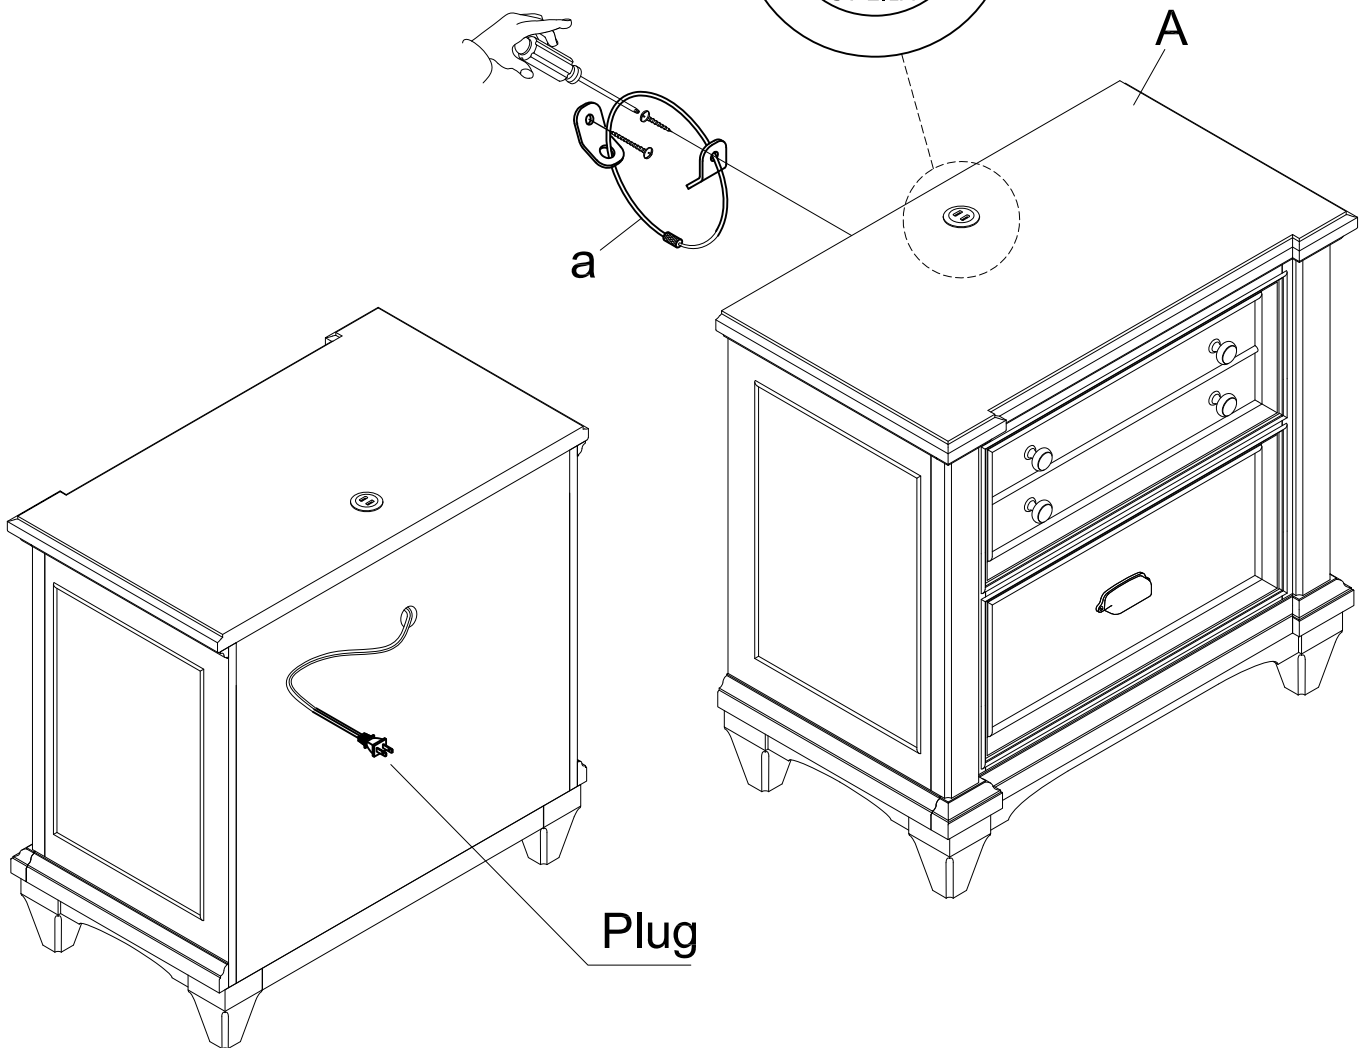

Assembly Instruction

HOUS 4092-76N Two Drawer NS w/usb - White SKU# 36940927
 HOUS 4094-76N Two Drawer NS w/usb - Gray SKU# 36940941
 HOUS 4096-76 Two Drawer NS w/usb - Graphite SKU# 34240969

Thank you for purchasing this quality product. Be sure to check all packing materials carefully for small parts which may have come loose inside the carton during shipment. Identify and count all parts and compare with the parts list below.
 **Assemble the product on a flat, soft surface such as a carpet or cloth to prevent scratching the finish. Read all instruction and study the drawings carefully before starting the assembly process.

Part list

NO.	SKETCH	DESCRIPTION	Q'TY
A		Nightstand	1 pc

Hardware list

NO.	SKETCH	DESCRIPTION	Q'TY
a		Furniture tipping restraint (Customer to assemble)	1 set

TOOLS REQUIRED (NOT PROVIDED)	
PHILLIPS SCREWDRIVER	