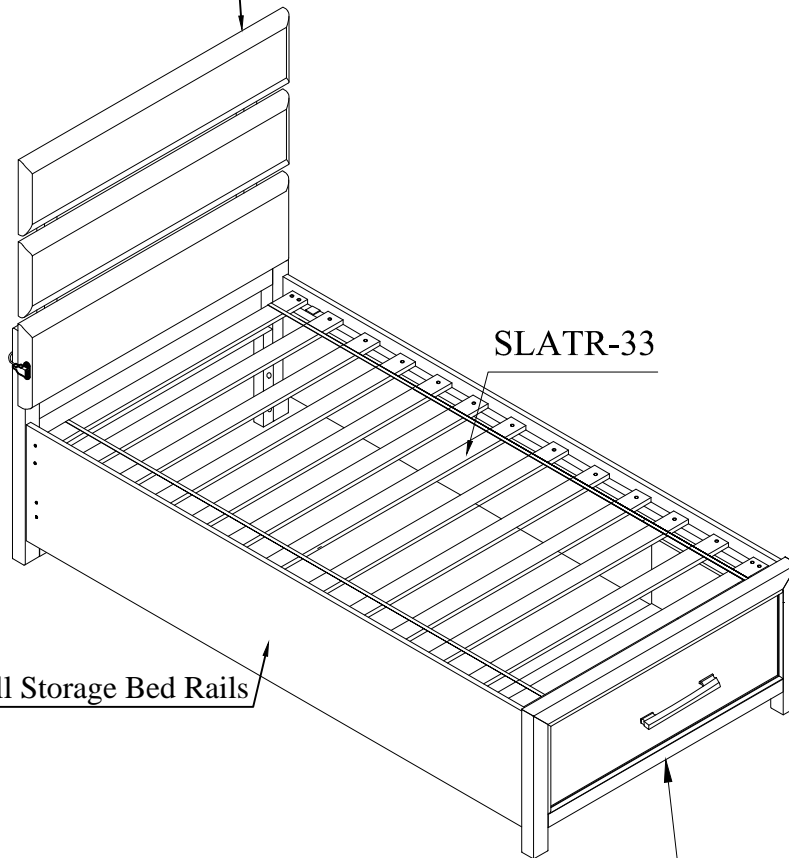

ASSEMBLY INSTRUCTIONS

ITEM NO: SLAW 5137-530/ 534 / 411 / SLATR-33

SKU: 34651376 / 34851370 / 35741379 / 36251382

DESCRIPTION: TWIN PANEL STORAGE BED

Thank you for purchasing this quality product. Be sure to check all packing material carefully for small Hardware which may have come loose inside the carton during shipment. Identify and count all Hardware and compare with the Hardware List Below.

SLAW-5137-530 Twin Panel Headboard

SLAW 5137-411 Twin-Full Storage Bed Rails

SLAW-5137-534 Twin Storage Footboard

HARDWARE LIST (For SLATR-33)				
No.	Drawing	Description	Size	Qty.
12		Screw	M4 x 32mm	30 PCS

TOOLS REQUIRED (NOT PROVIDED)

PHILLIPS SCREWDRIVER

PARTS LIST		
Drawing	Description	Qty.
	Twin Panel Headboard (5137-530)	1 PC
	Twin Storage Footboard (5137-534)	1 PC
	Twin-Full Storage Bed Rails (5137-411)	2 PCS
	SLATR-33	1 SET

MADE IN VIET NAM

ASSEMBLY INSTRUCTIONS

ITEM NO: SLAW 5137-530/ 534 / 411 / SLATR-33

SKU: 34651376 / 34851370 / 35741379 / 36251382

DESCRIPTION: TWIN PANEL STORAGE BED

MADE IN VIET NAM