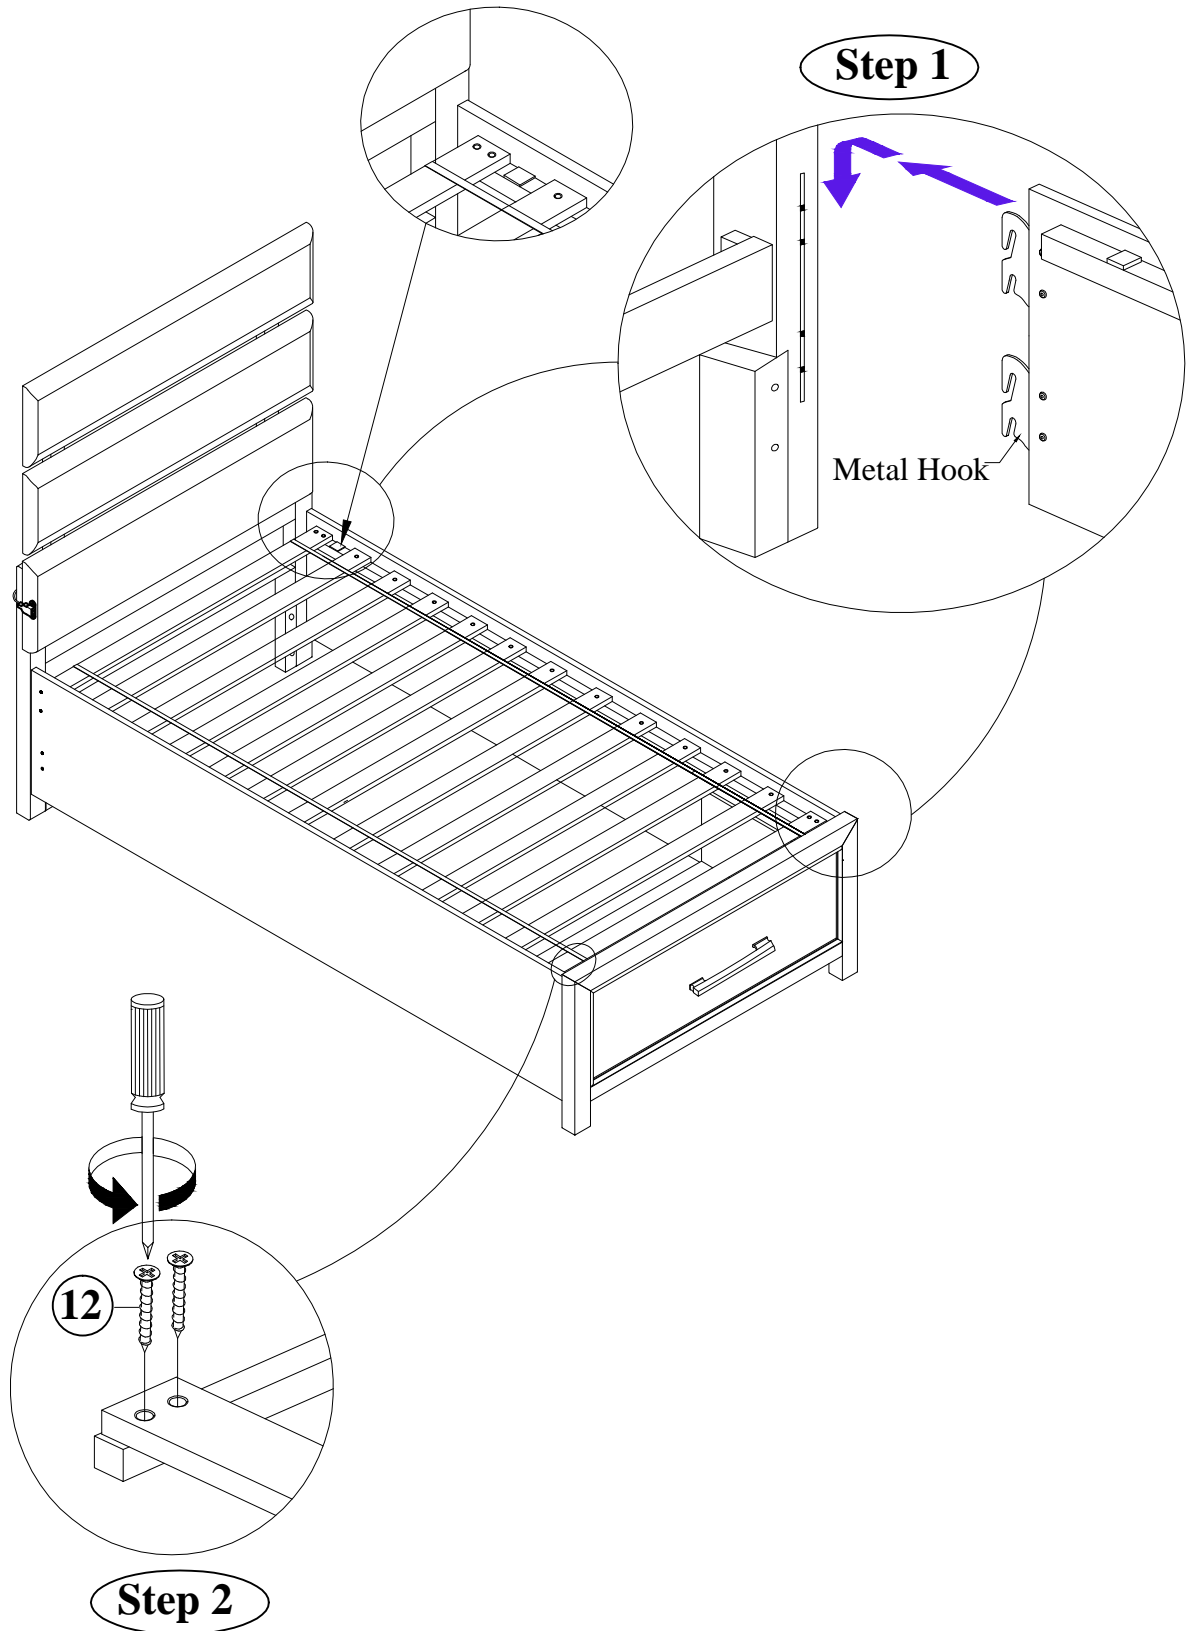

SLAW-5137-530 Twin Panel Headboard

SLAW 5137-411 Twin-Full Storage Bed Rails

SLAW-5137-534 Twin Storage Footboard

HARDWARE LIST (For SLATR-33)				
No.	Drawing	Description	Size	Qty.
12		Screw	M4 x 32mm	30 PCS

TOOLS REQUIRED (NOT PROVIDED)

PHILLIPS SCREWDRIVER

PARTS LIST		
Drawing	Description	Qty.
	Twin Panel Headboard (5137-530)	1 PC
	Twin Storage Footboard (5137-534)	1 PC
	Twin-Full Storage Bed Rails (5137-411)	2 PCS
	SLATR-33	1 SET

MADE IN VIET NAM

ASSEMBLY INSTRUCTIONS

ITEM NO: SLAW 5137-530/ 534 / 411 / SLATR-33

SKU: 34651376 / 34851370 / 35741379 / 36251382

DESCRIPTION: TWIN PANEL STORAGE BED

MADE IN VIET NAM