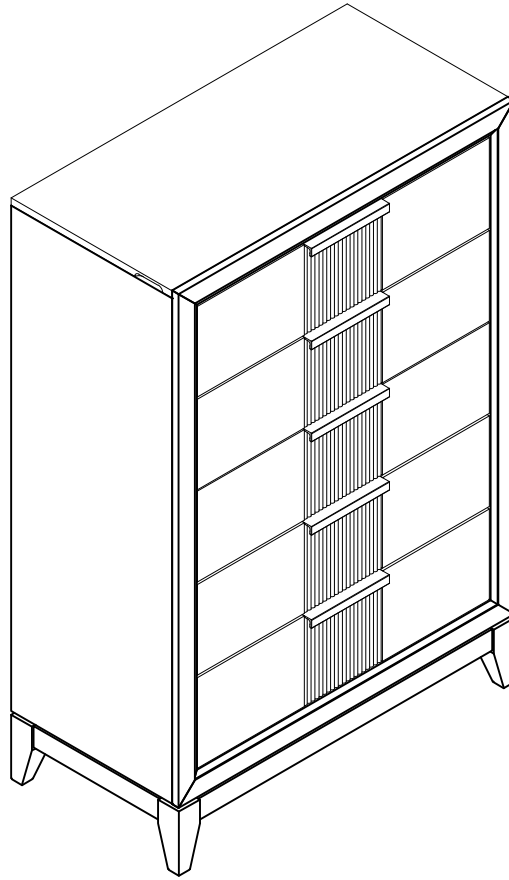

# BELLANTE JR. CHEST

34459354 CHEST - LINEN					
NO.	RTG SKU#	STYLE#	ITEM DESCRIPTION	IMAGE	Q'TY
A	34459354	5935-4L	CHEST		1PC

34459366 CHEST - WALNUT					
NO.	RTG SKU#	STYLE#	ITEM DESCRIPTION	IMAGE	Q'TY
A	34459366	5936-4L	CHEST		1PC

HARDWARE LIST			
NO.	ITEM DESCRIPTION	IMAGE	Q'TY
1	Tipping Restraint		1PC
Screwdriver is not included in hardware pack			

DO NOT USE SUBSTITUTE PARTS.  
PLEASE CONTACT YOUR RETAIL STORE OR [WWW.ROOMSTOGO.COM](http://WWW.ROOMSTOGO.COM) WITH SERVICE OR PARTS REPLACEMENT REQUEST