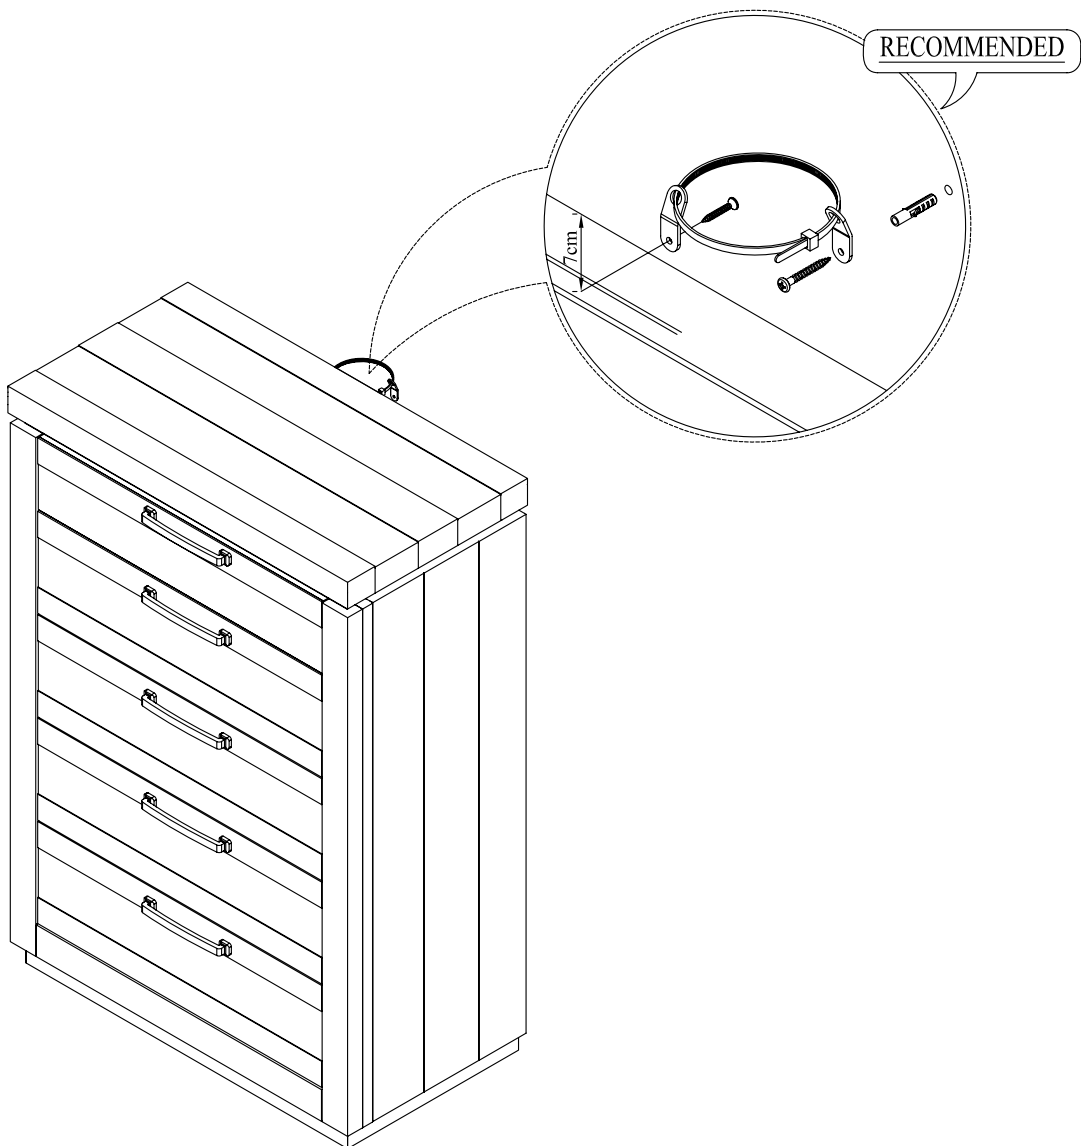

Thank you for purchasing this quality product. Be sure to check all packing material carefully for small parts which may have come loose inside the carton during shipment. Identify and count all parts and compare with the parts list below. Read all instructions before assembling and keep these instructions for future reference.

ASSEMBLY INSTRUCTIONS

Note : Screw driver is not included

This product is manufactured by ALAM for **ROOMS TO GO** | **KIDS**

DO NOT USE SUBTITUTE PARTS. PLEASE CONTACT YOUR RETAIL STORE OR WWW.ROOMSTOGO.COM WITH SERVICE OR PARTS REPLACEMENT REQUEST