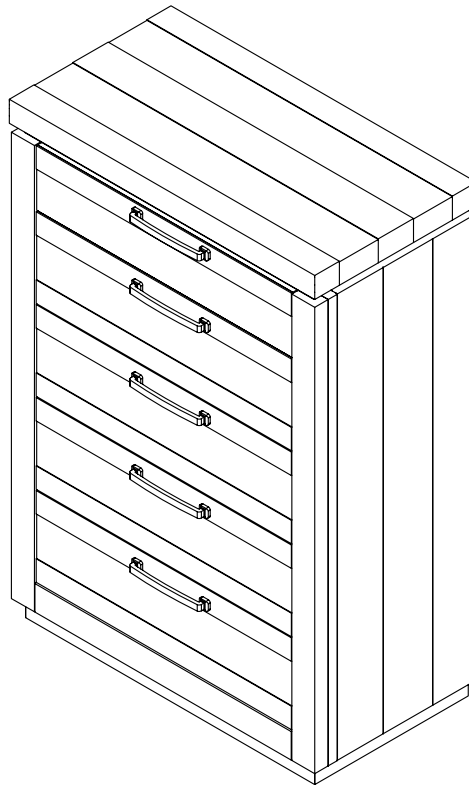

WESTOVER HILLS JR. CHEST

RTG SKU	STYLE#	FINISH	ITEM DESCRIPTION
34467109	6710Y - 4	RECLAIMED BROWN	CHEST
34477100	7710Y - 4	RECLAIMED GRAY	CHEST

CODE	PART LIST		QTY	CODE	HARDWARE LIST	QTY
1		Chest	1 Pc	A	Furniture tipping restraint (Screw driver is not included) 	1 Set

This product is manufactured by ALAM for **ROOMS TO GO** | **KIDS™**

DO NOT USE SUBSTITUTE PARTS. PLEASE CONTACT YOUR RETAIL STORE OR WWW.ROOMSTOGO.COM
WITH SERVICE OR PARTS REPLACEMENT REQUEST

Thank you for purchasing this quality product. Be sure to check all packing material carefully for small parts which may have come loose inside the carton during shipment. Identify and count all parts and compare with the parts list below. Read all instructions before assembling and keep these instructions for future reference.