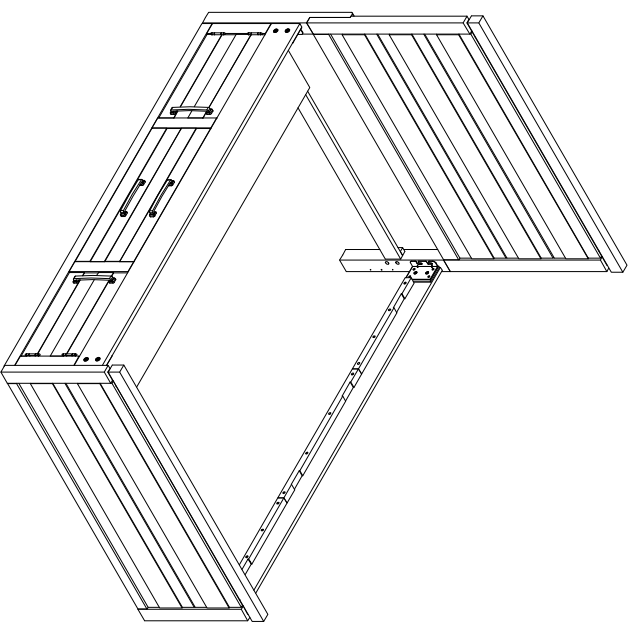

WESTOVER HILLS JR.
TWIN / FULL PANEL BED W/ 1 STORAGE RAIL

3436710P RECLAIMED BROWN

TWIN PANEL BED W/ 1 STORAGE RAIL			
RTG SKU	STYLE#	ITEM DESCRIPTION	QTY
34567101	6710Y - 5A	Twin Panel Headboard	1 Pc
34767105	6710Y - 6A	Twin Footboard w/ 4 slats	1 Pc
35467100	6710Y - 15	1 Piece T/F Side rail	1 Pc
35267106	6710Y - 11A	Side Storage Rail L or R 1 Pc	1 Pc

3437710P RECLAIMED GRAY

TWIN PANEL BED W/ 1 STORAGE RAIL			
RTG SKU	STYLE#	ITEM DESCRIPTION	QTY
34577102	7710Y - 5A	Twin Panel Headboard	1 Pc
34777106	7710Y - 6A	Twin Footboard w/ 4 slats	1 Pc
35477101	7710Y - 15	1 Piece T/F Side rail	1 Pc
35277107	7710Y - 11A	Side Storage Rail L or R 1 Pc	1 Pc

3446710P RECLAIMED BROWN

FULL PANEL BED W/ 1 STORAGE RAIL			
RTG SKU	STYLE#	ITEM DESCRIPTION	QTY
34867107	6710Y - 8A	Full Panel Headboard	1 Pc
35067102	6710Y - 9A	Full Footboard w/ 4 slats	1 Pc
35467100	6710Y - 15	1 Piece T/F Side rail	1 Pc
35267106	6710Y - 11A	Side Storage Rail L or R 1 Pc	1 Pc