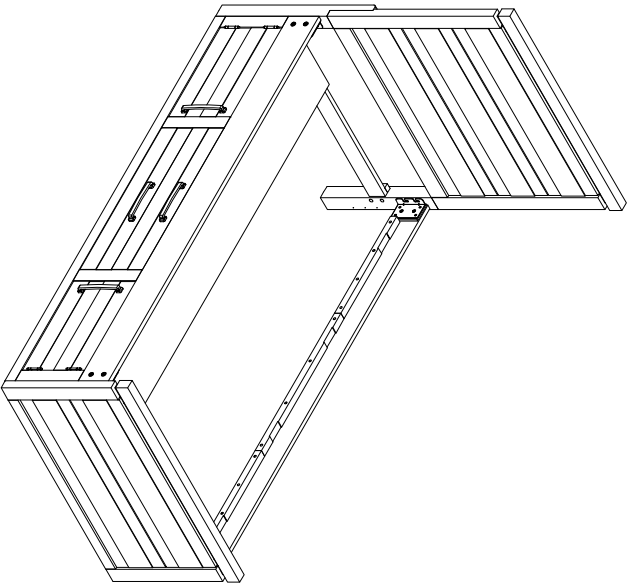

WESTOVER HILLS JR.
TWIN / FULL PANEL BED W/ 1 STORAGE RAIL

3436710P RECLAIMED BROWN

TWIN PANEL BED W/ 1 STORAGE RAIL			
RTG SKU	STYLE#	ITEM DESCRIPTION	QTY
34567101	6710Y - 5A	Twin Panel Headboard	1 Pc
34767105	6710Y - 6A	Twin Footboard w/ 4 slats	1 Pc
35467100	6710Y - 15	1 Piece T/F Side rail	1 Pc
35267106	6710Y - 11A	Side Storage Rail L or R 1 Pc	1 Pc

3437710P RECLAIMED GRAY

TWIN PANEL BED W/ 1 STORAGE RAIL			
RTG SKU	STYLE#	ITEM DESCRIPTION	QTY
34577102	7710Y - 5A	Twin Panel Headboard	1 Pc
34777106	7710Y - 6A	Twin Footboard w/ 4 slats	1 Pc
35477101	7710Y - 15	1 Piece T/F Side rail	1 Pc
35277107	7710Y - 11A	Side Storage Rail L or R 1 Pc	1 Pc

3446710P RECLAIMED BROWN

FULL PANEL BED W/ 1 STORAGE RAIL			
RTG SKU	STYLE#	ITEM DESCRIPTION	QTY
34867107	6710Y - 8A	Full Panel Headboard	1 Pc
35067102	6710Y - 9A	Full Footboard w/ 4 slats	1 Pc
35467100	6710Y - 15	1 Piece T/F Side rail	1 Pc
35267106	6710Y - 11A	Side Storage Rail L or R 1 Pc	1 Pc