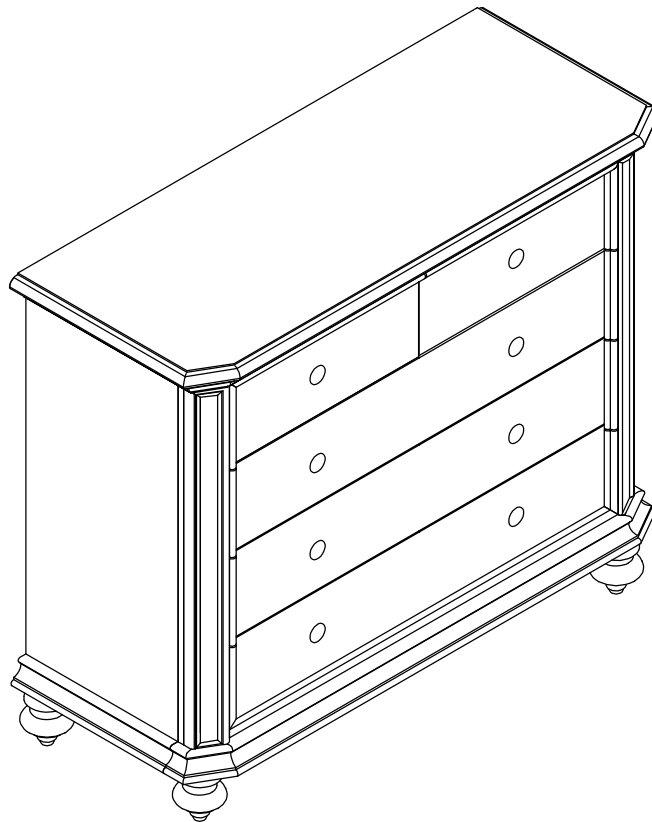

992/899Y CARRIAGE CHEST

RTG SKU	STYLE #	COLOR	DESCRIPTION
37809920	992-22C	WHITE	CARRIAGE CHEST
34489903	899Y-22C	PLATINUM	CARRIAGE CHEST

This product is manufactured by GLOB for **ROOMS TO GO** | **KIDS™**

DO NOT USE SUBSTITUTE PARTS. PLEASE CONTACT YOUR RETAIL STORE OR WWW.ROOMSTOGO.COM WITH SERVICE OR PARTS REPLACEMENT REQUEST

PARTS LIST :			
PARTS	PICTURE	DESCRIPTION	Q'TY
1		CARRIAGE CHEST	1Pc
2		LEG	4Pcs