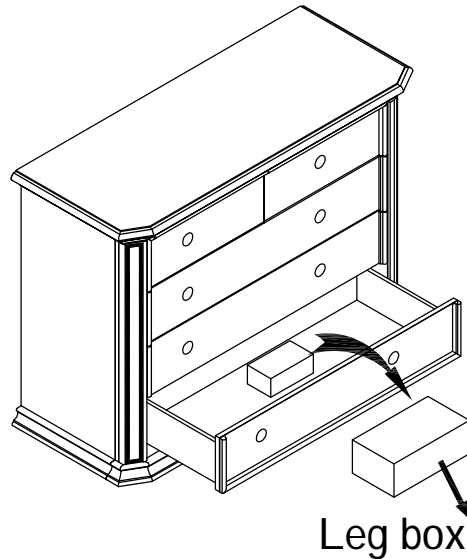

Thank you for purchasing this quality product. Be sure to check all packing materials carefully for small parts which may have come loose inside the carton during shipment. Identify and count all parts and compare with the parts list. Read all instructions before assembling furniture and keep these instructions for future reference.

ASSEMBLY INSTRUCTION

Step-1

WARNING

CHOKING HAZARD -- Small Parts
This piece contains small parts, not intended for children under 3 years of age.

Take away the leg box.