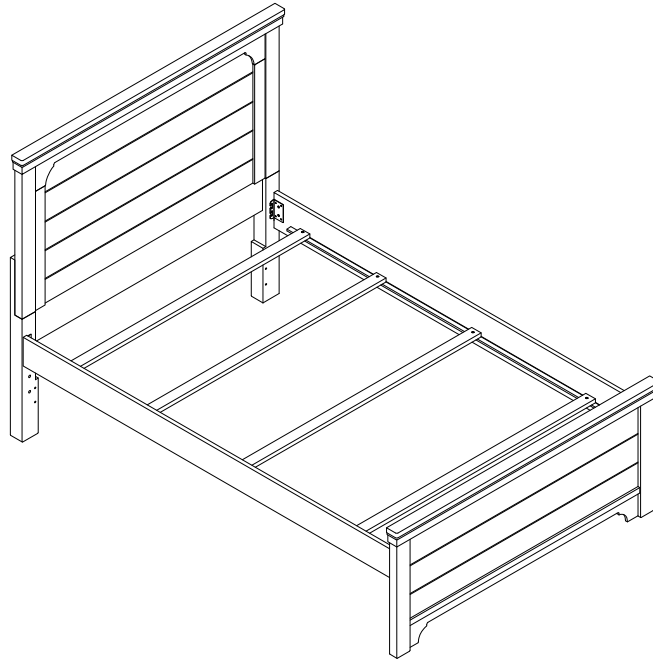

COUNTRY LANE

FULL PANEL BED

3449951P FULL PANEL BED - FAWN				
RTG SKU	STYLE#	ITEM DESCRIPTION	IMAGE	Q'TY
34899510	9951-4204	FULL PANEL HEADBOARD		1 PC
34999512	9951-4214	FULL PANEL FOOTBOARD	 	1 PC
35099515	9951-4900	T/F SIDE RAILS		1 SET

FULL PANEL HEADBOARD PARTS LIST			
	ITEM DESCRIPTION	IMAGE	Q'TY
A	HEADBOARD PANEL		1 PC
B	LEFT POST		1 PC
C	RIGHT POST		1 PC
D	STRETCHER		1 PC

FULL PANEL FOOTBOARD PARTS LIST			
	ITEM DESCRIPTION	IMAGE	Q'TY
E	FOOTBOARD		1 PC
F	SLAT		4 PCS

FULL SIDE RAIL PARTS LIST			
	ITEM DESCRIPTION	IMAGE	Q'TY
G	SIDE RAIL		2 PCS

DO NOT USE SUBSTITUTE PARTS.
 PLEASE CONTACT YOUR RETAIL STORE OR WWW.ROOMSTOGO.COM WITH SERVICE OR PARTS REPLACEMENT REQUEST.