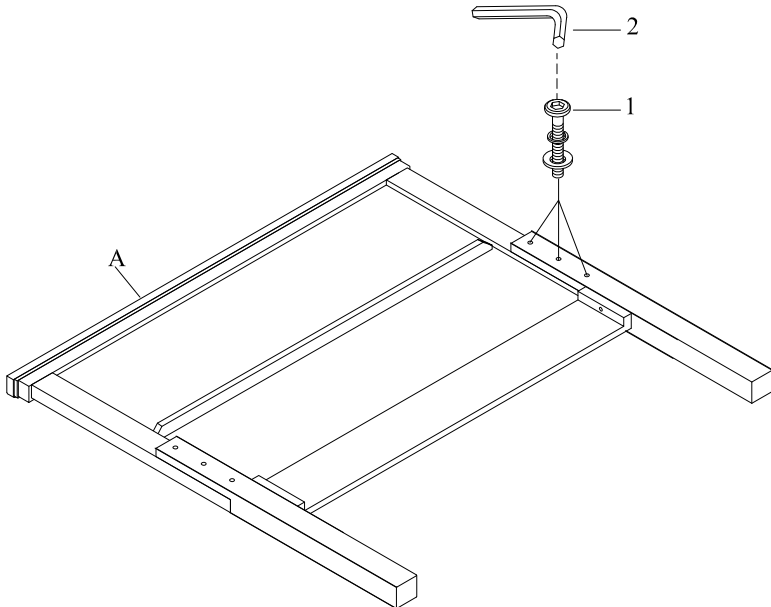

Thank you for purchasing this quality product. Be sure to check all packing materials carefully for small parts which may have come loose inside the carton during shipment. Identify and count all parts and compare with the parts list. Read all instructions before assembling furniture and keep these instructions for future reference.

Assembly Instructions:

STEP 2