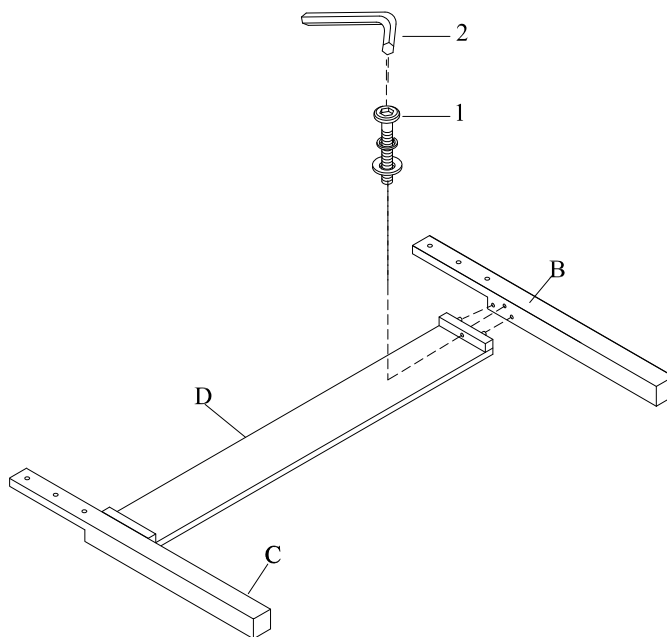

Thank you for purchasing this quality product. Be sure to check all packing materials carefully for small parts which may have come loose inside the carton during shipment. Identify and count all parts and compare with the parts list. Read all instructions before assembling furniture and keep these instructions for future reference.

FULL PANEL HEADBOARD HARDWARE LIST			
	ITEM DESCRIPTION	IMAGE	Q'TY
1	BOLT -Ø5/16"*22mm*1-3/4"		8 PCS
	LOCK WASHER -Ø5/16"*19*1.5mm		
	FLAT WASHER -Ø5/16"*12*1.5mm		
2	ALLEN KEY -60*22*4mm		1 PC

FULL SIDE RAIL HARDWARE LIST			
	ITEM DESCRIPTION	IMAGE	Q'TY
3	SCREW	#8*32mm	8 PCS

Assembly Instructions:

STEP 1

DO NOT USE SUBSTITUTE PARTS.
PLEASE CONTACT YOUR RETAIL STORE OR WWW.ROOMSTOGO.COM WITH SERVICE OR PARTS REPLACEMENT REQUEST.

This product is manufactured by LEGC for **ROOMS TO GO** | **KIDS**