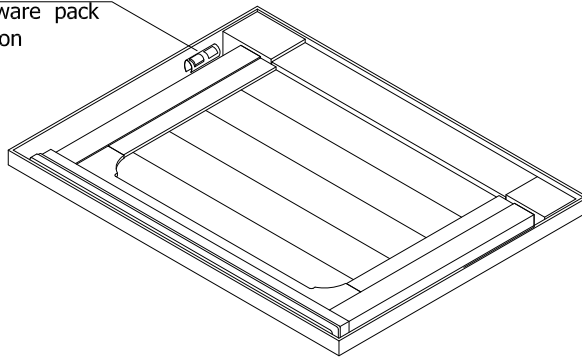

FULL PANEL HEADBOARD PARTS LIST			
	ITEM DESCRIPTION	IMAGE	Q'TY
A	HEADBOARD PANEL		1 PC
B	LEFT POST		1 PC
C	RIGHT POST		1 PC
D	STRETCHER		1 PC

FULL PANEL FOOTBOARD PARTS LIST			
	ITEM DESCRIPTION	IMAGE	Q'TY
E	FOOTBOARD		1 PC
F	SLAT		4 PCS

FULL SIDE RAIL PARTS LIST			
	ITEM DESCRIPTION	IMAGE	Q'TY
G	SIDE RAIL		2 PCS

DO NOT USE SUBSTITUTE PARTS.
 PLEASE CONTACT YOUR RETAIL STORE OR WWW.ROOMSTOGO.COM WITH SERVICE OR PARTS REPLACEMENT REQUEST.

This product is manufactured by LEGC for **ROOMS TO GO** | **KIDS**

Hardware Pack Location

34899510 FULL PANEL HEADBOARD - FAWN		
RTG SKU	STYLE#	ITEM DESCRIPTION
34899510	9951-4204	FULL PANEL HEADBOARD

Hardware pack location