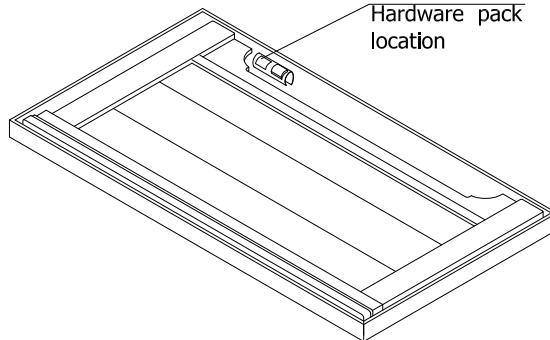

34999512 FULL PANEL FOOTBOARD - FAWN		
RTG SKU	STYLE#	ITEM DESCRIPTION
34999512	9951-4214	FULL PANEL FOOTBOARD

Hardware pack location