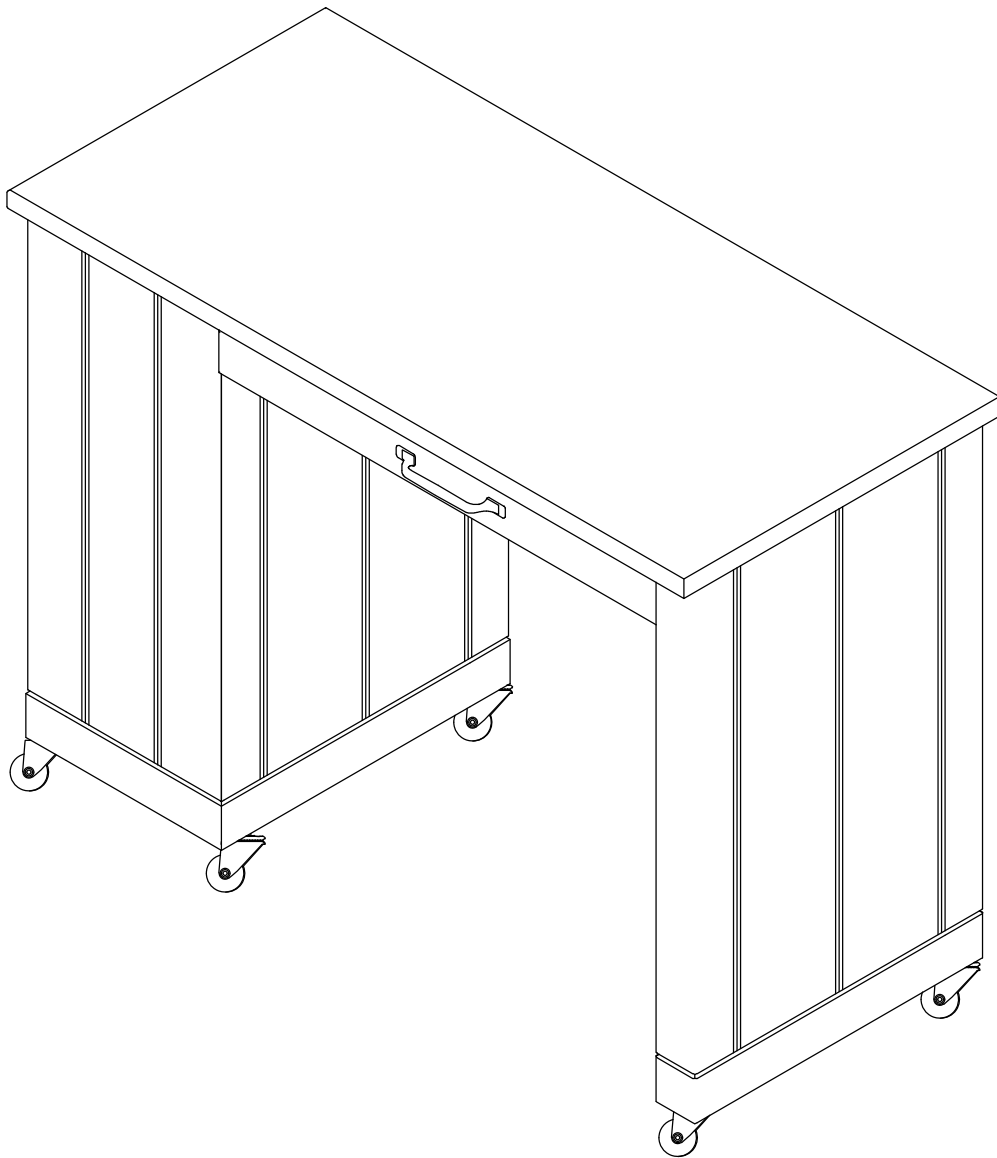

## CASTER DESK

SKU#	STYLE	COLOR	ITEM DESCRIPTION
34522309	225-DKSW	WHITE	CASTER DESK
34522323	225-DKSG	GRAY	CASTER DESK
34522335	225-DKSNB	NAVY BLUE	CASTER DESK
34522311	225-DKSB	BLACK	CASTER DESK

DO NOT USE SUBSTITUTE PARTS. PLEASE CONTACT YOUR RETAIL STORE OR [WWW.ROOMSTOGO.COM](http://WWW.ROOMSTOGO.COM) WITH SERVICE OR PARTS REPLACEMENT REQUEST.