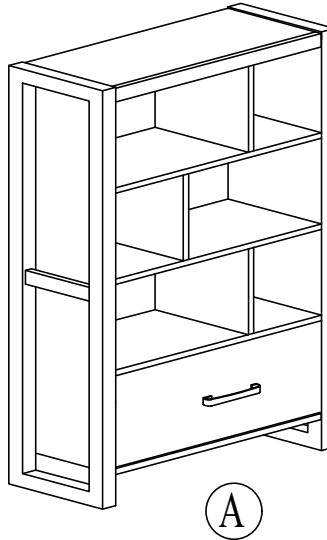

# COLEFAX AVENUE BOOKCASE

SKU #	ITEM #	ITEM DESCRIPTION
34527044	27014-100	BOOKCASE

BOOKCASE PARTS LIST :			
No.	PART LISTS		QTY
A	Bookcase		1 Pc
B	Tipping Restraint (Inside Drawer)		1 Pc

**This product is manufactured by STOF for ROOMSTOGO | KIDS**  
 DO NOT USE SUBSTITUTE PARTS. PLEASE CONTACT YOUR DETAIL STORE OR [WWW.ROOMSTOGO.COM](http://WWW.ROOMSTOGO.COM)  
 WITH SERVICE OR PARTS REPLACEMENT REQUEST

# COLEFAX AVENUE BOOKCASE

<b>BOOKCASE HARDWARE LIST :</b>				<b>QTY</b>
1	JCBC (M6) with Spring Washer and Washer	M6 x P1.0 x 35mm		2 Pcs
2	Allen Key(M4)	4 x 65mm		1 Pc
3	Metal Plate	68 x 19 x 2mm		1 Pc
4	Phillips Screwdriver (Not Provided)	 		