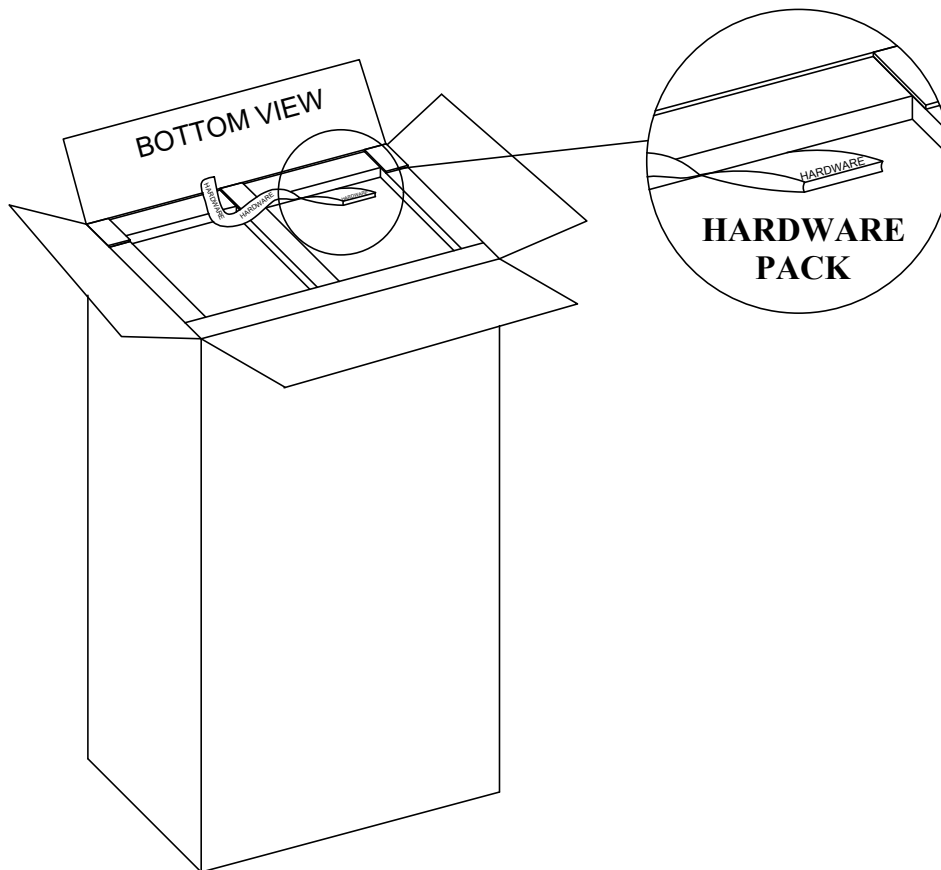

COLEFAX AVENUE BOOKCASE

BOOKCASE HARDWARE LIST :				QTY
1	JCBC (M6) with Spring Washer and Washer	M6 x P1.0 x 35mm		2 Pcs
2	Allen Key(M4)	4 x 65mm		1 Pc
3	Metal Plate	68 x 19 x 2mm		1 Pc
4	Phillips Screwdriver (Not Provided)			

Hardware Pack Location (s) :
BOOKCASE 27014-100 SKU# 34527044

This product is manufactured by STOF for ROOMSTOGO | KIDS
DO NOT USE SUBSTITUTE PARTS. PLEASE CONTACT YOUR DETAIL STORE OR WWW.ROOMSTOGO.COM
WITH SERVICE OR PARTS REPLACEMENT REQUEST