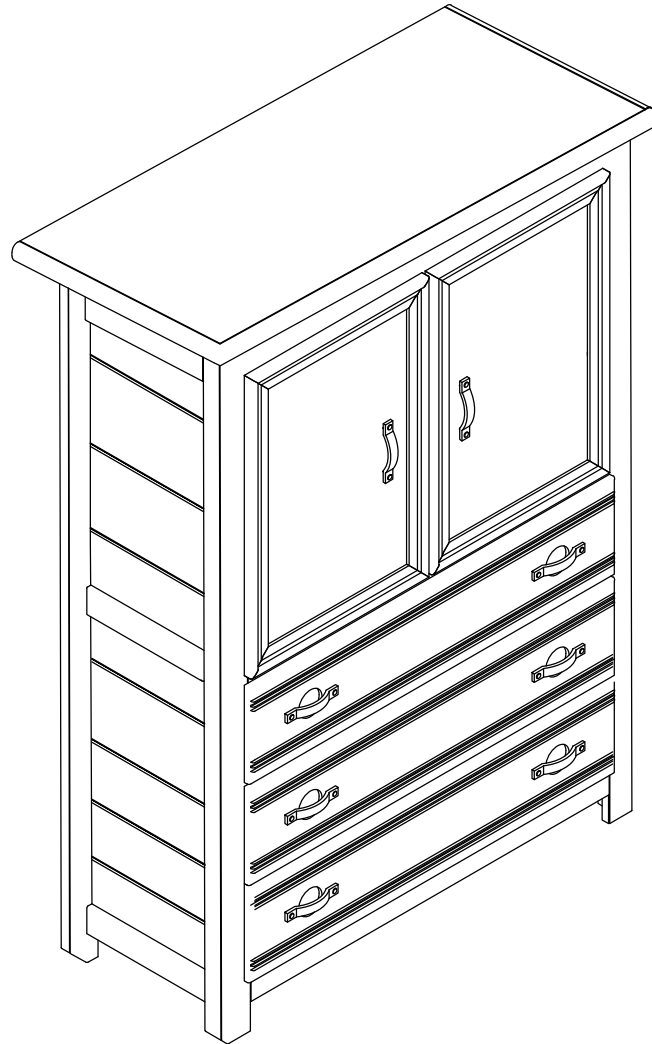

## DOOR CHEST

SKU#	STYLE	COLOR	ITEM DESCRIPTION
34532526	325-LC3N	CHESTNUT	DOOR CHEST
34532538	325-LC3C	CHARCOAL	DOOR CHEST

DO NOT USE SUBSTITUTE PARTS. PLEASE CONTACT YOUR RETAIL STORE OR [WWW.ROOMSTOGO.COM](http://WWW.ROOMSTOGO.COM) WITH SERVICE OR PARTS REPLACEMENT REQUEST.