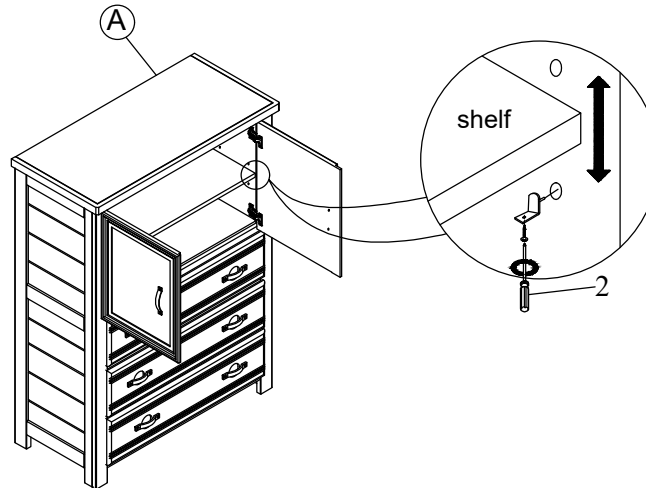

Thank you for purchasing this quality product. Be sure to check all packing material carefully for small parts which may have come loose inside the carton during shipment. Identify and count all parts and compare with the parts list below. Read all instructions before assembling bed and keep these instruction for future reference.

Assembly Instructions:

STEP 1

To adjust shelf position: Remove the set screws from the bottom of the shelf with screwdriver (2) (not provided). Reposition the shelf and bracket to the desired holes, align, and reinstall the screws.