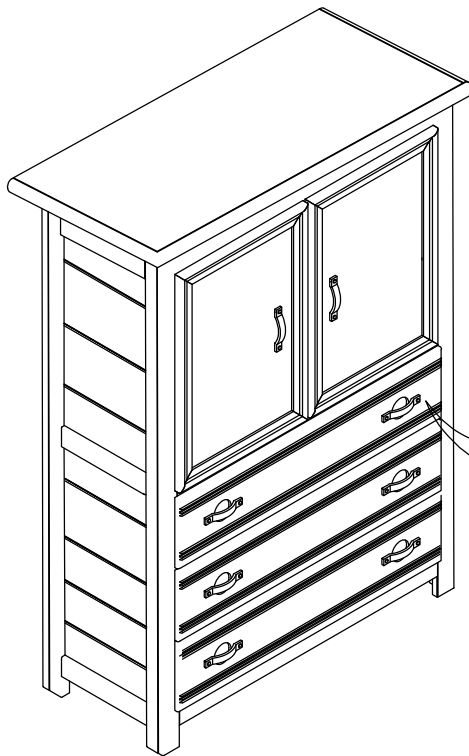

CREEKSID 3.0

DOOR CHEST

DOOR CHEST PART LIST				DOOR CHEST HARDWARE LIST			
	ITEM DESCRIPTION	IMAGE	QTY		ITEM DESCRIPTION	IMAGE	QTY
A	DOOR CHEST		1 PC	1	TIPPING RESTRAINT (CUSTOMER TO ASSEMBLE)		1 SET
				2	PHILIPS SCREWDRIVER (NOT PROVIDED)		1 PC

HARDWARE PACK LOCATION

SKU#	STYLE	COLOR	ITEM DESCRIPTION
34532526	325-LC3N	CHESTNUT	DOOR CHEST
34532538	325-LC3C	CHARCOAL	DOOR CHEST

ANTI-TIPPING KIT
HARDWARE PACK

**NOTE: ANTI-TIPPING KIT HARDWARE PACK
IS LOCATED IN THE DRAWER**

DO NOT USE SUBSTITUTE PARTS. PLEASE CONTACT YOUR RETAIL STORE OR WWW.ROOMSTOGO.COM
WITH SERVICE OR PARTS REPLACEMENT REQUEST.

This product is manufactured by (JSFC) for **ROOMS TO GO® | KIDS**