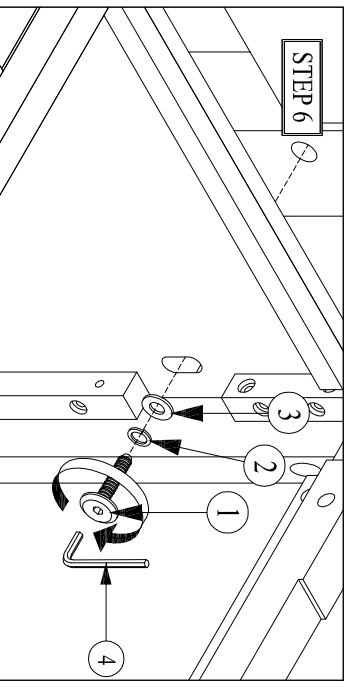

TWIN / FULL PANEL HEADBOARD PARTS LIST			
CODE	ITEM DESCRIPTION	IMAGE	QTY
A	Headboard		1 Pc

CODE	HARDWARE LIST	QTY
1	Bolt 5/16" x 18 x 1 3/16" 	2 Pcs
2	Lock Washers 5/16" 	2 Pcs
3	Flat Washer Ø8 x Ø18 x 1 mm 	2 Pcs
4	Allen Key 5 x 75 mm 	1 Pc
5	Screw Ø8 x 1 1/4" 	8 Pcs
6	Screwdriver (not included) 	

- Allen Key is included in hardware pack of item below :

- 6710Y-5A : Twin Panel Headboard
- 6710Y-8A : Full Panel Headboard
- 7710Y-5A : Twin Panel Headboard
- 7710Y-8A : Full Panel Headboard

TWIN / FULL PANEL FOOTBOARD PARTS LIST			
CODE	ITEM DESCRIPTION	IMAGE	QTY
B	Footboard		1 Pc
C	Slats		4 Pcs
SIDE STORAGE RAIL PARTS LIST			
CODE	ITEM DESCRIPTION	IMAGE	QTY
D	Side storage rail L or R 1 Pc		2 Pcs

ASSEMBLY INSTRUCTIONS

Slightly loose the Bolt on the Headboard

Attach Side Storage to Headboard and then tighten the Bolt

Slightly loose the Bolt on the Footboard

Attach Side Storage to Footboard and then tighten the Bolt

Open door Side Storage before attach Side Storage to HB and FB

Attach Side Storage to HB and FB with bolt, lock & flat washer

This product is manufactured by ALAM for **ROOMSTOGO | KIDS**

DO NOT USE SUBSTITUTE PARTS. PLEASE CONTACT YOUR RETAIL STORE OR WWW.ROOMSTOGO.COM WITH SERVICE OR PARTS REPLACEMENT REQUEST