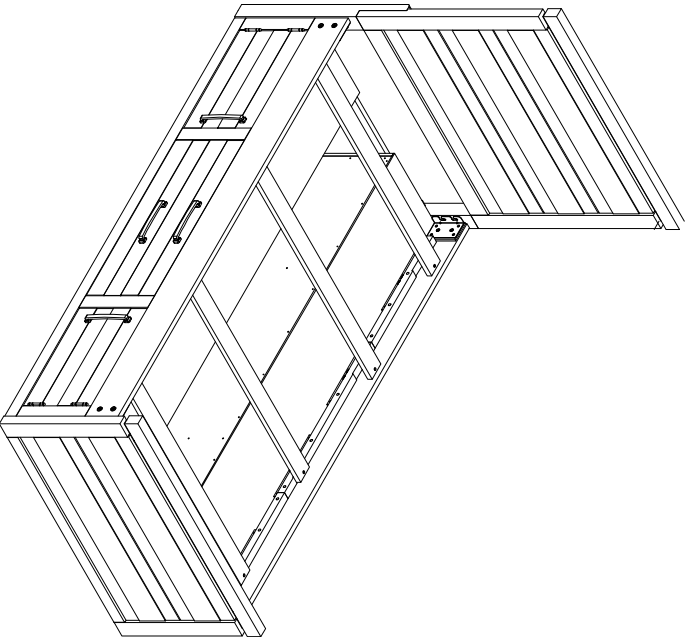

WESTOVER HILLS JR.
TWIN / FULL PANEL BED W/ 2 STORAGE RAIL

3456710P RECLAIMED BROWN			
TWIN PANEL BED W/ 2 STORAGE RAIL			
RTG SKU	STYLE#	ITEM DESCRIPTION	QTY
34567101	6710Y - 5A	Twin Panel Headboard	1 Pc
34767105	6710Y - 6A	Twin Footboard w/ 4 slats	1 Pc
35267106	6710Y - 11A	Side Storage Rail L or R 1 Pc	1 Pc
35267106	6710Y - 11A	Side Storage Rail L or R 1 Pc	1 Pc

3457710P RECLAIMED GRAY			
TWIN PANEL BED W/ 2 STORAGE RAIL			
RTG SKU	STYLE#	ITEM DESCRIPTION	QTY
34577102	7710Y - 5A	Twin Panel Headboard	1 Pc
34777106	7710Y - 6A	Twin Footboard w/ 4 slats	1 Pc
35277107	7710Y - 11A	Side Storage Rail L or R 1 Pc	1 Pc
35277107	7710Y - 11A	Side Storage Rail L or R 1 Pc	1 Pc

3466710P RECLAIMED BROWN			
FULL PANEL BED W/ 2 STORAGE RAIL			
RTG SKU	STYLE#	ITEM DESCRIPTION	QTY
34867107	6710Y - 8A	Full Panel Headboard	1 Pc
35067102	6710Y - 9A	Full Footboard w/ 4 slats	1 Pc
35267106	6710Y - 11A	Side Storage Rail L or R 1 Pc	1 Pc
35267106	6710Y - 11A	Side Storage Rail L or R 1 Pc	1 Pc