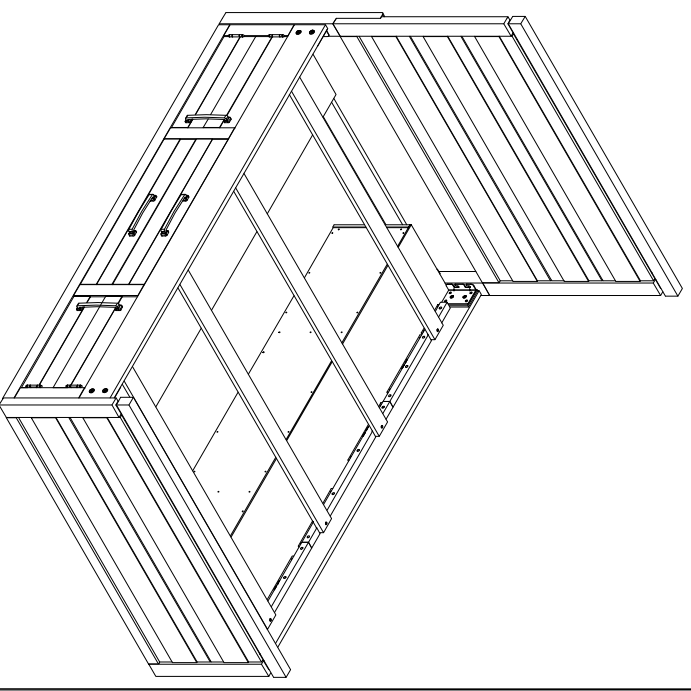

WESTOVER HILLS JR.
TWIN / FULL PANEL BED W/ 2 STORAGE RAIL

3456710P RECLAIMED BROWN			
TWIN PANEL BED W/ 2 STORAGE RAIL			
RTG SKU	STYLE#	ITEM DESCRIPTION	QTY
34567101	6710Y - 5A	Twin Panel Headboard	1 Pc
34767105	6710Y - 6A	Twin Footboard w/ 4 slats	1 Pc
35267106	6710Y - 11A	Side Storage Rail L or R 1 Pc	1 Pc
35267106	6710Y - 11A	Side Storage Rail L or R 1 Pc	1 Pc

3457710P RECLAIMED GRAY			
TWIN PANEL BED W/ 2 STORAGE RAIL			
RTG SKU	STYLE#	ITEM DESCRIPTION	QTY
34577102	7710Y - 5A	Twin Panel Headboard	1 Pc
34777106	7710Y - 6A	Twin Footboard w/ 4 slats	1 Pc
35277107	7710Y - 11A	Side Storage Rail L or R 1 Pc	1 Pc
35277107	7710Y - 11A	Side Storage Rail L or R 1 Pc	1 Pc

3466710P RECLAIMED BROWN			
FULL PANEL BED W/ 2 STORAGE RAIL			
RTG SKU	STYLE#	ITEM DESCRIPTION	QTY
34867107	6710Y - 8A	Full Panel Headboard	1 Pc
35067102	6710Y - 9A	Full Footboard w/ 4 slats	1 Pc
35267106	6710Y - 11A	Side Storage Rail L or R 1 Pc	1 Pc
35267106	6710Y - 11A	Side Storage Rail L or R 1 Pc	1 Pc

3467710P RECLAIMED GRAY			
FULL PANEL BED W/ 2 STORAGE RAIL			
RTG SKU	STYLE#	ITEM DESCRIPTION	QTY
34877108	7710Y - 8A	Full Panel Headboard	1 Pc
35077103	7710Y - 9A	Full Footboard w/ 4 slats	1 Pc
35277107	7710Y - 11A	Side Storage Rail L or R 1 Pc	1 Pc
35277107	7710Y - 11A	Side Storage Rail L or R 1 Pc	1 Pc