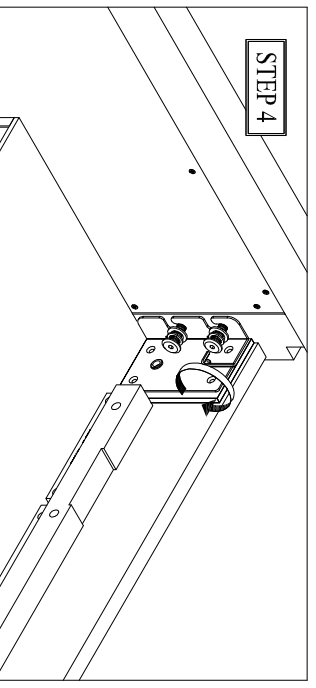

Slightly loose the Bolt on the Headboard

Attach Side Storage to Headboard and then tighten the Bolt