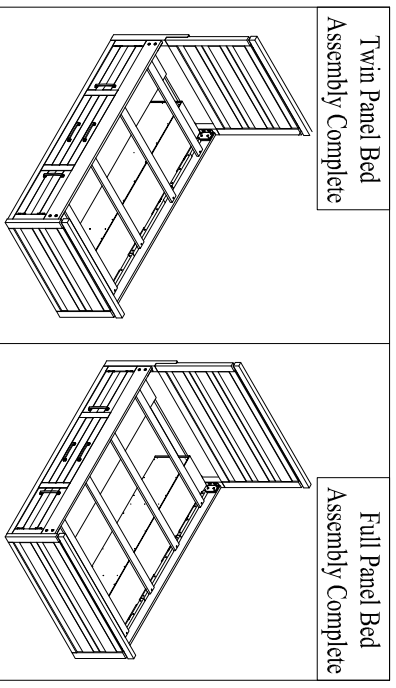

- Allen Key is included in hardware pack of item below :

- 6710Y-5A : Twin Panel Headboard
- 6710Y-8A : Full Panel Headboard
- 7710Y-5A : Twin Panel Headboard
- 7710Y-8A : Full Panel Headboard

TWIN / FULL PANEL FOOTBOARD PARTS LIST			
CODE	ITEM DESCRIPTION	IMAGE	QTY
B	Footboard		1 Pc
C	Slats		4 Pcs
SIDE STORAGE RAIL PARTS LIST			
CODE	ITEM DESCRIPTION	IMAGE	QTY
D	Side storage rail L or R 1 Pc		2 Pcs

This product is manufactured by ALAM for **ROOMS TO GO** | **KIDS**[™]
 DO NOT USE SUBSTITUTE PARTS. PLEASE CONTACT YOUR RETAIL STORE OR WWW.ROOMSTOGO.COM
 WITH SERVICE OR PARTS REPLACEMENT REQUEST

Thank you for purchasing this quality product. Be sure to check all packing material carefully for small parts which may have come loose inside the carton during shipment. Identify and count all parts and compare with the parts list below. Read all instructions before assembling and keep these instructions for future reference.

ASSEMBLY INSTRUCTIONS

Slightly loose the Bolt on the Headboard

Attach Side Storage to Headboard and then tighten the Bolt

Slightly loose the Bolt on the Footboard

Attach Side Storage to Footboard and then tighten the Bolt

Open door Side Storage before attach Side Storage to HB and FB

Attach Side Storage to HB and FB with bolt, lock & flat washer

This product is manufactured by ALAM for **ROOMSTOGO | KIDS**

DO NOT USE SUBSTITUTE PARTS. PLEASE CONTACT YOUR RETAIL STORE OR WWW.ROOMSTOGO.COM WITH SERVICE OR PARTS REPLACEMENT REQUEST