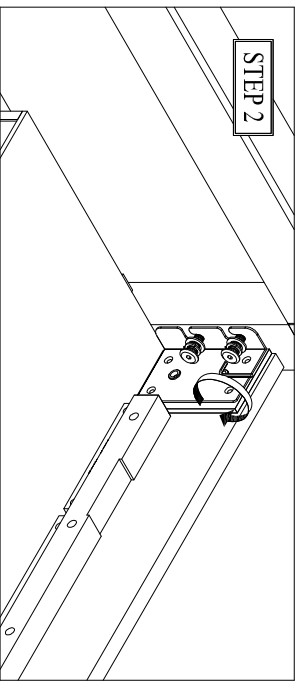

Thank you for purchasing this quality product. Be sure to check all packing material carefully for small parts which may have come loose inside the carton during shipment. Identify and count all parts and compare with the parts list below. Read all instructions before assembling and keep these instructions for future reference.

ASSEMBLY INSTRUCTIONS