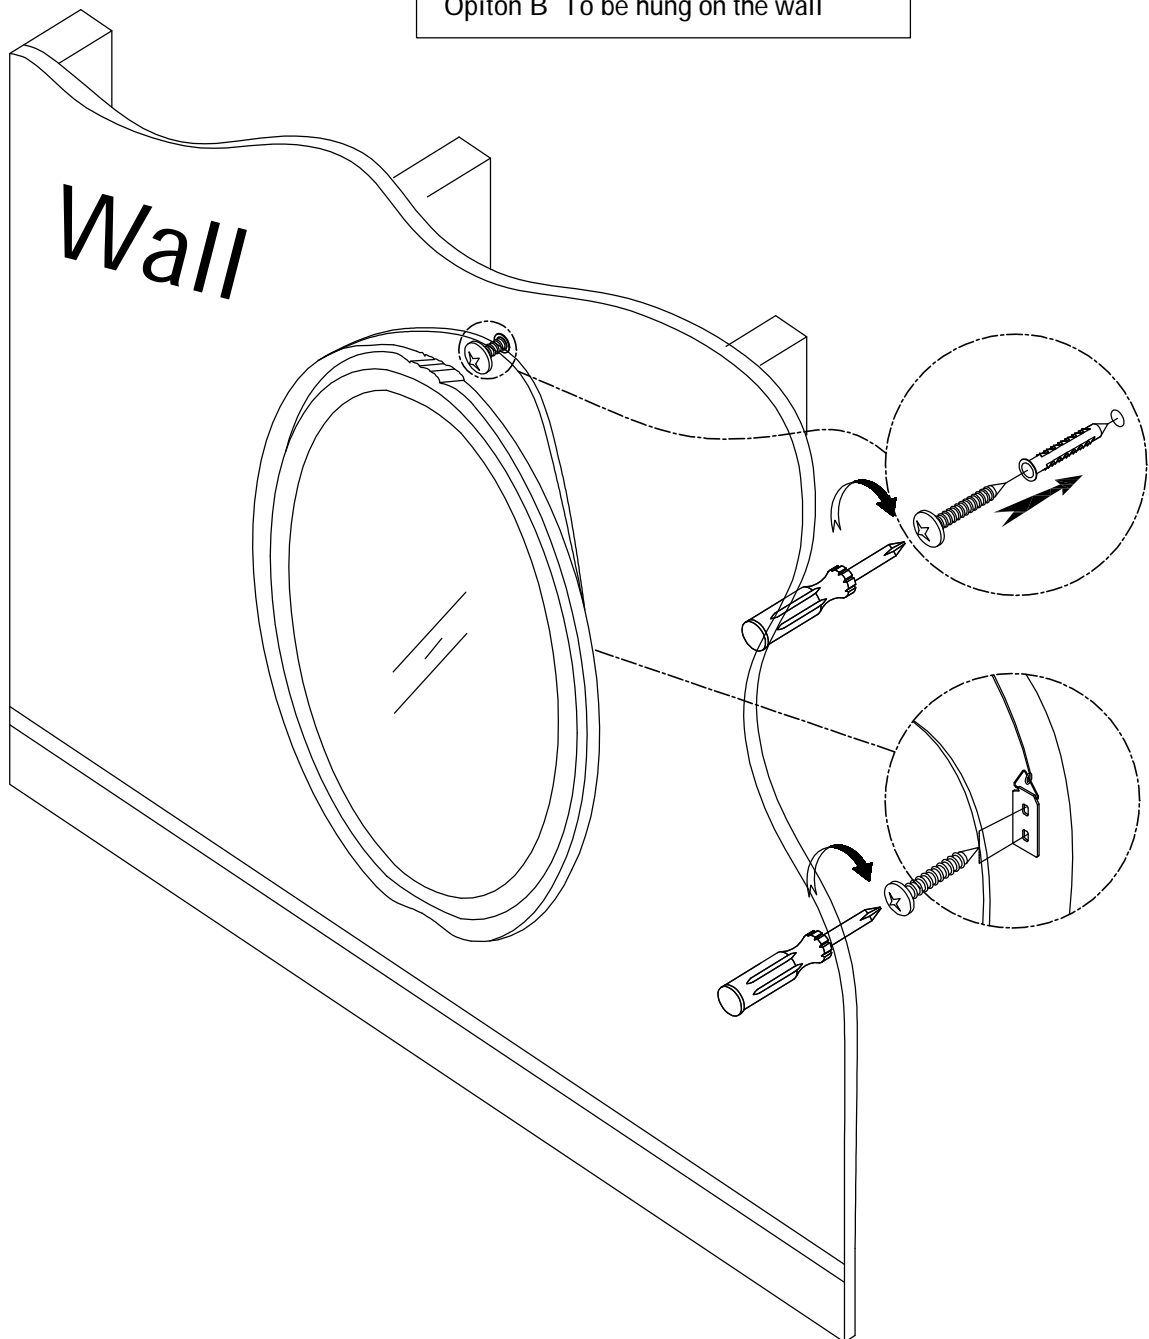

Thank you for purchasing this quality product. Be sure to check all packing materials carefully for small parts which may have come loose inside the carton during shipment. Identify and count all parts and compare with the parts list. Read all instructions before assembling furniture and keep these instructions for future reference.

ASSEMBLY INSTRUCTION

Option B To be hung on the wall

This product is manufactured by GLOB for

ROOMS TO GO | **KIDS™**

DO NOT USE SUBSTITUTE PARTS. PLEASE CONTACT YOUR RETAIL STORE OR WWW.ROOMSTOGO.COM WITH SERVICE OR PARTS REPLACEMENT REQUEST