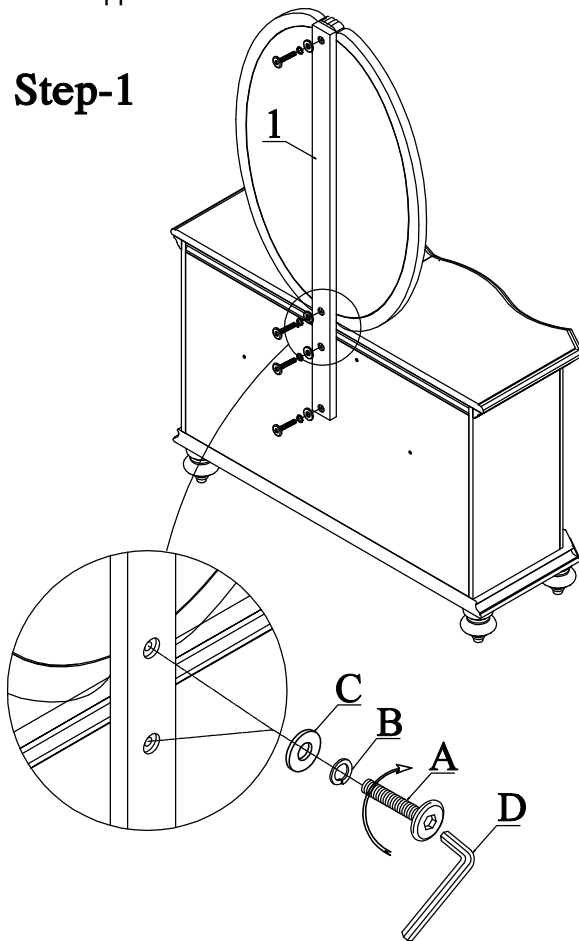

Thank you for purchasing this quality product. Be sure to check all packing materials carefully for small parts which may have come loose inside the carton during shipment. Identify and count all parts and compare with the parts list. Read all instructions before assembling furniture and keep these instructions for future reference.

ASSEMBLY INSTRUCTION

There are two options to assemble mirror: Option A to be mounted to the casegoods or Option B to be hung on the wall.

Option A To be mounted to the casegoods

Use allen wrench to assemble the support rail.

Step-1