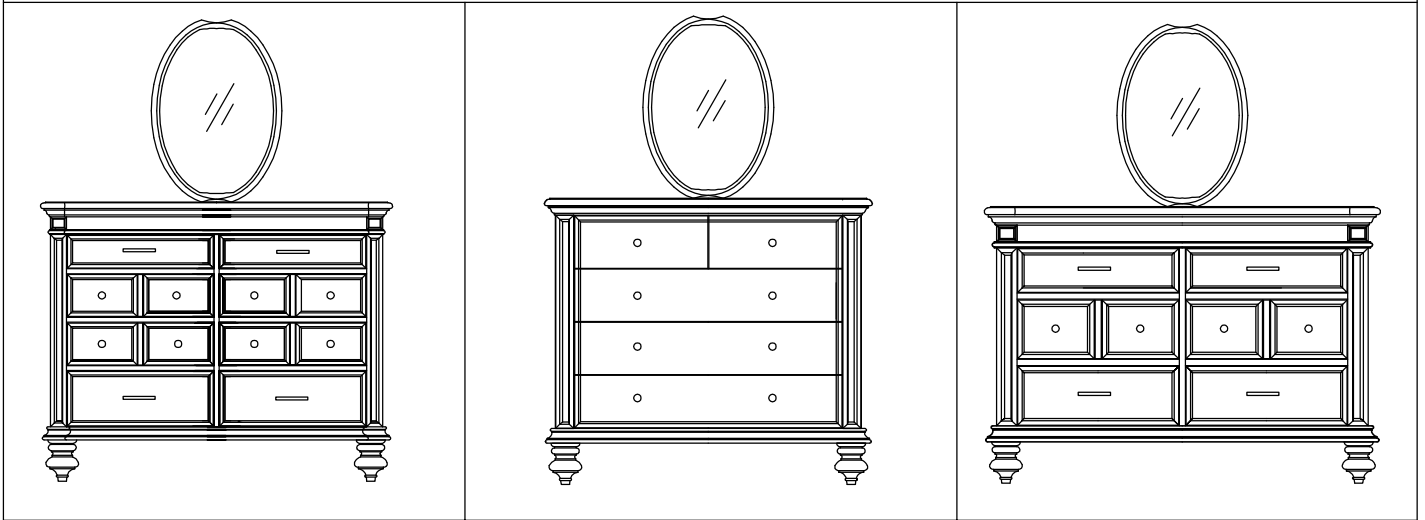

992/899Y OVAL MIRROR

RTG SKU	STYLE #	COLOR	DESCRIPTION
34709925	992-18M	WHITE	OVAL MIRROR
34589905	899Y-18M	PLATINUM	OVAL MIRROR

This product is manufactured by GLOB for **ROOMS TO GO** | **KIDS™**

DO NOT USE SUBSTITUTE PARTS. PLEASE CONTACT YOUR RETAIL STORE OR WWW.ROOMSTOGO.COM WITH SERVICE OR PARTS REPLACEMENT REQUEST