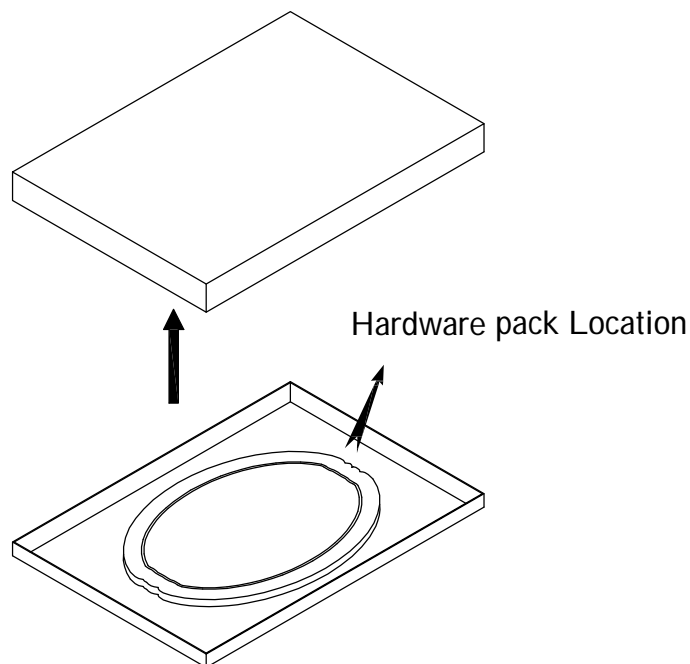

PARTS LIST :			
PARTS	PICTURE	DESCRIPTION	Q'TY
1		SUPPORT RAIL	1PC

HARDWARE LIST			Q'TY
A		Ø 1/4"*20*1-1/2" ALLEN BOLT	4PCS
B		Ø 1/4" LOCK WASHER	4PCS
C		Ø 1/4"*19*2mm FLAT WASHER	4PCS
D		4mm ALLEN WRENCH	1PC
E		TIPPING RESTRAINT	1PC

HARDWARE REQUIRED	
	SCREW DRIVER (NOT INCLUDED)

Hardware Pack Locations:

RTG SKU	STYLE #	COLOR	DESCRIPTION
34709925	992-18M	WHITE	OVAL MIRROR
34589905	899Y-18M	PLATINUM	OVAL MIRROR

This product is manufactured by GLOB for **ROOMS TO GO** | **KIDS™**

DO NOT USE SUBSTITUTE PARTS. PLEASE CONTACT YOUR RETAIL STORE OR WWW.ROOMSTOGO.COM WITH SERVICE OR PARTS REPLACEMENT REQUEST