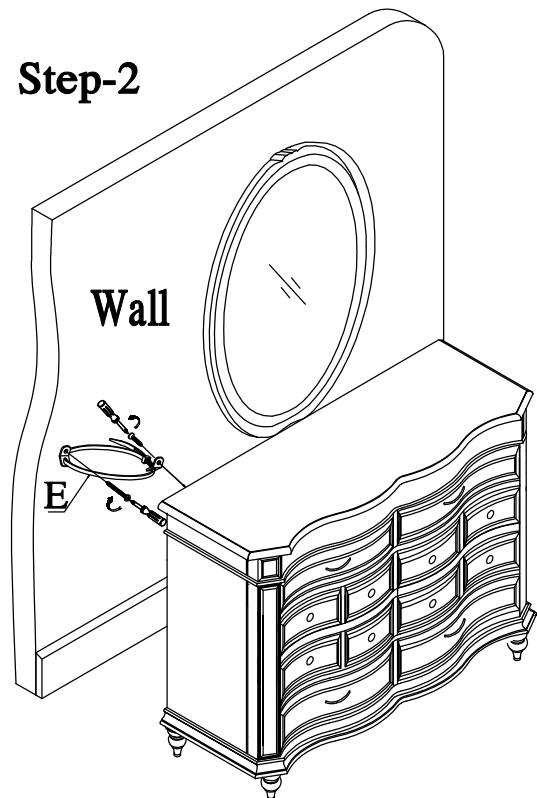

Thank you for purchasing this quality product. Be sure to check all packing materials carefully for small parts which may have come loose inside the carton during shipment. Identify and count all parts and compare with the parts list. Read all instructions before assembling furniture and keep these instructions for future reference.

ASSEMBLY INSTRUCTION

There are two options to assemble mirror: Option A to be mounted to the casegoods or Option B to be hung on the wall.

Option A To be mounted to the casegoods

Use allen wrench to assemble the support rail.

Step-1

Step-2

Assemble anti-tipping kit to the wall and casegood.

This product is manufactured by GLOB for

ROOMS TO GO | **KIDS™**

DO NOT USE SUBSTITUTE PARTS. PLEASE CONTACT YOUR RETAIL STORE OR WWW.ROOMSTOGO.COM WITH SERVICE OR PARTS REPLACEMENT REQUEST