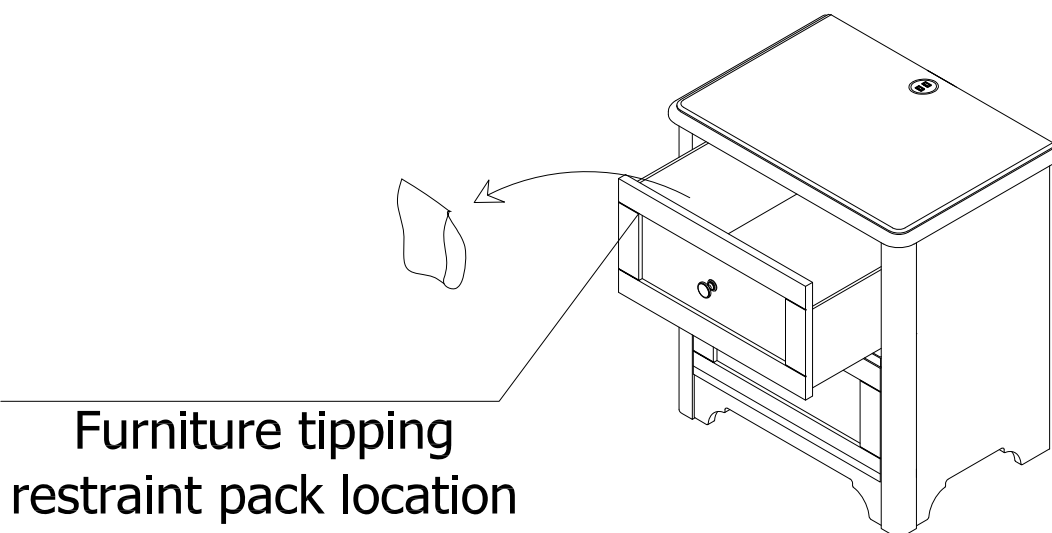

Hardware Pack Location

34599514 NIGHTSTAND - FAWN			
	RTG SKU	STYLE#	ITEM DESCRIPTION
A	34599514	9951-3101	NIGHTSTAND

DO NOT USE SUBSTITUTE PARTS.
PLEASE CONTACT YOUR RETAIL STORE OR WWW.ROOMSTOGO.COM WITH SERVICE OR PARTS
REPLACEMENT REQUEST.

This product is manufactured by LEGC for **ROOMS TO GO** | **KIDS**