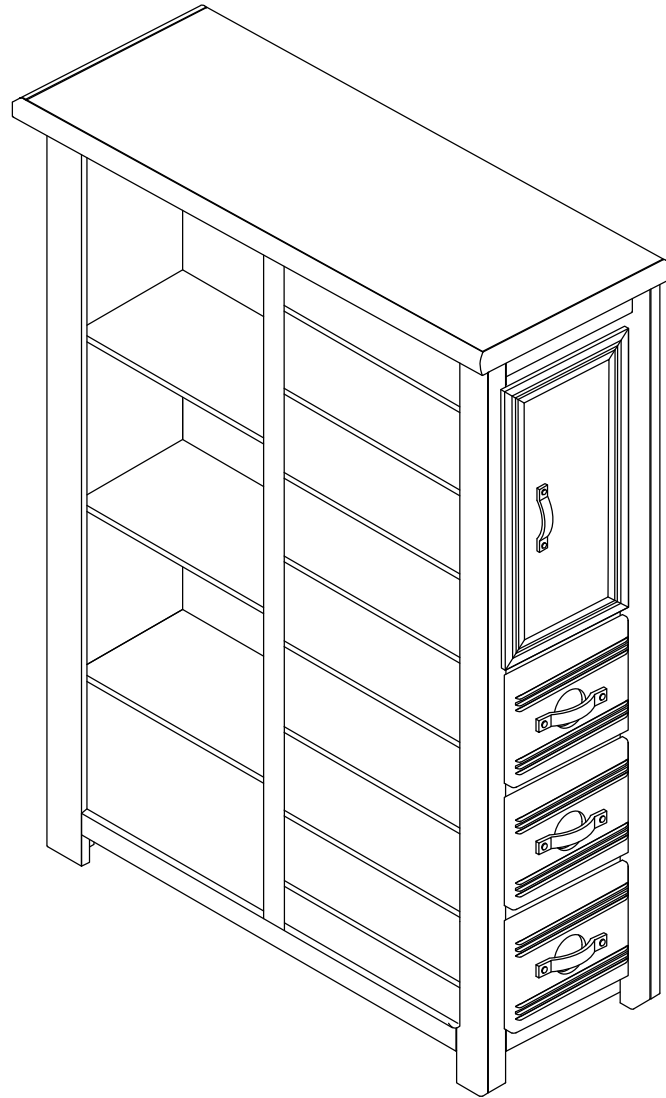

CREEKSIDE 3.0

SLIM CHEST

SKU#	STYLE	COLOR	ITEM DESCRIPTION
34632528	325-LCHN	CHESTNUT	SLIM CHEST
34632530	325-LCHC	CHARCOAL	SLIM CHEST

DO NOT USE SUBSTITUTE PARTS. PLEASE CONTACT YOUR RETAIL STORE OR WWW.ROOMSTOGO.COM WITH SERVICE OR PARTS REPLACEMENT REQUEST.

This product is manufactured by (JSFC) for **ROOMS TO GO® | KIDS**

CREEKSID 3.0

SLIM CHEST

SLIM CHEST PART LIST				SLIM CHEST HARDWARE LIST			
	ITEM DESCRIPTION	IMAGE	QTY		ITEM DESCRIPTION	IMAGE	QTY
A	SLIM CHEST		1 PC	1	TIPPING RESTRAINT (CUSTOMER TO ASSEMBLE)		1 SET
				2	PHILIPS SCREWDRIVER (NOT PROVIDED)		1 PC

HARDWARE PACK LOCATION

SKU#	STYLE	COLOR	ITEM DESCRIPTION
34632528	325-LCHN	CHESTNUT	SLIM CHEST
34632530	325-LCHC	CHARCOAL	SLIM CHEST

NOTE: ANTI-TIPPING KIT HARDWARE PACK IS LOCATED IN THE DRAWER

DO NOT USE SUBSTITUTE PARTS. PLEASE CONTACT YOUR RETAIL STORE OR WWW.ROOMSTOGO.COM WITH SERVICE OR PARTS REPLACEMENT REQUEST.