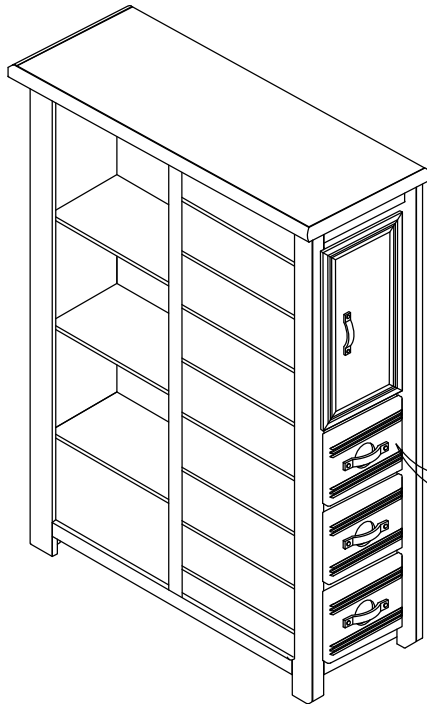

CREEKSIDE 3.0

SLIM CHEST

SKU#	STYLE	COLOR	ITEM DESCRIPTION
34632528	325-LCHN	CHESTNUT	SLIM CHEST
34632530	325-LCHC	CHARCOAL	SLIM CHEST

DO NOT USE SUBSTITUTE PARTS. PLEASE CONTACT YOUR RETAIL STORE OR WWW.ROOMSTOGO.COM WITH SERVICE OR PARTS REPLACEMENT REQUEST.

This product is manufactured by (JSFC) for **ROOMS TO GO® | KIDS**

CREEKSID 3.0

SLIM CHEST

SLIM CHEST PART LIST				SLIM CHEST HARDWARE LIST			
	ITEM DESCRIPTION	IMAGE	QTY		ITEM DESCRIPTION	IMAGE	QTY
A	SLIM CHEST		1 PC	1	TIPPING RESTRAINT (CUSTOMER TO ASSEMBLE)		1 SET
				2	PHILIPS SCREWDRIVER (NOT PROVIDED)		1 PC

HARDWARE PACK LOCATION

SKU#	STYLE	COLOR	ITEM DESCRIPTION
34632528	325-LCHN	CHESTNUT	SLIM CHEST
34632530	325-LCHC	CHARCOAL	SLIM CHEST

NOTE: ANTI-TIPPING KIT HARDWARE PACK IS LOCATED IN THE DRAWER

DO NOT USE SUBSTITUTE PARTS. PLEASE CONTACT YOUR RETAIL STORE OR WWW.ROOMSTOGO.COM WITH SERVICE OR PARTS REPLACEMENT REQUEST.