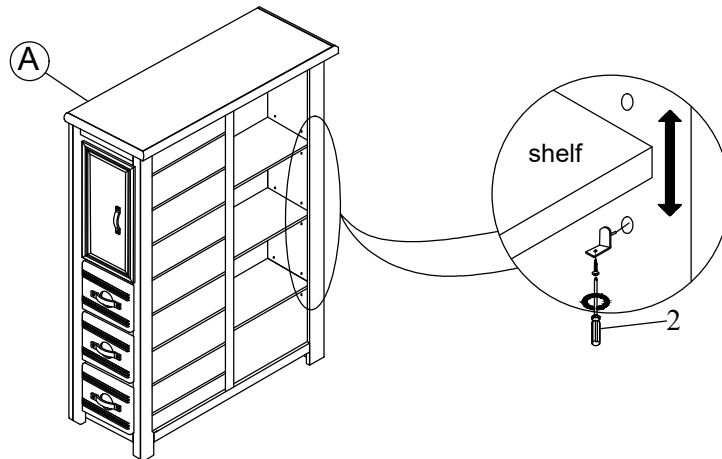

Thank you for purchasing this quality product. Be sure to check all packing material carefully for small parts which may have come loose inside the carton during shipment. Identify and count all parts and compare with the parts list below. Read all instructions before assembling bed and keep these instruction for future reference.

Assembly Instructions:

STEP 1

To adjust shelf position: Remove the set screws from the bottom of the shelf with screwdriver (2) (not provided). Reposition the shelf and bracket to the desired holes, align, and reinstall the screws.