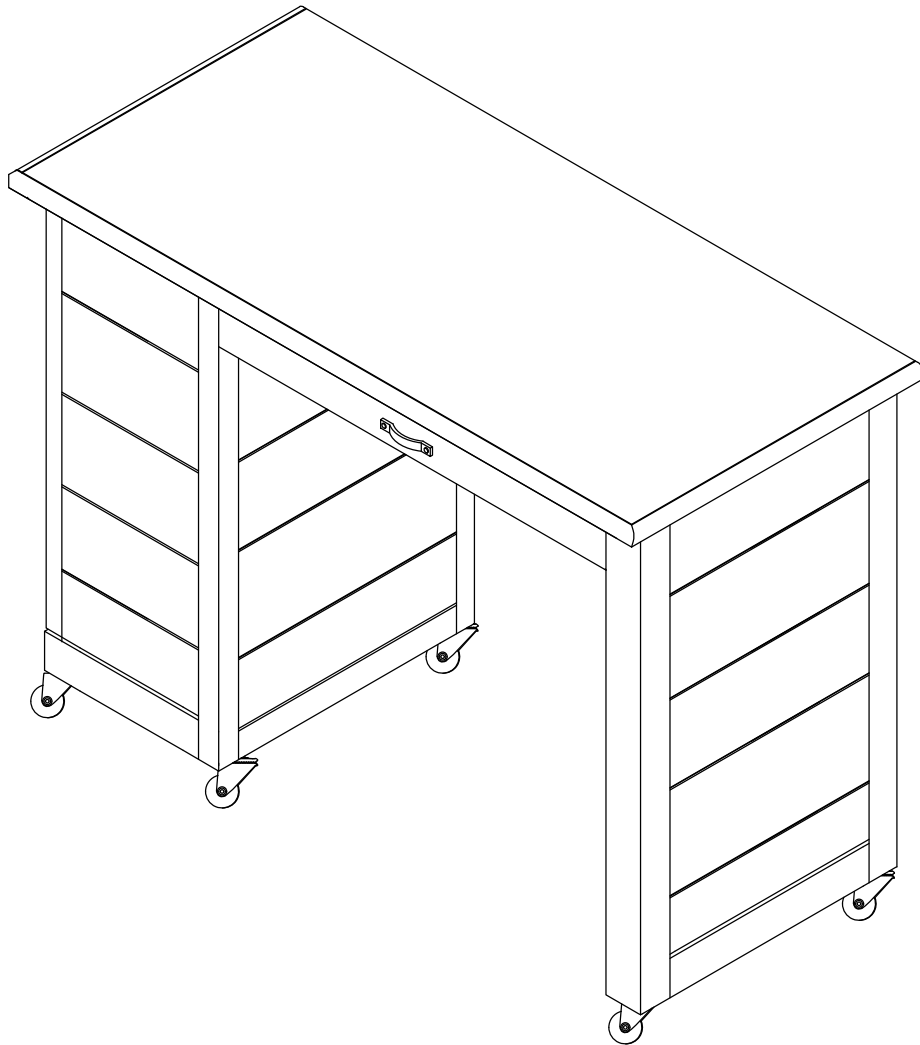

CREEKSID 3.0

CASTER DESK

SKU#	STYLE	COLOR	ITEM DESCRIPTION
34732520	325-DKSN	CHESTNUT	CASTER DESK
34732532	325-DKSC	CHARCOAL	CASTER DESK

DO NOT USE SUBSTITUTE PARTS. PLEASE CONTACT YOUR RETAIL STORE OR WWW.ROOMSTOGO.COM WITH SERVICE OR PARTS REPLACEMENT REQUEST.

This product is manufactured by (JSFC) for **ROOMS TO GO® | KIDS**

CREEKSIDE 3.0

CASTER DESK

CASTER DESK PART LIST		
ITEM DESCRIPTION	IMAGE	QTY
A CASTER DESK		1 PC

CASTER DESK PRE-ASSEMBLED HARDWARE LIST		
ITEM DESCRIPTION	IMAGE	QTY
1 CASTER		6 PCS