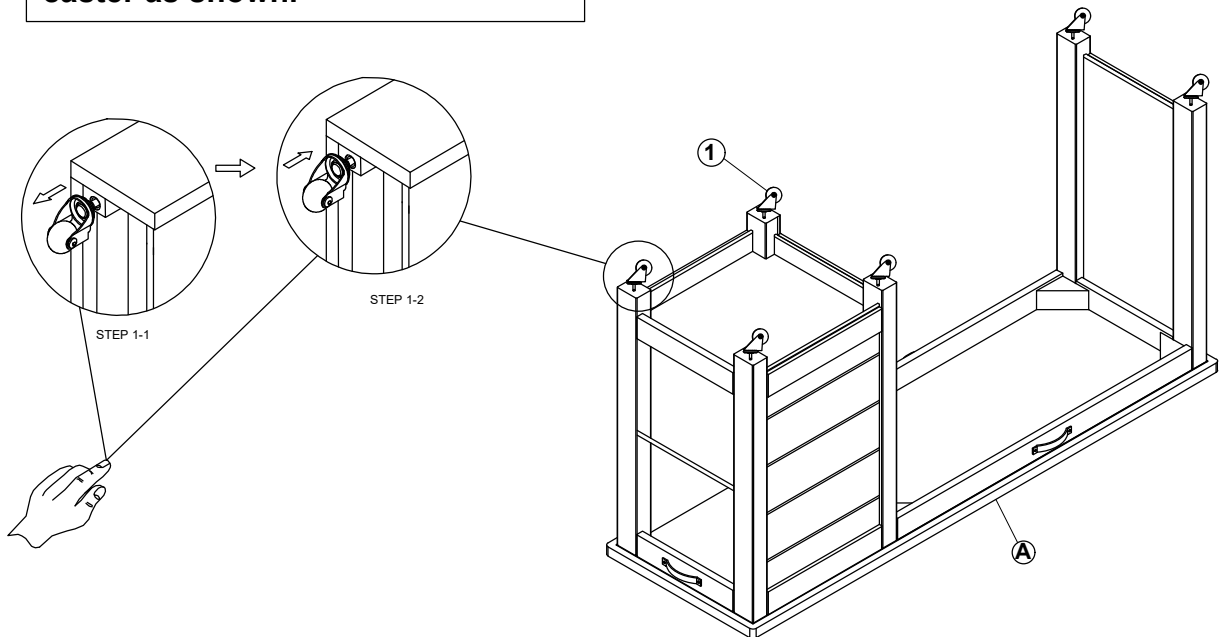

CREEKSIDE 3.0

CASTER DESK

CASTER DESK PART LIST		
ITEM DESCRIPTION	IMAGE	QTY
A CASTER DESK		1 PC

CASTER DESK PRE-ASSEMBLED HARDWARE LIST		
ITEM DESCRIPTION	IMAGE	QTY
1 CASTER		6 PCS

HARDWARE PACK LOCATION

STEP 1

To replace the caster, pull out the caster by hand, then insert the new caster as shown.

DO NOT USE SUBSTITUTE PARTS. PLEASE CONTACT YOUR RETAIL STORE OR WWW.ROOMSTOGO.COM WITH SERVICE OR PARTS REPLACEMENT REQUEST.

This product is manufactured by (JSFC) for **ROOMS TO GO® | KIDS**