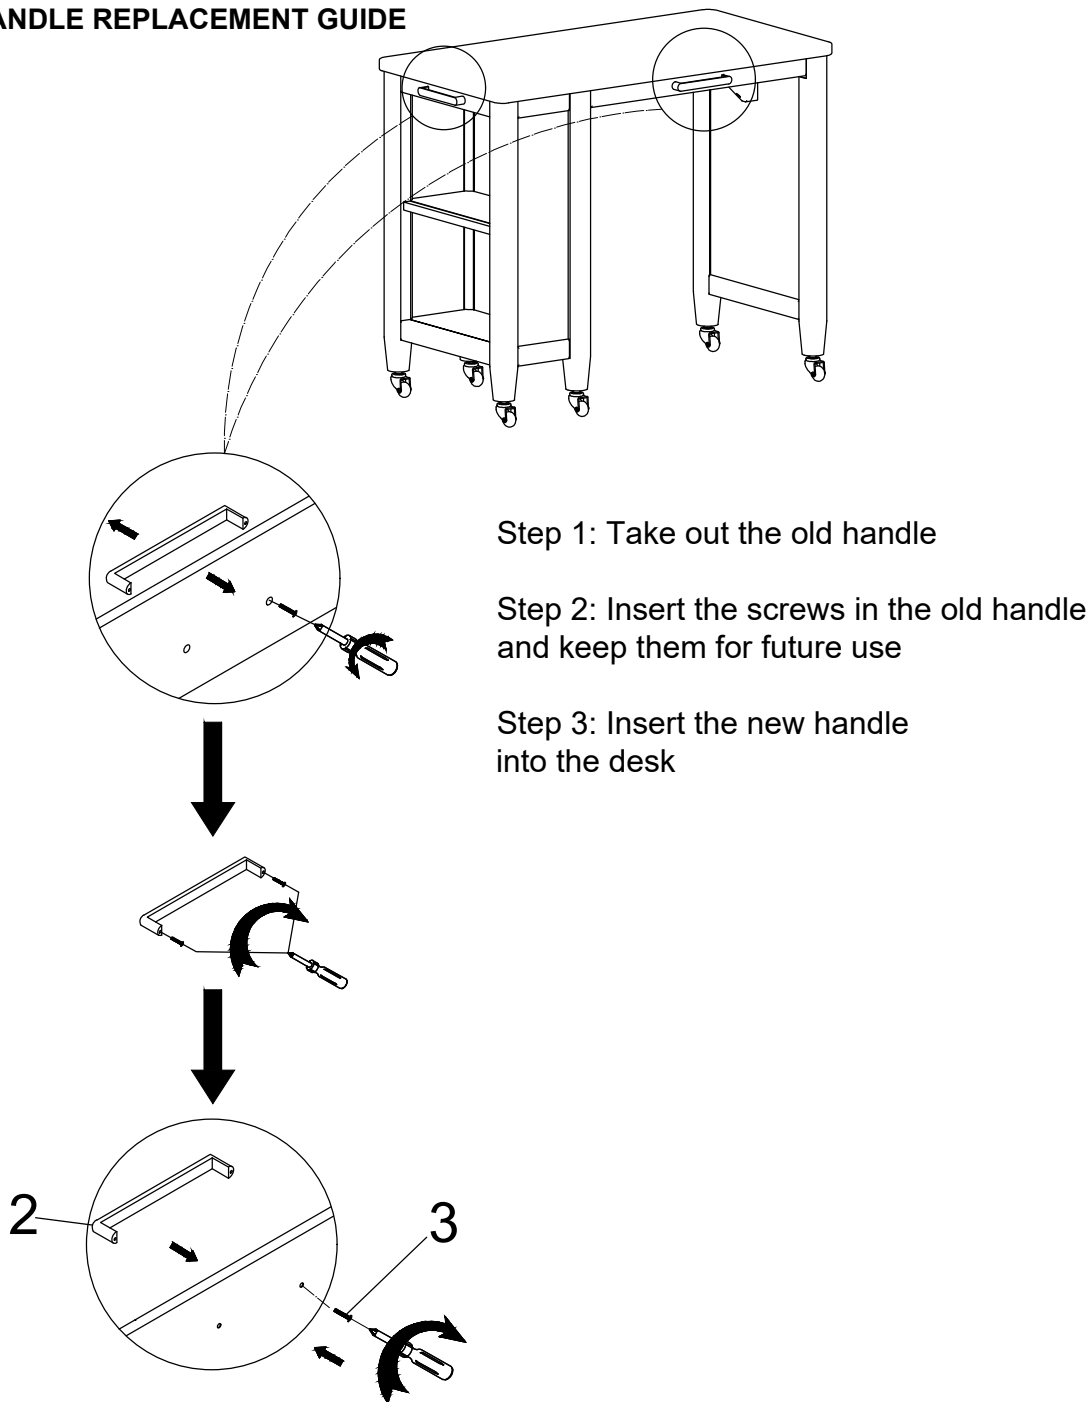

Thank you for purchasing this quality product. Be sure to check all packing material carefully for small parts which may have come loose inside the carton during shipment. Identify and count all parts and compare with the parts list below. Read all instructions before assembling bed and keep these instruction for future reference.

Assembly Instructions:

HANDLE REPLACEMENT GUIDE

There is an extra set of knobs and handles that can be replaced as shown.

DO NOT USE SUBSTITUTE PARTS. PLEASE CONTACT YOUR RETAIL STORE OR WWW.ROOMSTOGO.COM WITH SERVICE OR PARTS REPLACEMENT REQUEST.

This product is manufactured by (JSFC) for **ROOMS TO GO® | KIDS**