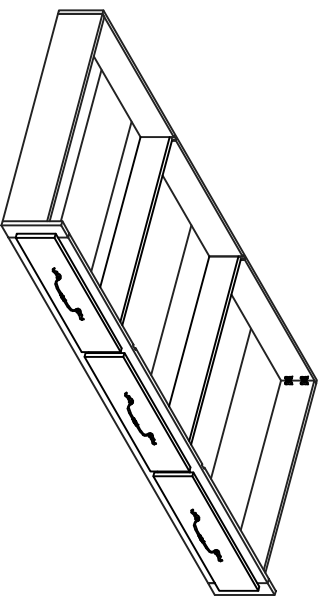

CARAWAY COVE
 TWIN STORAGE TRUNDLE

34964204 - TWIN STORAGE TRUNDLE - GRAY CHALK				
RTG SKU#	STYLE#	ITEM DESCRIPTION	IMAGE	QTY
A	34964204	6420	FRONT	1
B	34964204	6420	BACK	1
C	34964204	6420	SIDES	2
D	34964204	6420	SLAT ROLL	2
E	34964204	6420	DIVIDERS	2

Hardware List			
	ITEM DESCRIPTION	IMAGE	QTY
1	Hardware Bolt 1/2"		8
2	Hardware Handle		3
3	Bolt 8-32 x 5/8"		6
4	Screw #6 x 2"		4

DO NOT USE SUBSTITUTE PARTS. PLEASE CONTACT YOUR RETAIL STORE OR WWW.ROOMSTOGO.COM WITH SERVICE OR PARTS REPLACEMENT REQUEST

Thank you for purchasing this quality product. Be sure to check all packing material carefully for small parts which may have come loose inside the carton during shipment. Identify and count all parts and compare with the parts list below. Read all instructions before assembling bed and keep these instructions for future reference.