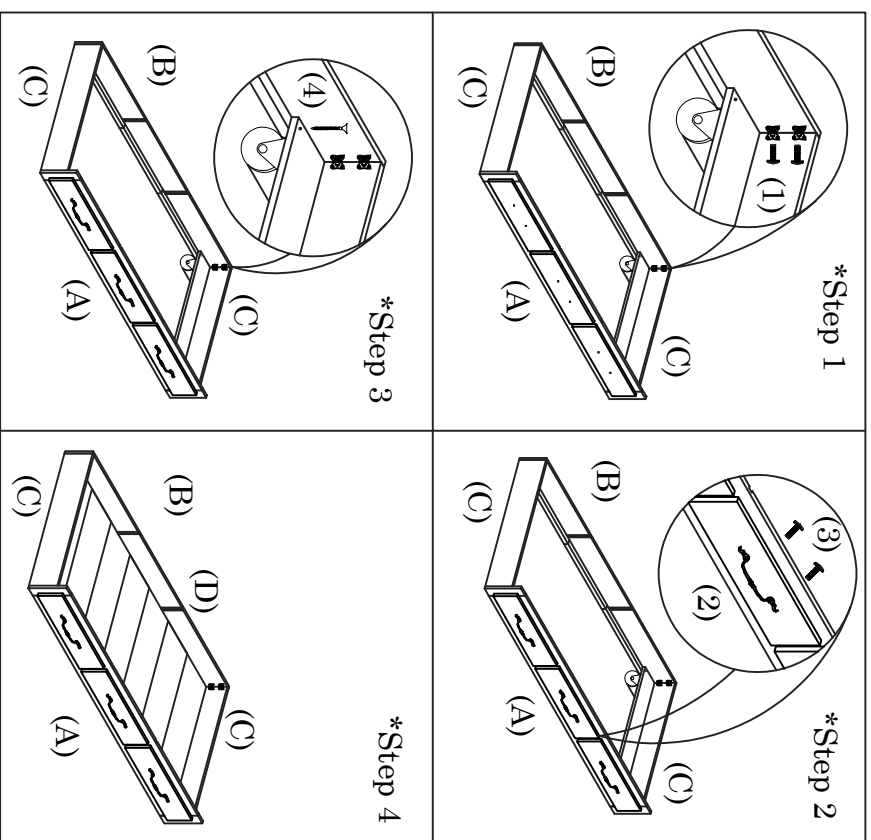

Assembly Instructions:

DO NOT USE SUBSTITUTE PARTS. PLEASE CONTACT YOUR RETAIL STORE OR WWW.ROOMSTOGO.COM WITH SERVICE OR PARTS REPLACEMENT REQUEST