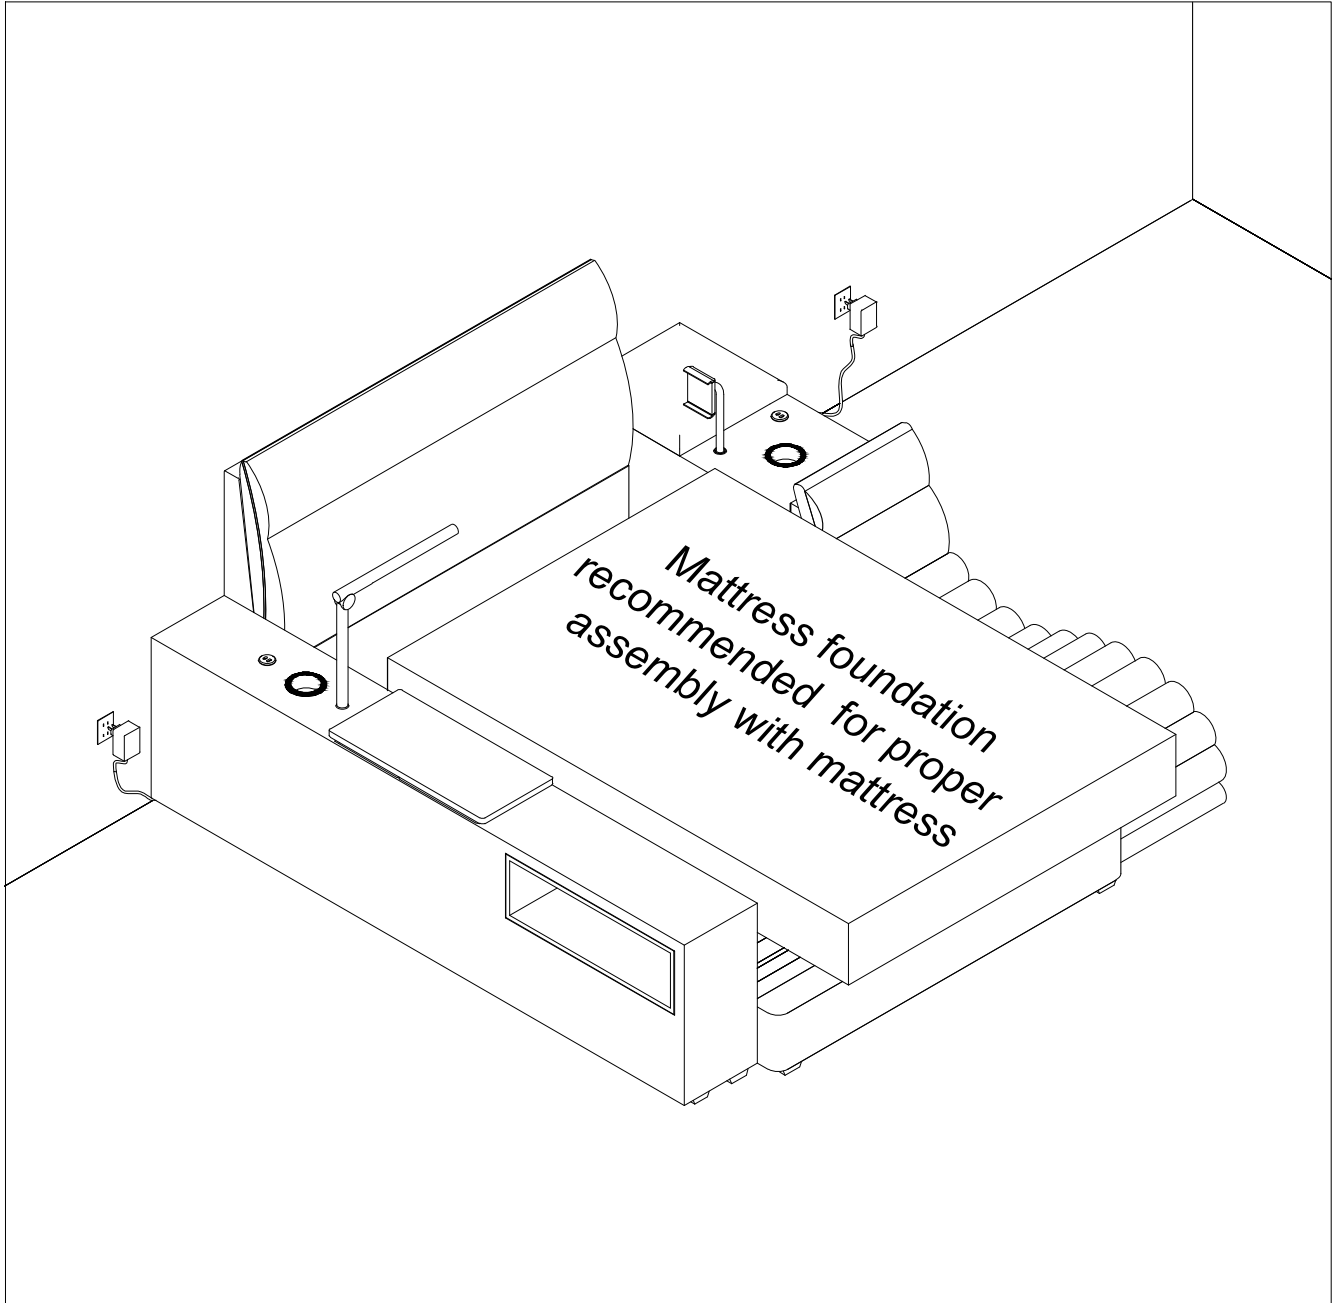

Thank you for purchasing this quality product. Be sure to check all packing material carefully for small parts which may have come loose inside the carton during shipment. Identify and count all parts and compare with the parts list below. Read all instruction before assembling bed and keep these instructions for future reference.

ASSEMBLY INSTRUCTIONS:

A mattress foundation is recommended for proper assembly with mattress.

Place the mattress foundation (not provided) on top of the slat roll

This product is manufactured by (GINA) for **ROOMS TO GO® | KIDS**

DO NOT USE SUBSTITUTE PARTS. PLEASE CONTACT YOUR RETAIL STORE OR WWW.ROOMSTOGO.COM
WITH SERVICE OR PARTS REPLACEMENT REQUEST