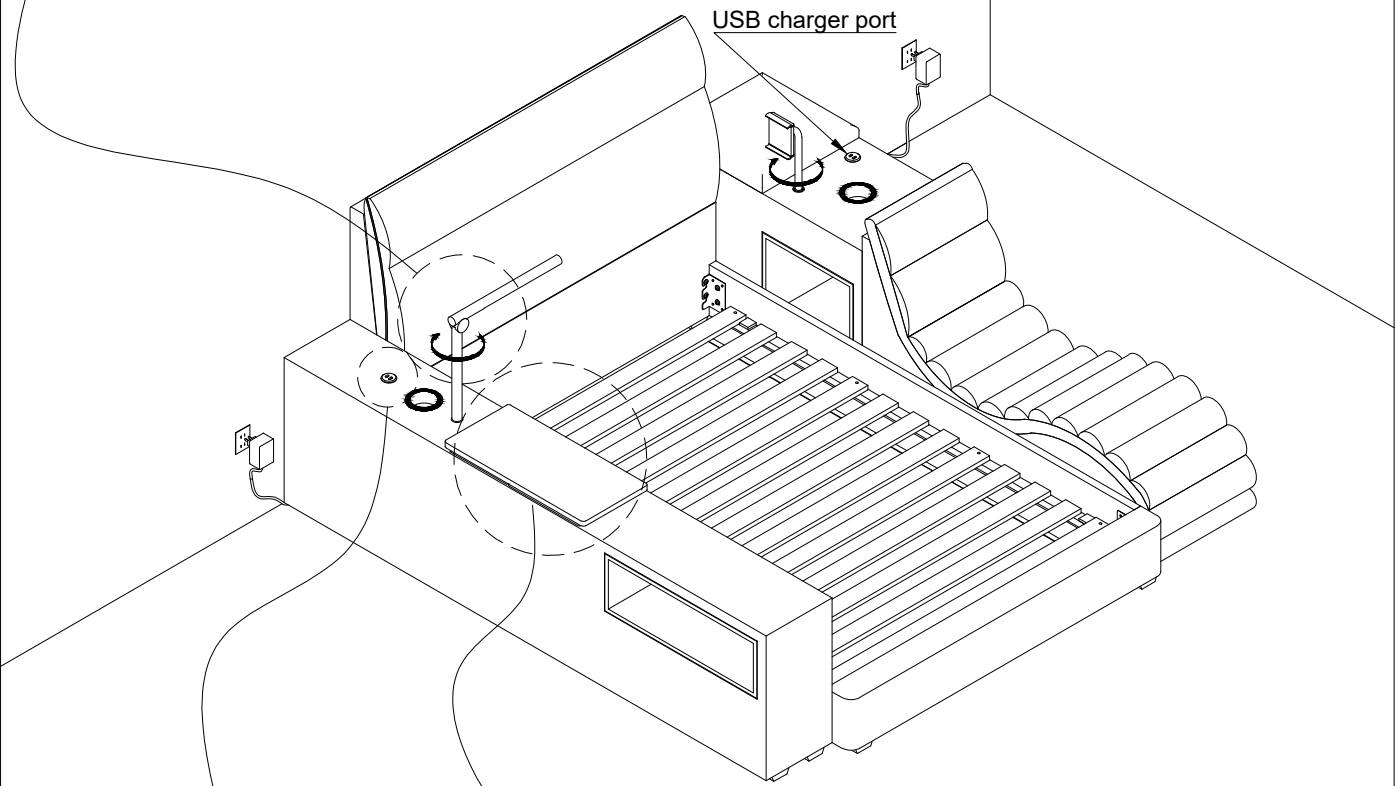

ASSEMBLY INSTRUCTIONS:

Step 8

SET UP THE BOOKCASE + NIGHTSTAND + LOUNGER TO THE BED

This product is manufactured by (GINA) for **ROOMS TO GO® | KIDS**

DO NOT USE SUBSTITUTE PARTS. PLEASE CONTACT YOUR RETAIL STORE OR WWW.ROOMSTOGO.COM
WITH SERVICE OR PARTS REPLACEMENT REQUEST

ASSEMBLY INSTRUCTIONS:

LED Light Operation Instructions

Remarks: Positions of Reading Led Light and Phone Case could be switchable.

USB charger port

Pull the panel up to adjust the height

The panel can be swivelable.