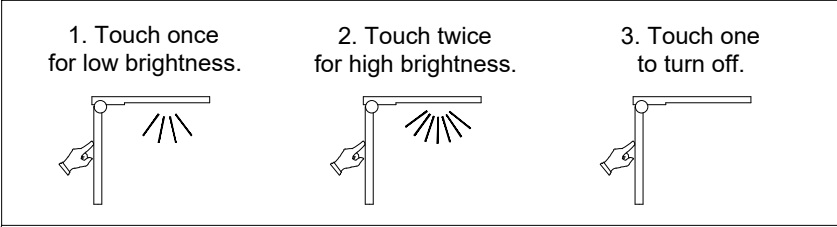

ASSEMBLY INSTRUCTIONS:

LED Light Operation Instructions

Remarks: Positions of Reading Led Light and Phone Case could be switchable.

USB charger port

Pull the panel up to adjust the height

The panel can be swivelable.