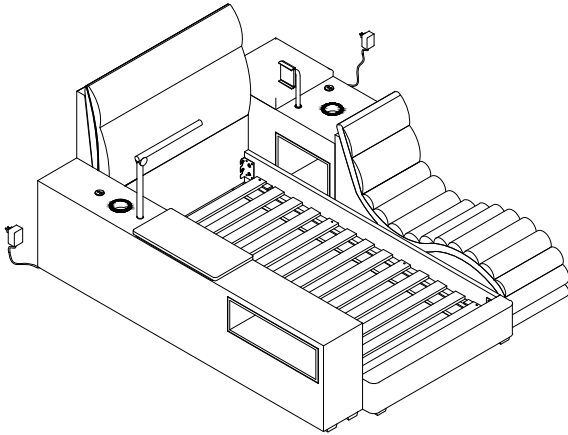

CLOUD9

24001 MODULAR BED

3402405P-24001 TWIN BED-SADDLE			
RTG SKU	STYLE #	DESCRIPTION	QTY
34624052	24001B-THB	TWIN HEADBOARD	1Pc
34724054	24001B-TFB	TWIN FOOTBOARD W/ SLAT ROLL	1Pc
35524051	24001B-SR	SIDE RAIL 2PCS	2Pcs
35024051	24001B-B	BOOKCASE	1Pc
35224055	24001B-L	LOUNGER	1Pc
34224054	24001B-N	NIGHTSTAND	1Pc

3412405P-24001 FULL BED-SADDLE			
RTG SKU	STYLE #	DESCRIPTION	QTY
34824056	24001B-FHB	FULL HEADBOARD	1Pc
34924058	24001B-FFB	FULL FOOTBOARD W/ SLAT ROLL	1Pc
35524051	24001B-SR	SIDE RAIL 2PCS	2Pcs
35024051	24001B-B	BOOKCASE	1Pc
35224055	24001B-L	LOUNGER	1Pc
34224054	24001B-N	NIGHTSTAND	1Pc

3402406P-24001 TWIN BED-CHARCOAL			
RTG SKU	STYLE #	DESCRIPTION	QTY
34624064	24001C-THB	TWIN HEADBOARD	1Pc
34724066	24001C-TFB	TWIN FOOTBOARD W/ SLAT ROLL	1Pc
35524063	24001C-SR	SIDE RAIL 2PCS	2Pcs
35024063	24001C-B	BOOKCASE	1Pc
35224067	24001C-L	LOUNGER	1Pc
34224066	24001C-N	NIGHTSTAND	1Pc

3412406P-24001 FULL BED-CHARCOAL			
RTG SKU	STYLE #	DESCRIPTION	QTY
34824068	24001C-FHB	FULL HEADBOARD	1Pc
34924060	24001C-FFB	FULL FOOTBOARD W/ SLAT ROLL	1Pc
35524063	24001C-SR	SIDE RAIL 2PCS	2Pcs
35024063	24001C-B	BOOKCASE	1Pc
35224067	24001C-L	LOUNGER	1Pc
34224066	24001C-N	NIGHTSTAND	1Pc

3402407P-24001 TWIN BED-CREAM/LIGHT GRAY			
RTG SKU	STYLE #	DESCRIPTION	QTY
34624076	24001G-THB	TWIN HEADBOARD	1Pc
34724078	24001G-TFB	TWIN FOOTBOARD W/ SLAT ROLL	1Pc
35524075	24001G-SR	SIDE RAIL 2PCS	2Pcs
35024075	24001G-B	BOOKCASE	1Pc
35224079	24001G-L	LOUNGER	1Pc
34224078	24001G-N	NIGHTSTAND	1Pc

3412407P-24001 FULL BED-CREAM/LIGHT GRAY			
RTG SKU	STYLE #	DESCRIPTION	QTY
34824070	24001G-FHB	FULL HEADBOARD	1Pc
34924072	24001G-FFB	FULL FOOTBOARD W/ SLAT ROLL	1Pc
35524075	24001G-SR	SIDE RAIL 2PCS	2Pcs
35024075	24001G-B	BOOKCASE	1Pc
35224079	24001G-L	LOUNGER	1Pc
34224078	24001G-N	NIGHTSTAND	1Pc

This product is manufactured by (GINA) for **ROOMS TO GO® | KIDS**

DO NOT USE SUBSTITUTE PARTS. PLEASE CONTACT YOUR RETAIL STORE OR WWW.ROOMSTOGO.COM WITH SERVICE OR PARTS REPLACEMENT REQUEST