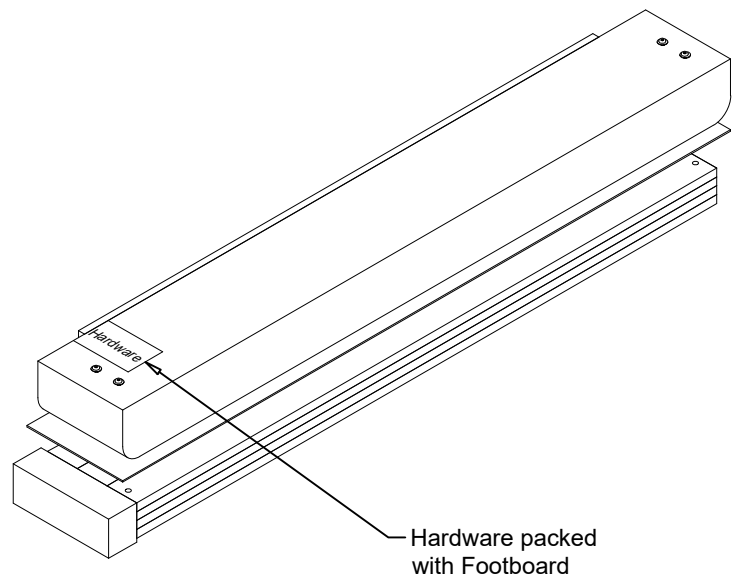

Thank you for purchasing this quality product. Be sure to check all packing material carefully for small parts which may have come loose inside the carton during shipment. Identify and count all parts and compare with the parts list below. Read all instruction before assembling bed and keep these instructions for future reference.

TWIN/FULL FOOTBOARD - HARDWARE LISTS			
NO:	IMAGE	SIZE	Q'TY
1		Screw (M4 x 32)	8 PCS
2		Allen key (4mm x 32 x 75mm)	1 PC
3		Screwdriver (not included)	

TWIN/FULL HEADBOARD PRE- ASSEMBLED HARDWARE LIST			
NO:	IMAGE	SIZE	Q'TY
4		ALLEN BOLT (5/16" x 18 x 38mm)	4 PCS
		SPRING WASHER (5/16" x φ19 x 2mm)	4 PCS
		FLAT WASHER (5/16" x φ13 x 1.5mm)	4 PCS

TWIN/FULL FOOTBOARD PRE- ASSEMBLED HARDWARE LIST			
NO:	IMAGE	SIZE	Q'TY
5		ALLEN BOLT (5/16" x 18 x 38mm)	4 PCS
		SPRING WASHER (5/16" x φ19 x 2mm)	4 PCS
		FLAT WASHER (5/16" x φ13 x 1.5mm)	4 PCS

TWIN/FULL SIDE RAIL PRE- ASSEMBLED HARDWARE LIST			
NO:	IMAGE	SIZE	Q'TY
6		ALLEN BOLT (5/16" x 18 x 20mm)	8 PCS
		SPRING WASHER (5/16" x φ19 x 2mm)	8 PCS
		FLAT WASHER (5/16" x φ13 x 1.5mm)	8 PCS

HARDWARE PACK LOCATION

RTG SKU	STYLE #	ITEM DESCRIPTION	COLOR
34724054	24001B-TFB	Twin Footboard with slat	SADDLE
34924058	24001B-FFB	Full Footboard with slat	SADDLE
34724066	24001C-TFB	Twin Footboard with slat	CHARCOAL
34924060	24001C-FFB	Full Footboard with slat	CHARCOAL
34724078	24001G-TFB	Twin Footboard with slat	CREAM/LIGHT GRAY
34924072	24001G-FFB	Full Footboard with slat	CREAM/LIGHT GRAY

This product is manufactured by (GINA) for **ROOMS TO GO® | KIDS**
DO NOT USE SUBSTITUTE PARTS. PLEASE CONTACT YOUR RETAIL STORE OR WWW.ROOMSTOGO.COM
WITH SERVICE OR PARTS REPLACEMENT REQUEST