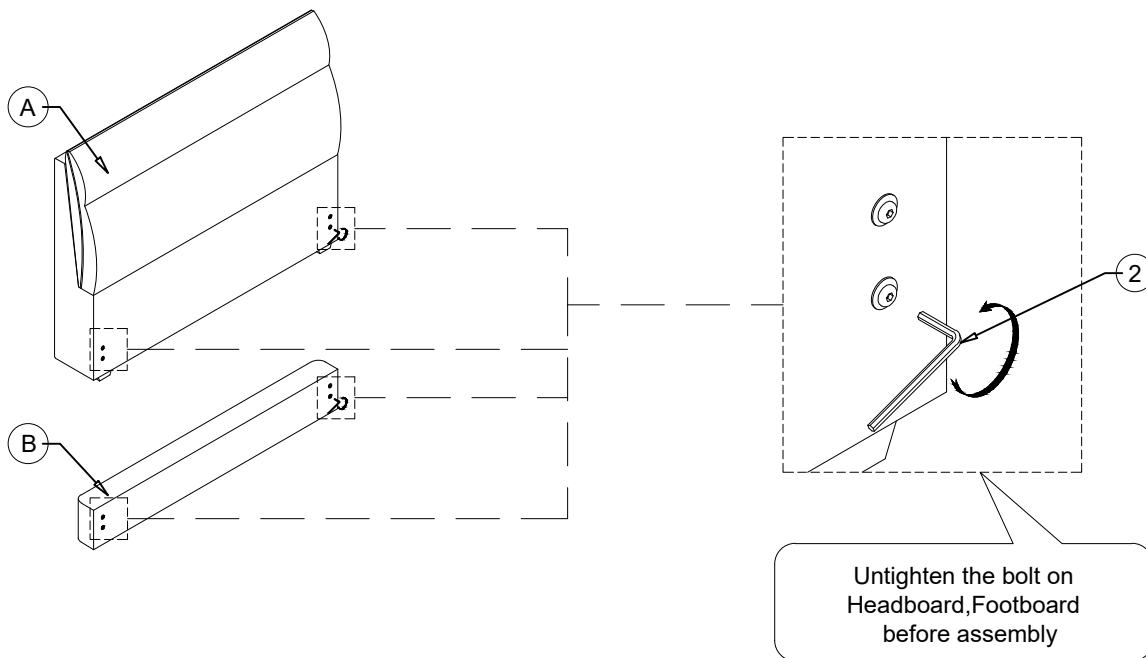

Thank you for purchasing this quality product. Be sure to check all packing material carefully for small parts which may have come loose inside the carton during shipment. Identify and count all parts and compare with the parts list below. Read all instruction before assembling bed and keep these instructions for future reference.

ASSEMBLY INSTRUCTIONS:

Step 1

Bolts are pre-installed on Headboard and Footboard

Step 2