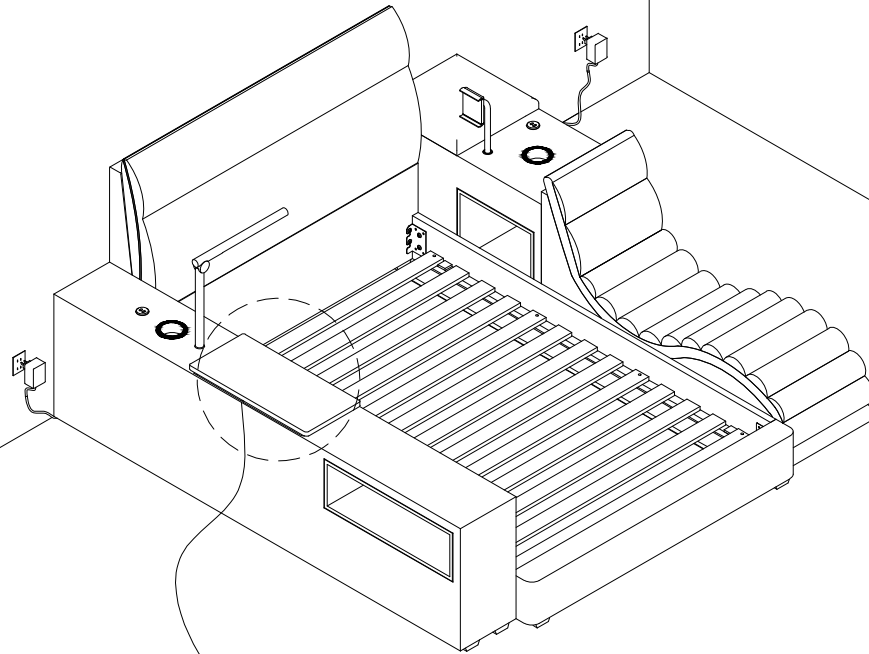

Thank you for purchasing this quality product. Be sure to check all packing material carefully for small parts which may have come loose inside the carton during shipment. Identify and count all parts and compare with the parts list below. Read all instruction before assembling bed and keep these instructions for future reference.

ASSEMBLY INSTRUCTIONS:

Pull the panel up to adjust the height