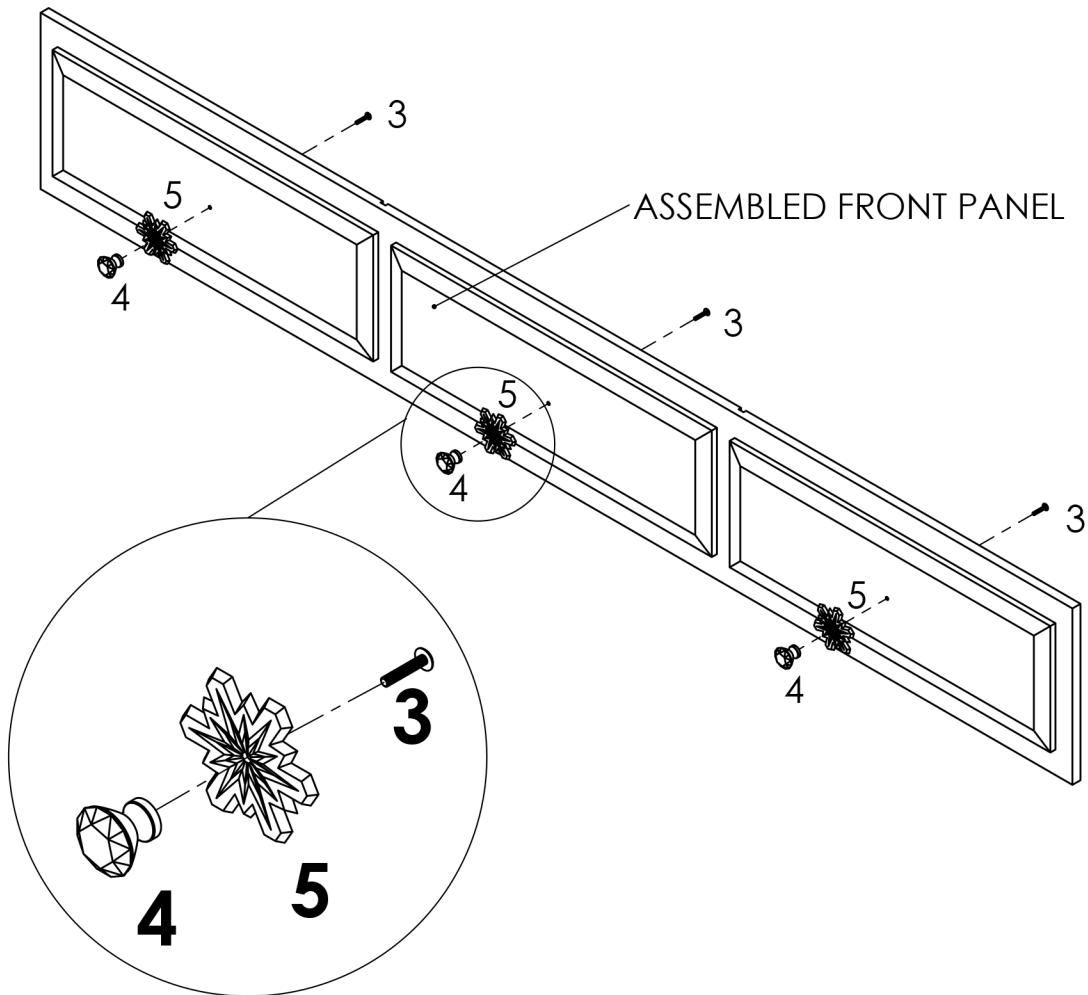

ROOMS TO GO

KIDS

Manufactured for Rooms To Go

Thank you for purchasing this quality product. Be sure to check all packing material carefully for small parts which may have come loose inside the carton during shipment. Identify and count all parts and compare with the parts list below. Read all instructions before assembling bed and keep these instructions for future reference.

1

STEP

PLACE KNOB AND BACKPLATE THEN SECURE WITH SCREW

THIS PRODUCT IS MANUFACTURED BY OAKW FOR ROOMS TO GO | KIDS™