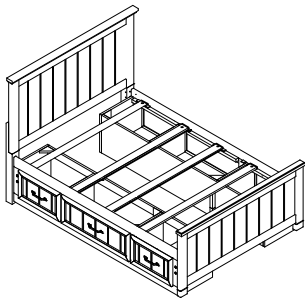

**TWIN PANEL BED
W/ 2 STORAGE RAILS**

3522230P - TWIN PANEL BED W/ 2 STORAGE RAILS - WHITE		3522232P - TWIN PANEL BED W/ 2 STORAGE RAILS - GRAY		DESCRIPTION
SKU	STYLE#	SKU	STYLE#	
34622301	225-TPHBW	34622325	225-TPHBG	TWIN PANEL HEADBOARD
34822305	225-TPFBW	34822329	225-TPFBG	TWIN PANEL FOOTBOARD W/ 5PC SLATS
35522300	225-SSRW	35522324	225-SSRG	STORAGE SIDERAIL (1PC)
35522300	225-SSRW	35522324	225-SSRG	STORAGE SIDERAIL (1PC)

3522233P - TWIN PANEL BED W/ 2 STORAGE RAILS - NAVY BLUE		3522231P - TWIN PANEL BED W/ 2 STORAGE RAILS - BLACK		DESCRIPTION
SKU	STYLE#	SKU	STYLE#	
34622337	225-TPHBNB	34622313	225-TPHBB	TWIN PANEL HEADBOARD
34822331	225-TPFBNB	34822317	225-TPFB	TWIN PANEL FOOTBOARD W/ 5PC SLATS
35522336	225-SSRNB	35522312	225-SSRB	STORAGE SIDERAIL (1PC)
35522336	225-SSRNB	35522312	225-SSRB	STORAGE SIDERAIL (1PC)