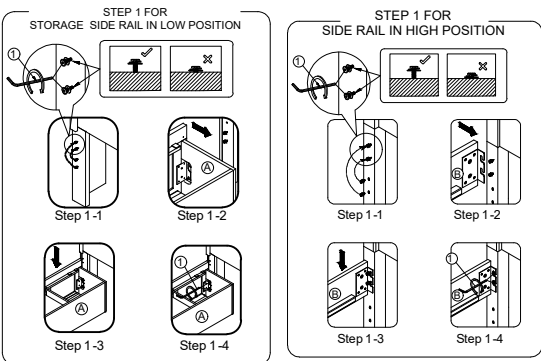

COTTAGE COLORS 2.0

TWIN PANEL BED W/1 STORAGE RAIL TWIN BOOKCASE BED W/1 STORAGE RAIL TWIN PROFILE BED W/1 STORAGE RAIL

Thank you for purchasing this quality product. Be sure to check all packing material carefully for small parts which may have come loose inside the carton during shipment. Identify and count all parts and compare with the parts list below. Read all instructions before assembling bed and keep these instructions for future reference.

Assembly Instructions:

AFTER ASSEMBLING, YOU WILL HAVE ONE EXTRA SLAT ROLL FOR PROFILE BED OPTION.

Attach Slats to Side Rail (B) and Storage Side Rail (A): Tighten the screws and with a Philips Screwdriver (Not provided) by screwing the screws into place.

STEP 1

STEP 3

Select the appropriate side rail position. Attach Footboard to the Side Rail (B) and Storage Side Rail (A): Loosen pre-assembled bolts from the Footboard legs to secure. Tighten bolts using Allen Key(1) provided.

A mattress foundation is required for proper assembly with mattress. Place the mattress foundation (not provided) on top.

DO NOT USE SUBSTITUTE PARTS. PLEASE CONTACT YOUR RETAIL STORE OR WWW.ROOMSTOGO.COM WITH SERVICE OR PARTS REPLACEMENT REQUEST.

This product is manufactured by (JSFC) for **ROOMS TO GO | KIDS**