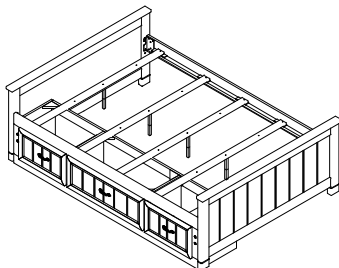

**FULL LOW PROFILE BED
W/ 1 STORAGE RAIL**

3442230P - FULL LOW PROFILE BED W/ 1 STORAGE RAIL - WHITE		3442232P - FULL LOW PROFILE BED W/ 1 STORAGE RAIL - GRAY		DESCRIPTION
SKU	STYLE#	SKU	STYLE#	
35122302	225-FPFBW	35122326	225-FPFBG	FULL PANEL FOOTBOARD W/ 5PC SLATS & SUPPORT LEGS
35122302	225-FPFBW	35122326	225-FPFBG	FULL PANEL FOOTBOARD W/ 5PC SLATS & SUPPORT LEGS
35422308	225-1SRW	35422322	225-1SRG	1 PC TWIN/FULL SIDE RAIL
35522300	225-SSRW	35522324	225-SSRG	STORAGE SIDERAIL (1PC)

3442233P - FULL LOW PROFILE BED W/ 1 STORAGE RAIL - NAVY BLUE		3442231P - FULL LOW PROFILE BED W/ 1 STORAGE RAIL - BLACK		DESCRIPTION
SKU	STYLE#	SKU	STYLE#	
35122338	225-FPFBNB	35122314	225-FPFB	FULL PANEL FOOTBOARD W/ 5PC SLATS & SUPPORT LEGS
35122338	225-FPFBNB	35122314	225-FPFB	FULL PANEL FOOTBOARD W/ 5PC SLATS & SUPPORT LEGS
35422334	225-1SRNB	35422310	225-1SRB	1 PC TWIN/FULL SIDE RAIL
35522336	225-SSRNB	35522312	225-SSRB	STORAGE SIDERAIL (1PC)

DO NOT USE SUBSTITUTE PARTS. PLEASE CONTACT YOUR RETAIL STORE OR WWW.ROOMSTOGO.COM WITH SERVICE OR PARTS REPLACEMENT REQUEST.

This product is manufactured by (JSFC) for **ROOMS TO GO | KIDS**