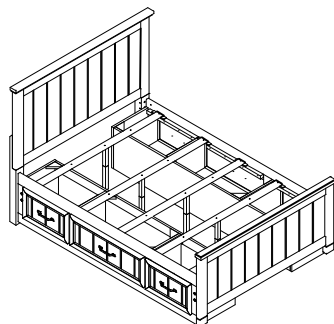

**FULL PANEL BED
W/ 2 STORAGE RAILS**

3532230P - FULL PANEL BED W/ 2 STORAGE RAILS - WHITE		3532232P - FULL PANEL BED W/ 2 STORAGE RAILS - GRAY		DESCRIPTION
SKU	STYLE#	SKU	STYLE#	
34922307	225-FPHBW	34922321	225-FPHBG	FULL PANEL HEADBOARD
35122302	225-FPFBW	35122326	225-FPFBG	FULL PANEL FOOTBOARD W/ 5PC SLATS & SUPPORT LEGS
35522300	225-SSRW	35522324	225-SSRG	STORAGE SIDERAIL (1PC)
35522300	225-SSRW	35522324	225-SSRG	STORAGE SIDERAIL (1PC)

3532233P - FULL PANEL BED W/ 2 STORAGE RAILS - NAVY BLUE		3532231P - FULL PANEL BED W/ 2 STORAGE RAILS - BLACK		DESCRIPTION
SKU	STYLE#	SKU	STYLE#	
34922333	225-FPHBNB	34922319	225-FPHBB	FULL PANEL HEADBOARD
35122338	225-FPFBNB	35122314	225-FPFB	FULL PANEL FOOTBOARD W/ 5PC SLATS & SUPPORT LEGS
35522336	225-SSRNB	35522312	225-SSRB	1 PC TWIN/FULL SIDE RAIL
35522336	225-SSRNB	35522312	225-SSRB	STORAGE SIDERAIL (1PC)

DO NOT USE SUBSTITUTE PARTS. PLEASE CONTACT YOUR RETAIL STORE OR WWW.ROOMSTOGO.COM WITH SERVICE OR PARTS REPLACEMENT REQUEST.

This product is manufactured by (JSFC) for **ROOMS TO GO | KIDS**