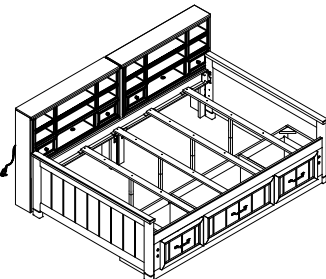

FULL BOOKCASE WALL BED W/ 1 STORAGE RAIL

3652230P - FULL BOOKCASE WALL BED W/ 1 STORAGE RAIL - WHITE		3652232P - FULL BOOKCASE WALL BED W/ 1 STORAGE RAIL - GRAY		DESCRIPTION
SKU	STYLE#	SKU	STYLE#	
34722303	225-TBHBW	34722327	225-TBHBG	TWIN BOOKCASE HEADBOARD W/ USB
34722303	225-TBHBW	34722327	225-TBHBG	TWIN BOOKCASE HEADBOARD W/ USB
35122302	225-FPFBW	35122326	225-FPFBG	FULL PANEL FOOTBOARD W/ 5PC SLATS & SUPPORT LEGS
35122302	225-FPFBW	35122326	225-FPFBG	FULL PANEL FOOTBOARD W/ 5PC SLATS & SUPPORT LEGS
35422308	225-1SRW	35422322	225-1SRG	1 PC TWIN/FULL SIDE RAIL
35522300	225-SSRW	35522324	225-SSRG	STORAGE SIDERAIL (1PC)

3652233P - FULL BOOKCASE WALL BED W/ 1 STORAGE RAIL - NAVY BLUE		3652231P - FULL BOOKCASE WALL BED W/ 1 STORAGE RAIL - BLACK		DESCRIPTION
SKU	STYLE#	SKU	STYLE#	
34722339	225-TBHBNB	34722315	225-TBHBB	TWIN BOOKCASE HEADBOARD W/ USB
34722339	225-TBHBNB	34722315	225-TBHBB	TWIN BOOKCASE HEADBOARD W/ USB
35122338	225-FPFBNB	35122314	225-FPFBB	FULL PANEL FOOTBOARD W/ 5PC SLATS & SUPPORT LEGS
35122338	225-FPFBNB	35122314	225-FPFBB	FULL PANEL FOOTBOARD W/ 5PC SLATS & SUPPORT LEGS
35422334	225-1SRNB	35422310	225-1SRB	1 PC TWIN/FULL SIDE RAIL
35522336	225-SSRNB	35522312	225-SSRB	STORAGE SIDERAIL (1PC)

DO NOT USE SUBSTITUTE PARTS. PLEASE CONTACT YOUR RETAIL STORE OR WWW.ROOMSTOGO.COM WITH SERVICE OR PARTS REPLACEMENT REQUEST.

This product is manufactured by (JSFC) for **ROOMS TO GO | KIDS**