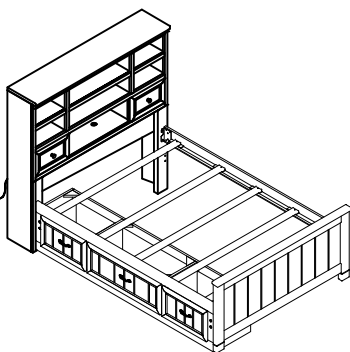

**TWIN BOOKCASE BED
W/ 1 STORAGE RAIL**

3572230P - TWIN BOOKCASE BED W/ 1 STORAGE RAIL - WHITE		3572232P - TWIN BOOKCASE BED W/ 1 STORAGE RAIL - GRAY		DESCRIPTION
SKU	STYLE#	SKU	STYLE#	
34722303	225-TBHBW	34722327	225-TBHBG	TWIN BOOKCASE HEADBOARD W/ USB
34822305	225-TPFBW	34822329	225-TPFBG	TWIN PANEL FOOTBOARD W/ 5PC SLATS
35422308	225-1SRW	35422322	225-1SRG	1 PC TWIN/FULL SIDE RAIL
35522300	225-SSRW	35522324	225-SSRG	STORAGE SIDERAIL (1PC)

3572233P - TWIN BOOKCASE BED W/ 1 STORAGE RAIL - NAVY BLUE		3572231P - TWIN BOOKCASE BED W/ 1 STORAGE RAIL - BLACK		DESCRIPTION
SKU	STYLE#	SKU	STYLE#	
34722339	225-TBHBNB	34722315	225-TBHBB	TWIN BOOKCASE HEADBOARD W/ USB
34822331	225-TPFBNB	34822317	225-TPFB	TWIN PANEL FOOTBOARD W/ 5PC SLATS
35422334	225-1SRNB	35422310	225-1SRB	1 PC TWIN/FULL SIDE RAIL
35522336	225-SSRNB	35522312	225-SSRB	STORAGE SIDERAIL (1PC)

DO NOT USE SUBSTITUTE PARTS. PLEASE CONTACT YOUR RETAIL STORE OR WWW.ROOMSTOGO.COM WITH SERVICE OR PARTS REPLACEMENT REQUEST.

This product is manufactured by (JSFC) for **ROOMS TO GO | KIDS**