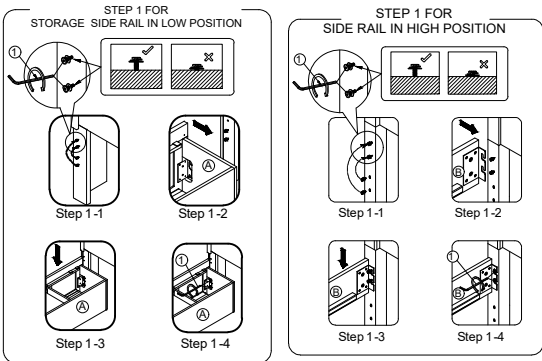

STEP 1

Select the appropriate side rail position. Attach Footboard to the Side Rail (B) and Storage Side Rail (A): Loosen pre-assembled bolts from the Footboard legs to secure. Tighten bolts using Allen Key(1) provided.