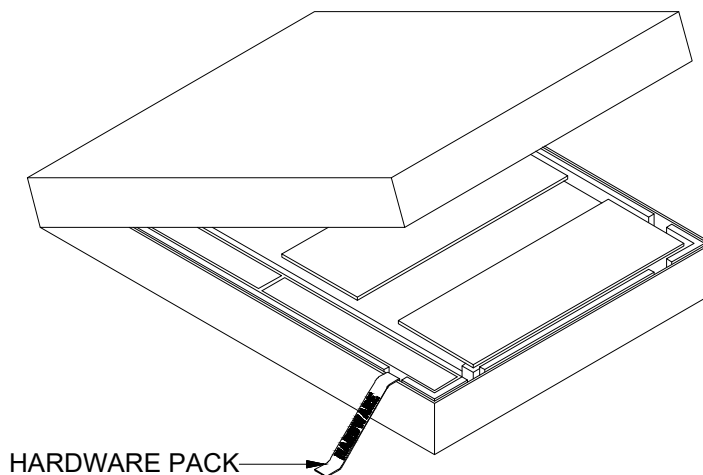

COTTAGE COLORS 2.0

STORAGE SIDERAIL (1PC)

STORAGE SIDE RAIL PART LIST			
	ITEM DISCRPTION	IMAGE	QTY
A	STORAGE SIDE RAIL		1 PC

TWIN/FULL SIDE RAIL PART LIST			
	ITEM DISCRPTION	IMAGE	QTY
B	SIDE RAIL (Sold separately)		1 PC

STORAGE SIDE RAIL HARDWARE LIST			
	ITEM DISCRPTION	IMAGE	QTY
1	ALLEN KEY 4mm		1 PC

STORAGE SIDE RAIL PRE-ASSEMBLED HARDWARE LIST			
	DESCRIPTION	IMAGE	Q'TY
2	HOOK		1 SET
3	ALLEN BOLT Ø1/4*15*3/5"L		4 PCS
4	SCREW M4 x9/16"L		8 PCS

TWIN/FULL SIDE RAIL PRE-ASSEMBLED HARDWARE LIST			
	DESCRIPTION	IMAGE	Q'TY
2	HOOK		1 SET
3	ALLEN BOLT Ø1/4*15*3/5"L		4 PCS
4	SCREW M4 x9/16"L		8 PCS

HARDWARE PACK LOCATION

SKU#	STYLE	COLOR	ITEM DESCRIPTION
35522300	225-SSRW	WHITE	STORAGE SIDERAIL (1PC)
35522324	225-SSRG	GRAY	STORAGE SIDERAIL (1PC)
35522336	225-SSRNB	NAVY BLUE	STORAGE SIDERAIL (1PC)
35522312	225-SSRB	BLACK	STORAGE SIDERAIL (1PC)

DO NOT USE SUBSTITUTE PARTS. PLEASE CONTACT YOUR RETAIL STORE OR WWW.ROOMSTOGO.COM WITH SERVICE OR PARTS REPLACEMENT REQUEST.

This product is manufactured by (JSFC) for **ROOMS TO GO® | KIDS**