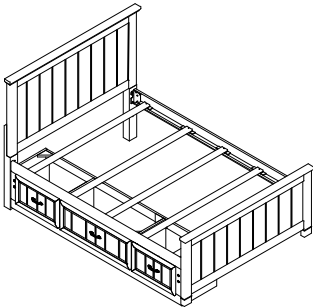

COTTAGE COLORS 2.0

STORAGE SIDERAIL (1PC)

Thank you for purchasing this quality product. Be sure to check all packing material carefully for small parts which may have come loose inside the carton during shipment. Identify any count all parts and compare with the parts list below.

Read all instructions before assembling bed and keep these instruction for future reference.

**TWIN PANEL BED
W/ 1 STORAGE RAIL**

3502230P - TWIN PANEL BED W/ 1 STORAGE RAIL - WHITE		3502232P - TWIN PANEL BED W/ 1 STORAGE RAIL - GRAY		DESCRIPTION
SKU	STYLE#	SKU	STYLE#	
34622301	225-TPHBW	34622325	225-TPHBG	TWIN PANEL HEADBOARD
34822305	225-TPFBW	34822329	225-TPFBG	TWIN PANEL FOOTBOARD W/ 5PC SLATS
35422308	225-1SRW	35422322	225-1SRG	1 PC TWIN/FULL SIDE RAIL
35522300	225-SSRW	35522324	225-SSRG	STORAGE SIDERAIL (1PC)

3502233P - TWIN PANEL BED W/ 1 STORAGE RAIL - NAVY BLUE		3502231P - TWIN PANEL BED W/ 1 STORAGE RAIL - BLACK		DESCRIPTION
SKU	STYLE#	SKU	STYLE#	
34622337	225-TPHBNB	34622313	225-TPHBB	TWIN PANEL HEADBOARD
34822331	225-TPFBNB	34822317	225-TPFB	TWIN PANEL FOOTBOARD W/ 5PC SLATS
35422334	225-1SRNB	35422310	225-1SRB	1 PC TWIN/FULL SIDE RAIL
35522336	225-SSRNB	35522312	225-SSRB	STORAGE SIDERAIL (1PC)