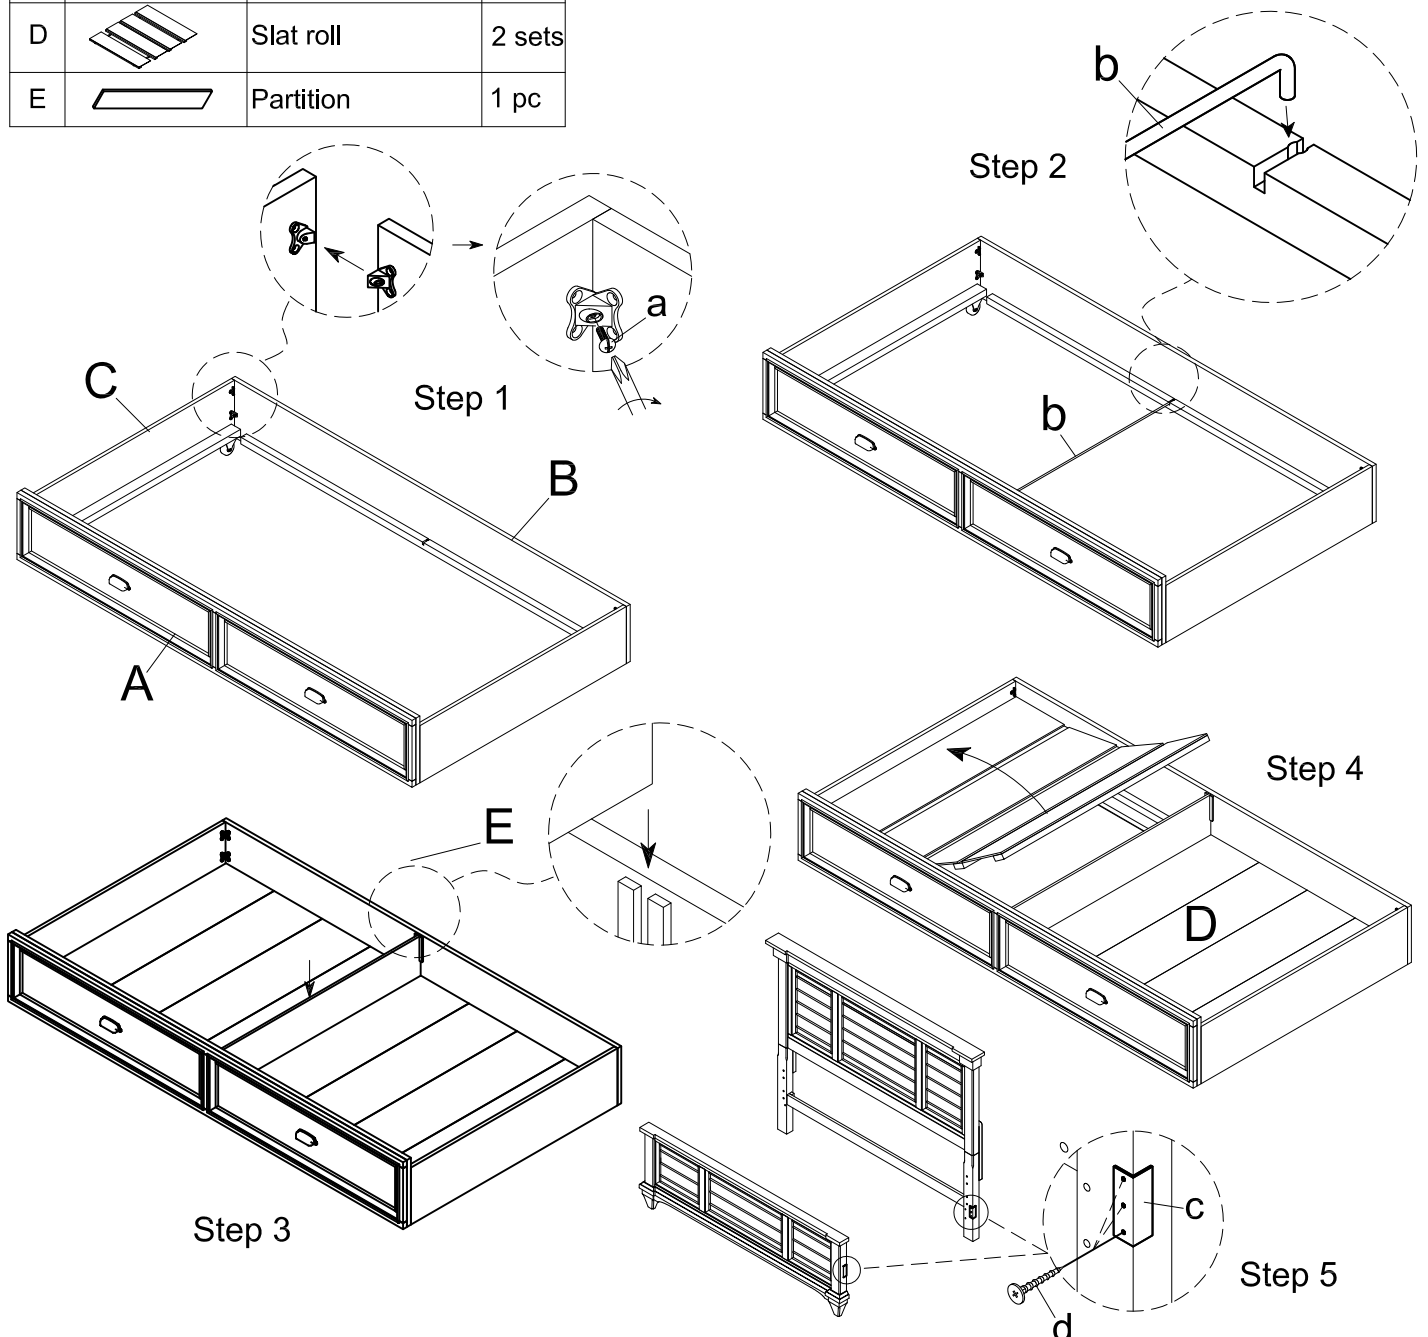

Assembly Instruction

HOUS 4092-84	Trundle	SKU# 35240922
HOUS 4094-84	Trundle	SKU# 35240946
HOUS 4096-84	Trundle	SKU# 35240960

Thank you for purchasing this quality product. Be sure to check all packing materials carefully for small parts which may have come loose inside the carton during shipment. Identify and count all parts and compare with the parts list below.
 **Assemble the product on a flat, soft surface such as a carpet or cloth to prevent scratching the finish. Read all instruction and study the drawings carefully before starting the assembly process.

Part list

NO.	SKETCH	DESCRIPTION	Q'TY
A		Front Panel	1 pc
B		Back panel	1 pc
C		Side Panel	2 pcs
D		Slat roll	2 sets
E		Partition	1 pc

Hardware list

Code	Hardware	Q'ty
a	M5x10mm	8pcs
b	Metal bracket 25x995xφ6mm	1pc
c	Plastic Cover 150x27x15x3	2pcs
d	Screw #3x5/8"	6pcs