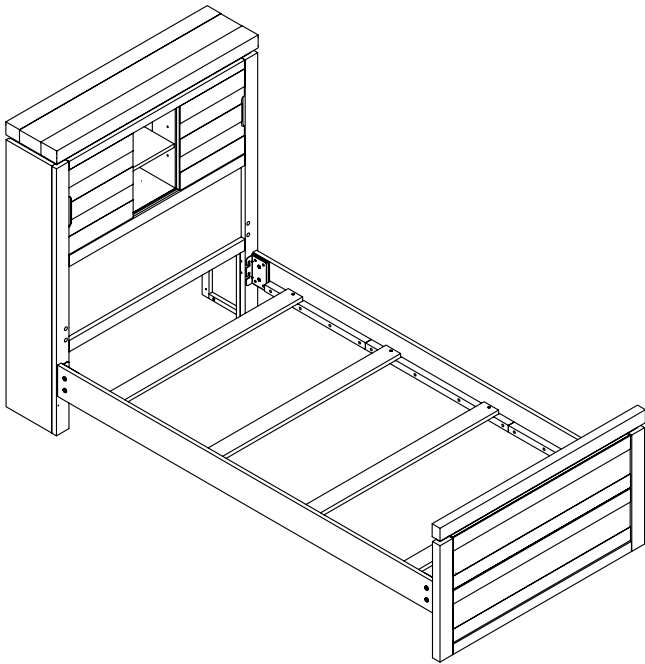

## TWIN / FULL BOOKCASE BED

| 3516710P RECLAIMED BROWN |             |                            |       |
|--------------------------|-------------|----------------------------|-------|
| TWIN BOOKCASE BED        |             |                            |       |
| RTG SKU                  | STYLE#      | ITEM DESCRIPTION           | QTY   |
| 34667103                 | 6710Y - 12A | Twin Bookcase Headboard    | 1 Pc  |
| 34767105                 | 6710Y - 6A  | Twin Footboard w/ 4 slats  | 1 Pc  |
| 35167104                 | 6710Y - 7   | T/F Side rails 2 Pcs L & R | 2 Pcs |

| 3517710P RECLAIMED GRAY |             |                            |       |
|-------------------------|-------------|----------------------------|-------|
| TWIN BOOKCASE BED       |             |                            |       |
| RTG SKU                 | STYLE#      | ITEM DESCRIPTION           | QTY   |
| 34777104                | 7710Y - 12A | Twin Bookcase Headboard    | 1 Pc  |
| 34777106                | 7710Y - 6A  | Twin Footboard w/ 4 slats  | 1 Pc  |
| 35177105                | 7710Y - 7   | T/F Side rails 2 Pcs L & R | 2 Pcs |

| 3526710P RECLAIMED BROWN |             |                            |       |
|--------------------------|-------------|----------------------------|-------|
| FULL BOOKCASE BED        |             |                            |       |
| RTG SKU                  | STYLE#      | ITEM DESCRIPTION           | QTY   |
| 34967109                 | 6710Y - 13A | Full Bookcase Headboard    | 1 Pc  |
| 35067102                 | 6710Y - 9A  | Full Footboard w/ 4 slats  | 1 Pc  |
| 35167104                 | 6710Y - 7   | T/F Side rails 2 Pcs L & R | 2 Pcs |