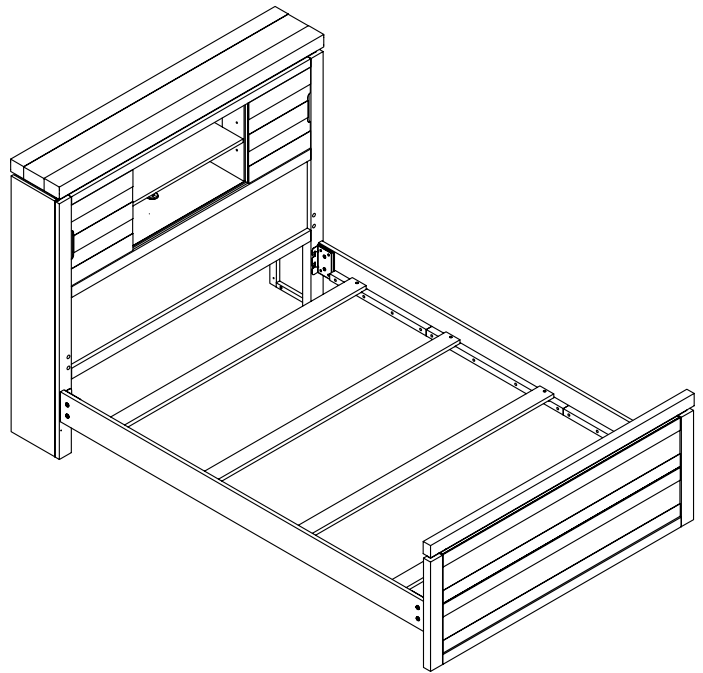

## TWIN / FULL BOOKCASE BED

| 3516710P RECLAIMED BROWN |             |                            |       |
|--------------------------|-------------|----------------------------|-------|
| TWIN BOOKCASE BED        |             |                            |       |
| RTG SKU                  | STYLE#      | ITEM DESCRIPTION           | QTY   |
| 34667103                 | 6710Y - 12A | Twin Bookcase Headboard    | 1 Pc  |
| 34767105                 | 6710Y - 6A  | Twin Footboard w/ 4 slats  | 1 Pc  |
| 35167104                 | 6710Y - 7   | T/F Side rails 2 Pcs L & R | 2 Pcs |

| 3517710P RECLAIMED GRAY |             |                            |       |
|-------------------------|-------------|----------------------------|-------|
| TWIN BOOKCASE BED       |             |                            |       |
| RTG SKU                 | STYLE#      | ITEM DESCRIPTION           | QTY   |
| 34777104                | 7710Y - 12A | Twin Bookcase Headboard    | 1 Pc  |
| 34777106                | 7710Y - 6A  | Twin Footboard w/ 4 slats  | 1 Pc  |
| 35177105                | 7710Y - 7   | T/F Side rails 2 Pcs L & R | 2 Pcs |

| 3526710P RECLAIMED BROWN |             |                            |       |
|--------------------------|-------------|----------------------------|-------|
| FULL BOOKCASE BED        |             |                            |       |
| RTG SKU                  | STYLE#      | ITEM DESCRIPTION           | QTY   |
| 34967109                 | 6710Y - 13A | Full Bookcase Headboard    | 1 Pc  |
| 35067102                 | 6710Y - 9A  | Full Footboard w/ 4 slats  | 1 Pc  |
| 35167104                 | 6710Y - 7   | T/F Side rails 2 Pcs L & R | 2 Pcs |