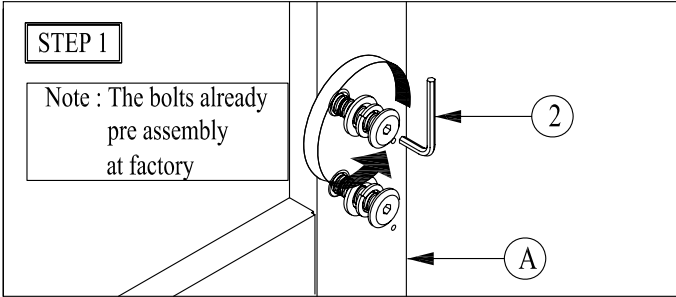

Thank you for purchasing this quality product. Be sure to check all packing material carefully for small parts which may have come loose inside the carton during shipment. Identify and count all parts and compare with the parts list below. Read all instructions before assembling and keep these instructions for future reference.

ASSEMBLY INSTRUCTIONS

Slightly loose the Bolt on the Bookcase (A)