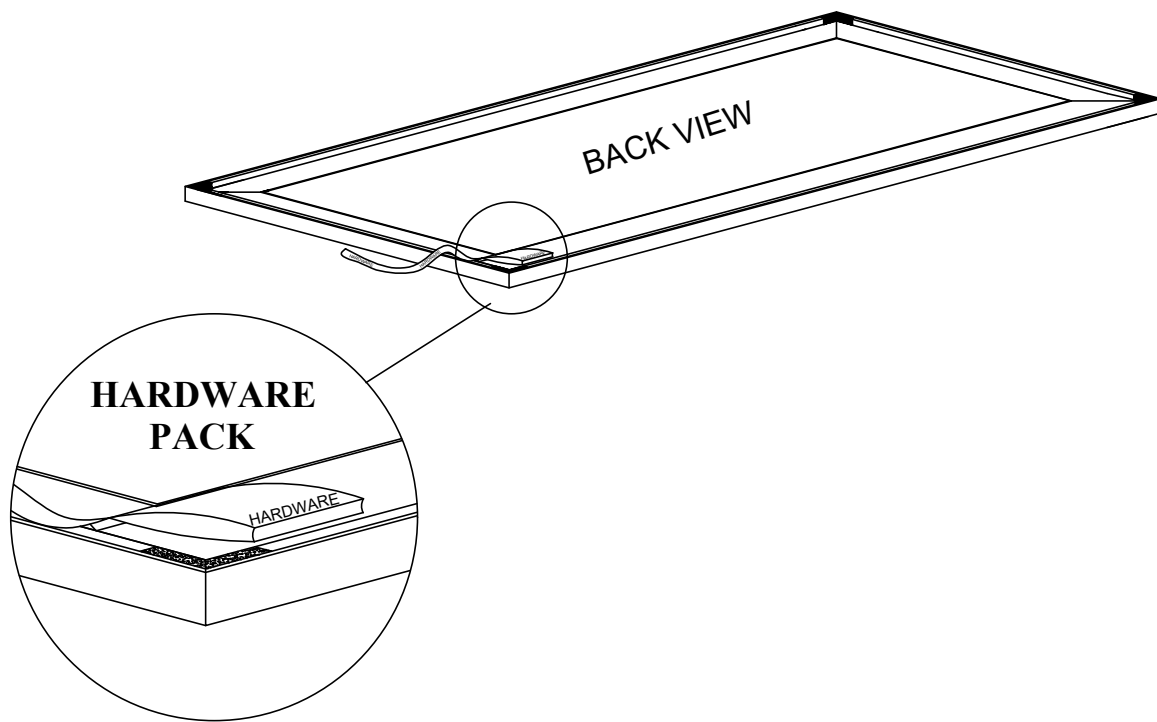

COLEFAX AVENUE FULL PANEL FOOTBOARD/SLAT ROLL TWIN/FULL RAILS

FULL PANEL FOOTBOARD/SLAT ROLL HARDWARE LIST :				QTY
1	Screw 1/4 P/H Rattan 8 X 1	32mm		26 Pcs
2	NYLOCK JCBB (M8 RB) with Spring Washer and Washer	M8 x P1.25 x 25mm		8 Pcs
3	Allen Key(M5)	5 x 65mm		1 Pc
4	Phillips Screwdriver (Not Provided)	-		

Hardware Pack Location (s) :

FULL PANEL FOOTBOARD/SLAT ROLL 27014-216F SKU# 35927043

This product is manufactured by STOF for ROOMSTOGO | KIDS
DO NOT USE SUBSTITUTE PARTS. PLEASE CONTACT YOUR DETAIL STORE OR WWW.ROOMSTOGO.COM
WITH SERVICE OR PARTS REPLACEMENT REQUEST