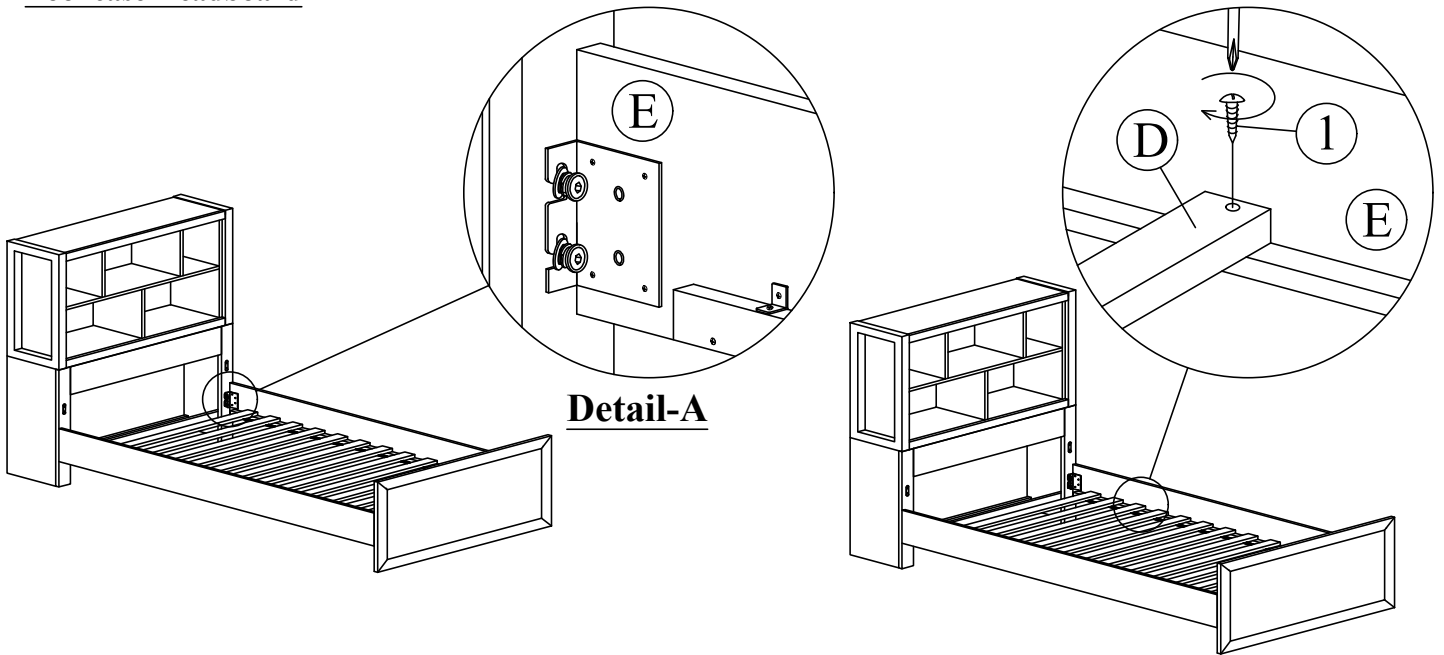

Bookcase Headboard