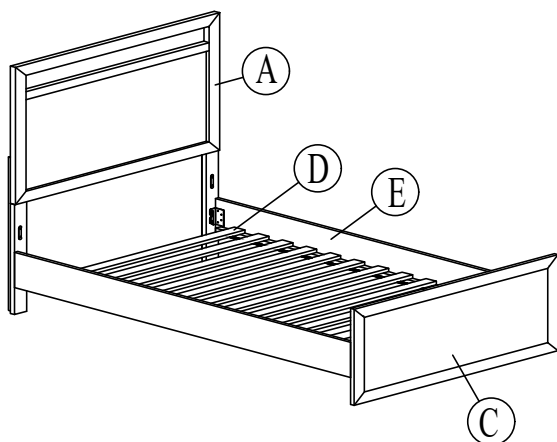

COLEFAX AVENUE FULL PANEL FOOTBOARD/SLAT ROLL TWIN/FULL RAILS

3522704P - FULL PANEL BED - GRAY		
SKU#	ITEM#	ITEM DESCRIPTION
35727049	27014-215H	FULL PANEL HEADBOARD
35927043	27014-216F	FULL PANEL FOOTBOARD/SLAT ROLL
36027046	27014-930R	TWIN/FULL RAILS

3532704P - FULL BOOKCASE BED - GRAY		
SKU#	ITEM#	ITEM DESCRIPTION
35827041	27014-235H	FULL BOOKCASE HEADBOARD
35927043	27014-216F	FULL PANEL FOOTBOARD/SLAT ROLL
36027046	27014-930R	TWIN/FULL RAILS

FULL PANEL FOOTBOARD/SLAT ROLL PARTS LIST :			
No.	PART LISTS		QTY
A	Panel Headboard		1 Pc
B	Bookcase Headboard		1 Pc
C	Panel Footboard		1 Pc
D	Slats Roll (13 Pcs)		1 Roll
E	Side Rails		2 Pcs