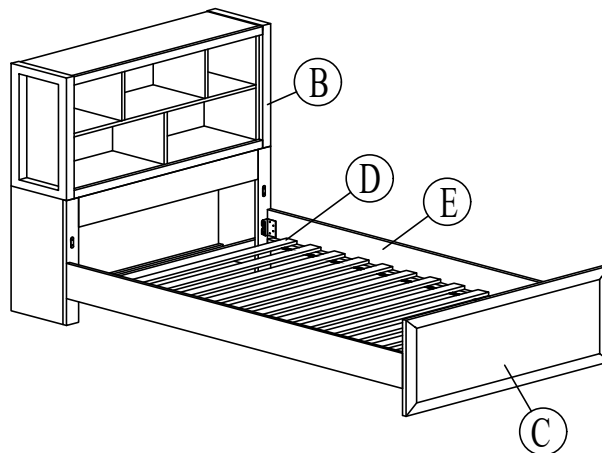

COLEFAX AVENUE FULL PANEL FOOTBOARD/SLAT ROLL TWIN/FULL RAILS

3522704P - FULL PANEL BED - GRAY		
SKU#	ITEM#	ITEM DESCRIPTION
35727049	27014-215H	FULL PANEL HEADBOARD
35927043	27014-216F	FULL PANEL FOOTBOARD/SLAT ROLL
36027046	27014-930R	TWIN/FULL RAILS

3532704P - FULL BOOKCASE BED - GRAY		
SKU#	ITEM#	ITEM DESCRIPTION
35827041	27014-235H	FULL BOOKCASE HEADBOARD
35927043	27014-216F	FULL PANEL FOOTBOARD/SLAT ROLL
36027046	27014-930R	TWIN/FULL RAILS

FULL PANEL FOOTBOARD/SLAT ROLL PARTS LIST :			
No.	PART LISTS		QTY
A	Panel Headboard		1 Pc
B	Bookcase Headboard		1 Pc
C	Panel Footboard		1 Pc
D	Slats Roll (13 Pcs)		1 Roll
E	Side Rails		2 Pcs