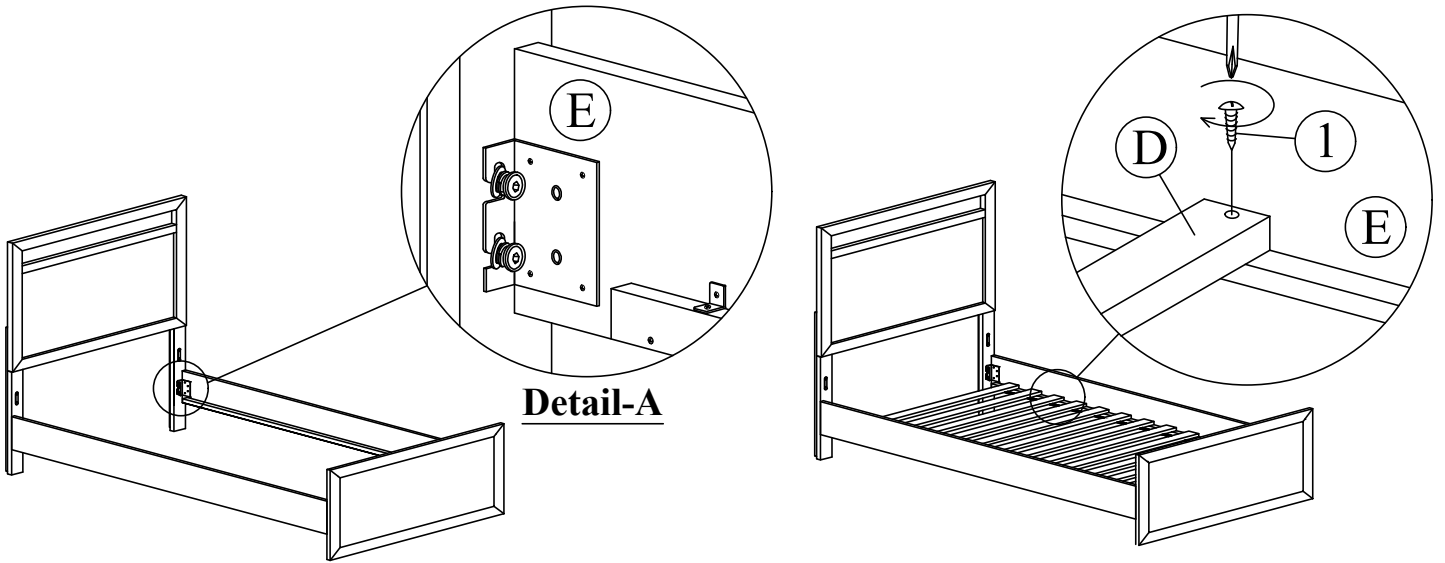

ASSEMBLY INSTRUCTION

Panel Headboard