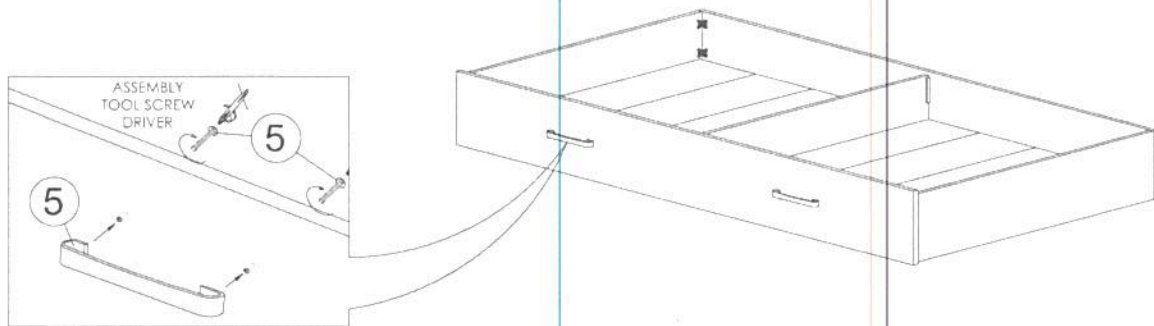

STEP 6

ASSEMBLY TIPS:

1. Remove hardware from box and sort by size.
2. Please check to see that all hardware and parts are present prior start of assembly.
3. Please follow attached instructions in the same sequence as numbered to assure fast and easy assembly.

WARNING!

1. Don't attempt to repair or modify parts that are broken or defective. Please contact the store immediately.
2. This product is for home use only and not intended for commercial establishments.