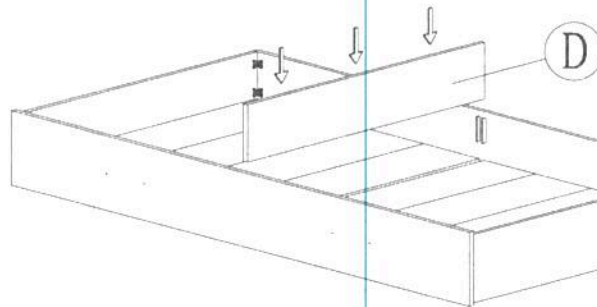

Assembly Step

STEP 4

STEP 5

STEP 6

ASSEMBLY TIPS:

1. Remove hardware from box and sort by size.
2. Please check to see that all hardware and parts are present prior start of assembly.
3. Please follow attached instructions in the same sequence as numbered to assure fast and easy assembly.

WARNING!

1. Don't attempt to repair or modify parts that are broken or defective. Please contact the store immediately.
2. This product is for home use only and not intended for commercial establishments.