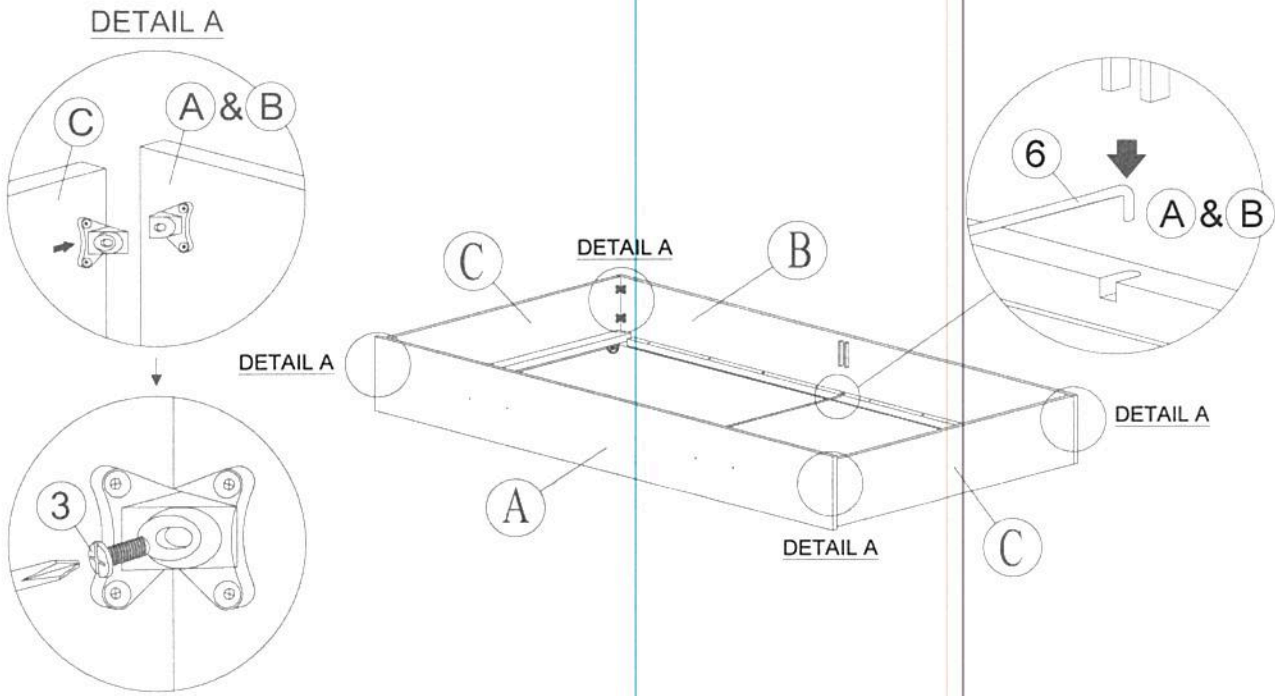

	No.	Picture	Description	Dimension	Qty
Hardware List	①		Screw P/H Rattan 8 x 1 1/4	32 mm	16 Pcs
	②		Screw P/H Rattan 8 x 5/8	16 mm	16 Pcs
	③		Screw	-	8 Pcs
	④		Caster	-	4 Pcs
	⑤		Handle With Screw	-	2 Set
	⑥		Stabilizer Bar	-	1 Pc
Part List	No.	Description			Qty
	A	Front Panel			1 Pc
	B	Back Panel			1 Pc
	C	Side Panel			2 Pcs
	D	Center Vertical Panel			1 Pc
	E	Slats Panel			8 Pcs
	F	Slats Roll (4 Pcs)			2 Roll

* Hardware Packed Inside Headboard Bookcase.

PART DETAILS

Assembly Step

STEP 1

STEP 2

STEP 3

Assembly Step

STEP 4