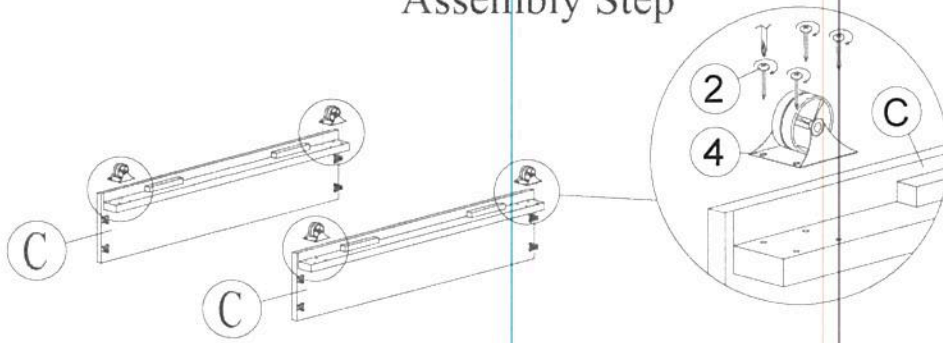

STEP ONE
FURNITURE

ASSEMBLY INSTRUCTION

STOF TRUNDLE
 SKU 35327053 - 27015 - 84

Thank you for purchasing this quality product. Be sure to check all packing material carefully for small parts, which may have come loose inside the carton during shipment. Identify and count all parts and compare with the parts list below:

	No.	Picture	Description	Dimension	Qty
Hardware List	①		Screw P/H Rattan 8 x 1 1/4	32 mm	16 Pcs
	②		Screw P/H Rattan 8 x 5/8	16 mm	16 Pcs
	③		Screw	-	8 Pcs
	④		Caster	-	4 Pcs
	⑤		Handle With Screw	-	2 Set
	⑥		Stabilizer Bar	-	1 Pc
Part List	No.	Description			Qty
	A	Front Panel			1 Pc
	B	Back Panel			1 Pc
	C	Side Panel			2 Pcs
	D	Center Vertical Panel			1 Pc
	E	Slats Panel			8 Pcs
	F	Slats Roll (4 Pcs)			2 Roll

* Hardware Packed Inside Headboard Bookcase.

PART DETAILS

Assembly Step

STEP 1

STEP 2

STEP 3

Assembly Step

STEP 4