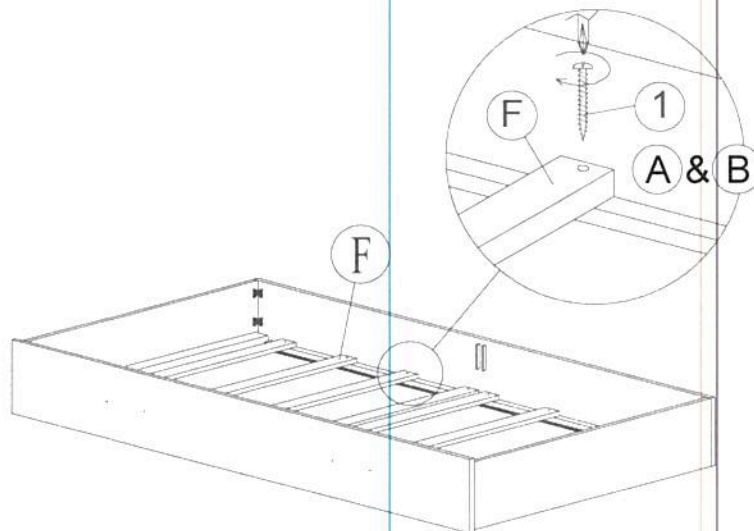

	No.	Picture	Description	Dimension	Qty
Hardware List	①		Screw P/H Rattan 8 x 1 1/4	32 mm	16 Pcs
	②		Screw P/H Rattan 8 x 5/8	16 mm	16 Pcs
	③		Screw	-	8 Pcs
	④		Caster	-	4 Pcs
	⑤		Handle With Screw	-	2 Set
	⑥		Stabilizer Bar	-	1 Pc
Part List	No.	Description			Qty
	A	Front Panel			1 Pc
	B	Back Panel			1 Pc
	C	Side Panel			2 Pcs
	D	Center Vertical Panel			1 Pc
	E	Slats Panel			8 Pcs
	F	Slats Roll (4 Pcs)			2 Roll

* Hardware Packed Inside Headboard Bookcase.

PART DETAILS

Assembly Step

STEP 1

STEP 2

STEP 3

Assembly Step

STEP 4