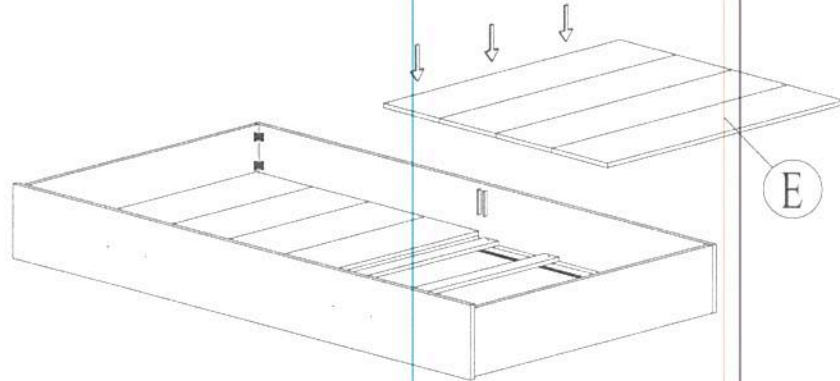

	No.	Picture	Description	Dimension	Qty
Hardware List	①		Screw P/H Rattan 8 x 1 1/4	32 mm	16 Pcs
	②		Screw P/H Rattan 8 x 5/8	16 mm	16 Pcs
	③		Screw	-	8 Pcs
	④		Caster	-	4 Pcs
	⑤		Handle With Screw	-	2 Set
	⑥		Stabilizer Bar	-	1 Pc
Part List	No.	Description			Qty
	A	Front Panel			1 Pc
	B	Back Panel			1 Pc
	C	Side Panel			2 Pcs
	D	Center Vertical Panel			1 Pc
	E	Slats Panel			8 Pcs
	F	Slats Roll (4 Pcs)			2 Roll

* Hardware Packed Inside Headboard Bookcase.

PART DETAILS

Assembly Step

STEP 1

STEP 2

STEP 3

Assembly Step

STEP 4