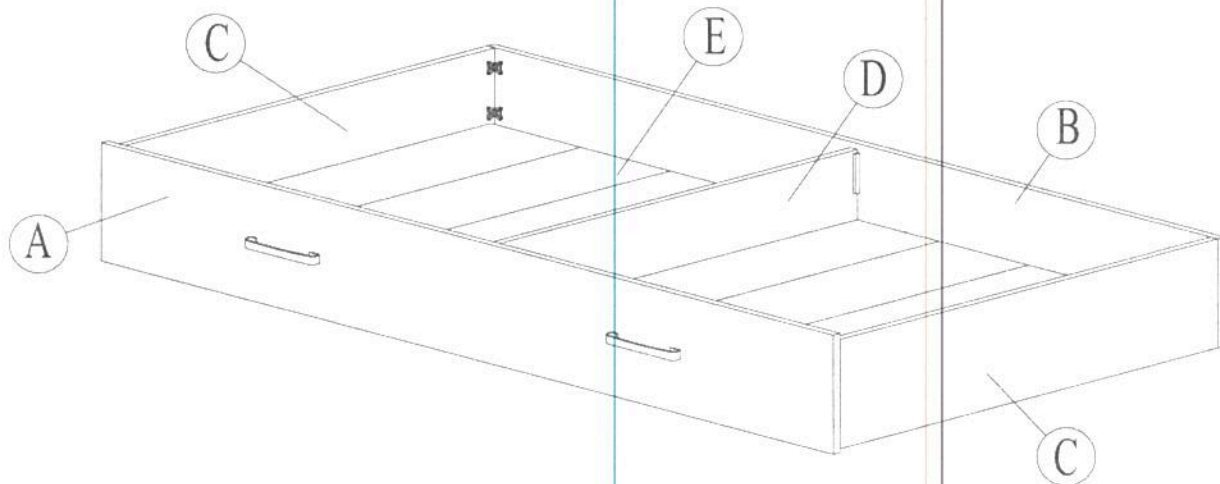

STEP ONE
FURNITURE

ASSEMBLY INSTRUCTION

STOF TRUNDLE
 SKU 35327053 - 27015 - 84

Thank you for purchasing this quality product. Be sure to check all packing material carefully for small parts, which may have come loose inside the carton during shipment. Identify and count all parts and compare with the parts list below:

	No.	Picture	Description	Dimension	Qty
Hardware List	①		Screw P/H Rattan 8 x 1 1/4	32 mm	16 Pcs
	②		Screw P/H Rattan 8 x 5/8	16 mm	16 Pcs
	③		Screw	-	8 Pcs
	④		Caster	-	4 Pcs
	⑤		Handle With Screw	-	2 Set
	⑥		Stabilizer Bar	-	1 Pc
Part List	No.	Description			Qty
	A	Front Panel			1 Pc
	B	Back Panel			1 Pc
	C	Side Panel			2 Pcs
	D	Center Vertical Panel			1 Pc
	E	Slats Panel			8 Pcs
	F	Slats Roll (4 Pcs)			2 Roll

* Hardware Packed Inside Headboard Bookcase.

PART DETAILS

Assembly Step

STEP 1

STEP 2

STEP 3

Assembly Step

STEP 4