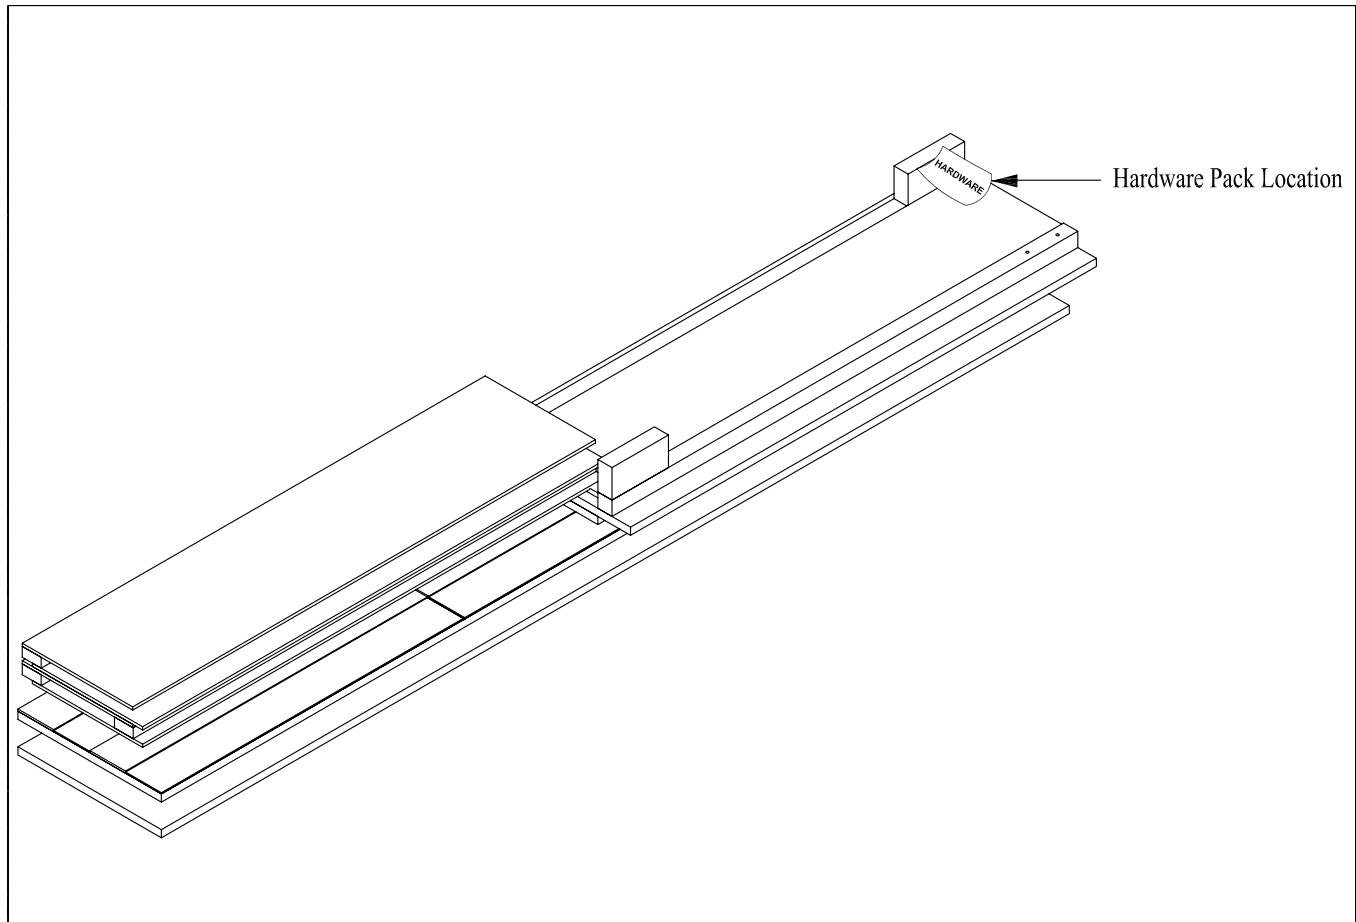

Thank you for purchasing this quality product. Be sure to check all packing material carefully for small parts which may have come loose inside the carton during shipment. Identify and count all parts and compare with the parts list below. Read all instructions before assembling and keep these instructions for future reference.

HARDWARE PACK LOCATION

This product is manufactured by ALAM for **ROOMS TO GO** | **KIDS**

DO NOT USE SUBTITUTE PARTS. PLEASE CONTACT YOUR RETAIL STORE OR WWW.ROOMSTOGO.COM WITH SERVICE OR PARTS REPLACEMENT REQUEST