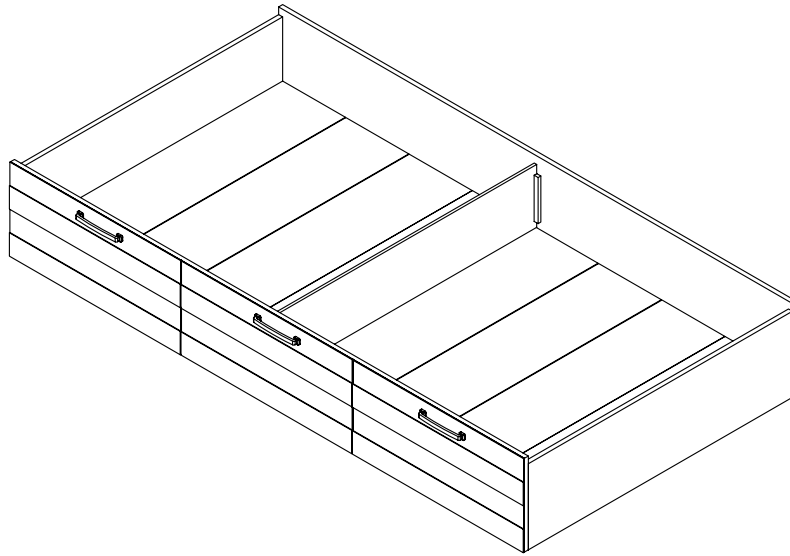

## TRUNDLE

RECLAIMED BROWN			
RTG SKU	STYLE#	ITEM DESCRIPTION	QTY
35367108	6710Y - 10	Trundle	1 Pc

RECLAIMED GRAY			
RTG SKU	STYLE#	ITEM DESCRIPTION	QTY
35377109	7710Y - 10	Trundle	1 Pc

TRUNDLE PARTS LIST			
CODE	ITEM DESCRIPTION	IMAGE	QTY
A	Front Rail		1 Pc
B	Back Rail		1 Pc
C	End Rails		2 Pcs
D	Panel Packs		2 Pcs
E	Partition Panel		1 Pc