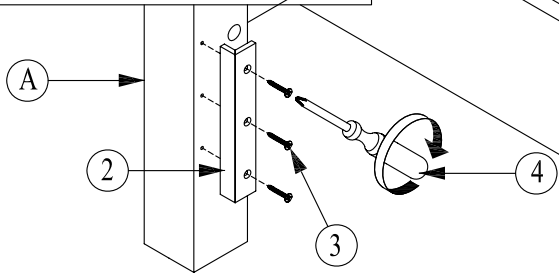

Thank you for purchasing this quality product. Be sure to check all packing material carefully for small parts which may have come loose inside the carton during shipment. Identify and count all parts and compare with the parts list below. Read all instructions before assembling and keep these instructions for future reference.

HOW TO ASSEMBLY TRUNDLE TO TWIN PANEL / BOOKCASE BED & FULL PANEL / BOOKCASE BED

STEP 1

Note : 1) Make sure side rail are on upper position, see as per shown
2) Assembly the plastic protector as per shown