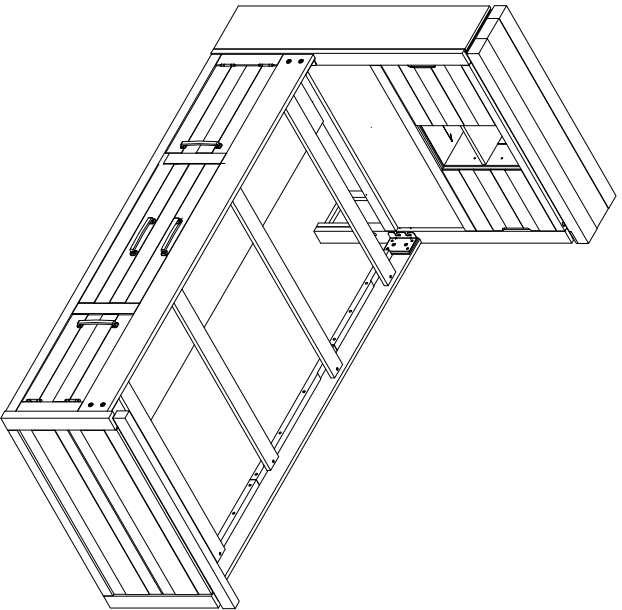

WESTOVER HILLS JR.
TWIN / FULL BOOKCASE BED W/ 1 STORAGE RAIL

3536710P RECLAIMED BROWN				3537710P RECLAIMED GRAY			
TWIN BOOKCASE BED W/ 1 STORAGE RAIL				TWIN BOOKCASE BED W/ 1 STORAGE RAIL			
RTG SKU	STYLE#	ITEM DESCRIPTION	QTY	RTG SKU	STYLE#	ITEM DESCRIPTION	QTY
34667103	6710Y - 12A	Twin Bookcase Headboard	1 Pc	34677104	7710Y - 12A	Twin Bookcase Headboard	1 Pc
34767105	6710Y - 6A	Twin Footboard w/ 4 slats	1 Pc	34777106	7710Y - 6A	Twin Footboard w/ 4 slats	1 Pc
35467100	6710Y - 15	1 Piece T/F Side rail	1 Pc	35477101	7710Y - 15	1 Piece T/F Side rail	1 Pc
35267106	6710Y - 11A	Side Storage Rail L or R 1 Pc	1 Pc	35277107	7710Y - 11A	Side Storage Rail L or R 1 Pc	1 Pc
3546710P RECLAIMED BROWN				3547710P RECLAIMED GRAY			
FULL BOOKCASE BED W/ 1 STORAGE RAIL				FULL BOOKCASE BED W/ 1 STORAGE RAIL			
RTG SKU	STYLE#	ITEM DESCRIPTION	QTY	RTG SKU	STYLE#	ITEM DESCRIPTION	QTY
34967109	6710Y - 13A	Full Bookcase Headboard	1 Pc	34977100	7710Y - 13A	Full Bookcase Headboard	1 Pc
35067102	6710Y - 9A	Full Footboard w/ 4 slats	1 Pc	35077103	7710Y - 9A	Full Footboard w/ 4 slats	1 Pc
35467100	6710Y - 15	1 Piece T/F Side rail	1 Pc	35477101	7710Y - 15	1 Piece T/F Side rail	1 Pc
35267106	6710Y - 11A	Side Storage Rail L or R 1 Pc	1 Pc	35277107	7710Y - 11A	Side Storage Rail L or R 1 Pc	1 Pc

TWIN / FULL BOOKCASE HEADBOARD PARTS LIST			
CODE	ITEM DESCRIPTION	IMAGE	QTY
A	Bookcase		1 Pc

CODE	HARDWARE LIST	QTY
1	Bolt 5/16" x 18 x 1 3/16"	 2 Pcs
2	Lock Washers 5/16"	 2 Pcs
3	Flat Washer Ø8 x Ø18 x 1 mm	 2 Pcs
4	Allen Key 5 x 75 mm	 1 Pc
5	Screw Ø8 x 1 1/4"	 8 Pcs
6	Screwdriver (not included)	

- Allen Key is included in hardware pack of item below :

- 6710Y-5A : Twin Panel Headboard
- 6710Y-8A : Full Panel Headboard
- 7710Y-5A : Twin Panel Headboard
- 7710Y-8A : Full Panel Headboard

TWIN / FULL SIDE RAIL PARTS LIST			
CODE	ITEM DESCRIPTION	IMAGE	QTY
D	Side rail		1 Pc