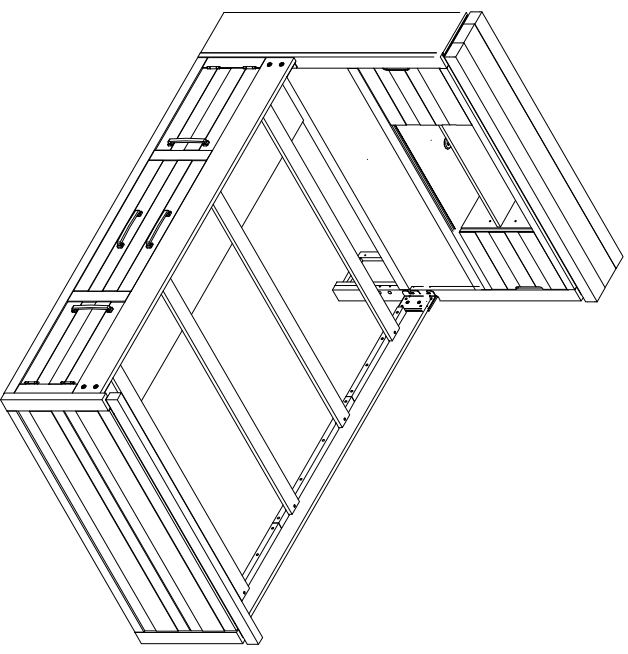

WESTOVER HILLS JR.
TWIN / FULL BOOKCASE BED W/ 1 STORAGE RAIL

3536710P RECLAIMED BROWN				3537710P RECLAIMED GRAY			
TWIN BOOKCASE BED W/ 1 STORAGE RAIL				TWIN BOOKCASE BED W/ 1 STORAGE RAIL			
RTG SKU	STYLE#	ITEM DESCRIPTION	QTY	RTG SKU	STYLE#	ITEM DESCRIPTION	QTY
34667103	6710Y - 12A	Twin Bookcase Headboard	1 Pc	34677104	7710Y - 12A	Twin Bookcase Headboard	1 Pc
34767105	6710Y - 6A	Twin Footboard w/ 4 slats	1 Pc	34777106	7710Y - 6A	Twin Footboard w/ 4 slats	1 Pc
35467100	6710Y - 15	1 Piece T/F Side rail	1 Pc	35477101	7710Y - 15	1 Piece T/F Side rail	1 Pc
35267106	6710Y - 11A	Side Storage Rail L or R 1 Pc	1 Pc	35277107	7710Y - 11A	Side Storage Rail L or R 1 Pc	1 Pc
3546710P RECLAIMED BROWN				3547710P RECLAIMED GRAY			
FULL BOOKCASE BED W/ 1 STORAGE RAIL				FULL BOOKCASE BED W/ 1 STORAGE RAIL			
RTG SKU	STYLE#	ITEM DESCRIPTION	QTY	RTG SKU	STYLE#	ITEM DESCRIPTION	QTY
34967109	6710Y - 13A	Full Bookcase Headboard	1 Pc	34977100	7710Y - 13A	Full Bookcase Headboard	1 Pc
35067102	6710Y - 9A	Full Footboard w/ 4 slats	1 Pc	35077103	7710Y - 9A	Full Footboard w/ 4 slats	1 Pc
35467100	6710Y - 15	1 Piece T/F Side rail	1 Pc	35477101	7710Y - 15	1 Piece T/F Side rail	1 Pc
35267106	6710Y - 11A	Side Storage Rail L or R 1 Pc	1 Pc	35277107	7710Y - 11A	Side Storage Rail L or R 1 Pc	1 Pc

TWIN / FULL BOOKCASE HEADBOARD PARTS LIST			
CODE	ITEM DESCRIPTION	IMAGE	QTY
A	Bookcase		1 Pc

CODE	HARDWARE LIST	QTY
1	Bolt 5/16" x 18 x 1 3/16"	 2 Pcs
2	Lock Washers 5/16"	 2 Pcs
3	Flat Washer Ø8 x Ø18 x 1 mm	 2 Pcs
4	Allen Key 5 x 75 mm	 1 Pc
5	Screw Ø8 x 1 1/4"	 8 Pcs
6	Screwdriver (not included)	

- Allen Key is included in hardware pack of item below :

- 6710Y-5A : Twin Panel Headboard
- 6710Y-8A : Full Panel Headboard
- 7710Y-5A : Twin Panel Headboard
- 7710Y-8A : Full Panel Headboard

TWIN / FULL SIDE RAIL PARTS LIST			
CODE	ITEM DESCRIPTION	IMAGE	QTY
D	Side rail		1 Pc