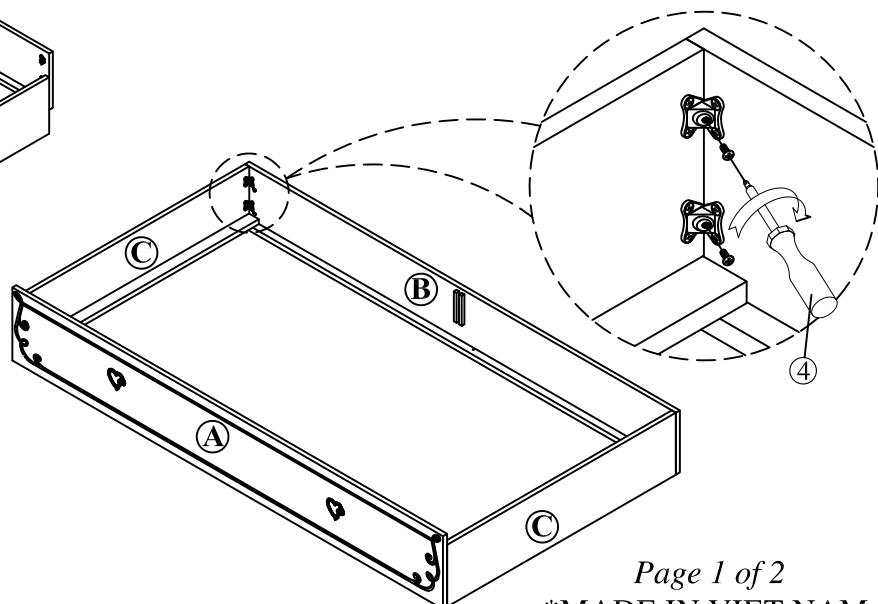

VENDOR: GLOB

SKU NO. STYLE NO. DESCRIPTION
35401835 183Y-TS TRUNDLE STORAGE

Assembly Instruction

Thank you for purchasing this quality product. Be sure to check all packing material carefully for small parts which may have come loose inside the carton during shipment. Identify and count all parts and compare with the parts list below.

PARTS LIST			QTY
A	Front Panel		1pc
B	Back Panel		1pc
C	Side Panel		2pcs
D	Bottom Panel		2sets
E	Partition		1pc

HARDWARE LIST			QTY
1		φ8" x 5/8" Screw	6pcs
2		"L" Plastic plate	2pcs
3		Steel Rod	1pc

HARDWARE REQUIRED			QTY
4		Screwdriver (Not Provided)	1pc

Step 1

Step 2

VENDOR: GLOB

SKU NO. STYLE NO. DESCRIPTION
35401835 183Y-TS TRUNDLE STORAGE

Assembly Instruction

Thank you for purchasing this quality product. Be sure to check all packing material carefully for small parts which may have come loose inside the carton during shipment. Identify and count all parts and compare with the parts list below.