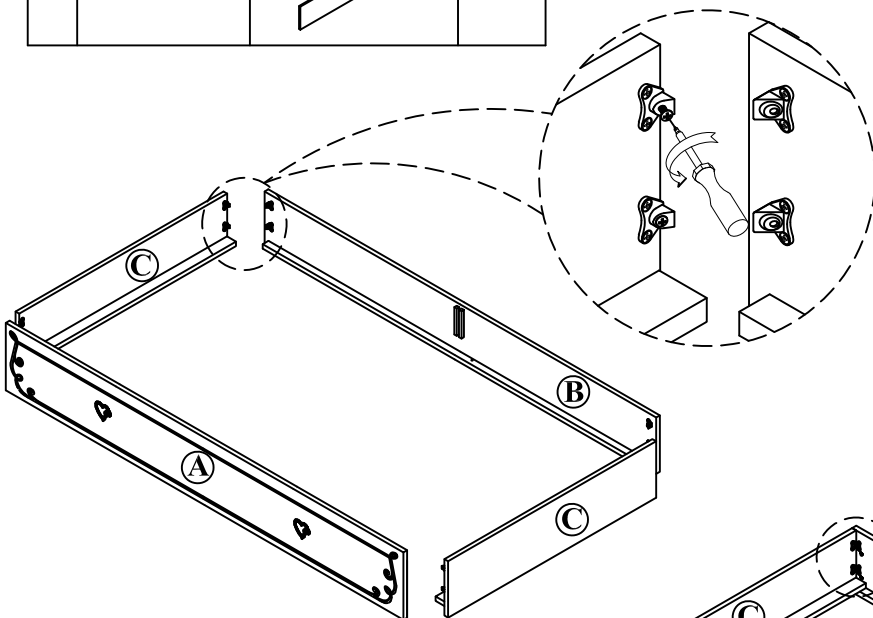

VENDOR: GLOB

SKU NO. STYLE NO. DESCRIPTION
35401835 183Y-TS TRUNDLE STORAGE

Assembly Instruction

Thank you for purchasing this quality product. Be sure to check all packing material carefully for small parts which may have come loose inside the carton during shipment. Identify and count all parts and compare with the parts list below.

PARTS LIST			QTY
A	Front Panel		1pc
B	Back Panel		1pc
C	Side Panel		2pcs
D	Bottom Panel		2sets
E	Partition		1pc

HARDWARE LIST			QTY
1		φ8" x 5/8" Screw	6pcs
2		"L" Plastic plate	2pcs
3		Steel Rod	1pc

HARDWARE REQUIRED			QTY
4		Screwdriver (Not Provided)	1pc

Step 1

Step 2

VENDOR: GLOB

SKU NO. STYLE NO. DESCRIPTION
35401835 183Y-TS TRUNDLE STORAGE

Assembly Instruction

Thank you for purchasing this quality product. Be sure to check all packing material carefully for small parts which may have come loose inside the carton during shipment. Identify and count all parts and compare with the parts list below.