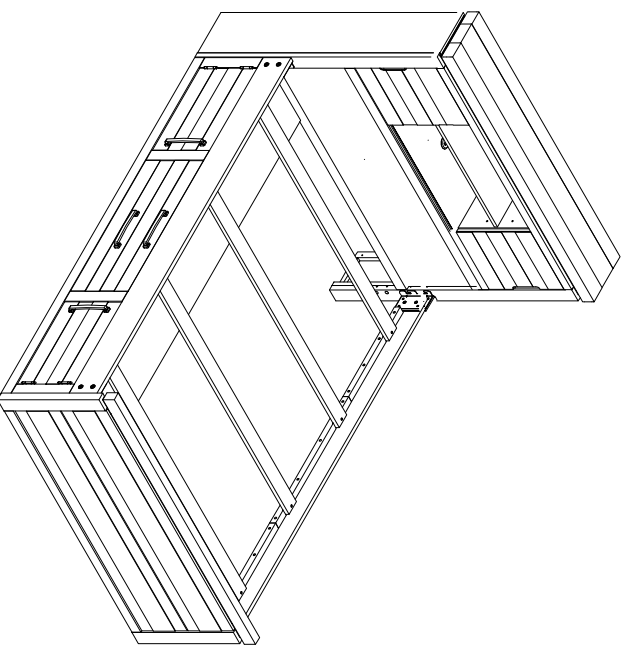

WESTOVER HILLS JR.
TWIN / FULL BOOKCASE BED W/ 1 STORAGE RAIL

| 3536710P RECLAIMED BROWN | | | | 3537710P RECLAIMED GRAY | | | |
|--|-------------|-------------------------------|------|--|-------------|-------------------------------|------|
| TWIN BOOKCASE BED W/ 1 STORAGE RAIL | | | | TWIN BOOKCASE BED W/ 1 STORAGE RAIL | | | |
| RTG SKU | STYLE# | ITEM DESCRIPTION | QTY | RTG SKU | STYLE# | ITEM DESCRIPTION | QTY |
| 34667103 | 6710Y - 12A | Twin Bookcase Headboard | 1 Pc | 34677104 | 7710Y - 12A | Twin Bookcase Headboard | 1 Pc |
| 34767105 | 6710Y - 6A | Twin Footboard w/ 4 slats | 1 Pc | 34777106 | 7710Y - 6A | Twin Footboard w/ 4 slats | 1 Pc |
| 35467100 | 6710Y - 15 | 1 Piece T/F Side rail | 1 Pc | 35477101 | 7710Y - 15 | 1 Piece T/F Side rail | 1 Pc |
| 35267106 | 6710Y - 11A | Side Storage Rail L or R 1 Pc | 1 Pc | 35277107 | 7710Y - 11A | Side Storage Rail L or R 1 Pc | 1 Pc |
| 3546710P RECLAIMED BROWN | | | | 3547710P RECLAIMED GRAY | | | |
| FULL BOOKCASE BED W/ 1 STORAGE RAIL | | | | FULL BOOKCASE BED W/ 1 STORAGE RAIL | | | |
| RTG SKU | STYLE# | ITEM DESCRIPTION | QTY | RTG SKU | STYLE# | ITEM DESCRIPTION | QTY |
| 34967109 | 6710Y - 13A | Full Bookcase Headboard | 1 Pc | 34977100 | 7710Y - 13A | Full Bookcase Headboard | 1 Pc |
| 35067102 | 6710Y - 9A | Full Footboard w/ 4 slats | 1 Pc | 35077103 | 7710Y - 9A | Full Footboard w/ 4 slats | 1 Pc |
| 35467100 | 6710Y - 15 | 1 Piece T/F Side rail | 1 Pc | 35477101 | 7710Y - 15 | 1 Piece T/F Side rail | 1 Pc |
| 35267106 | 6710Y - 11A | Side Storage Rail L or R 1 Pc | 1 Pc | 35277107 | 7710Y - 11A | Side Storage Rail L or R 1 Pc | 1 Pc |