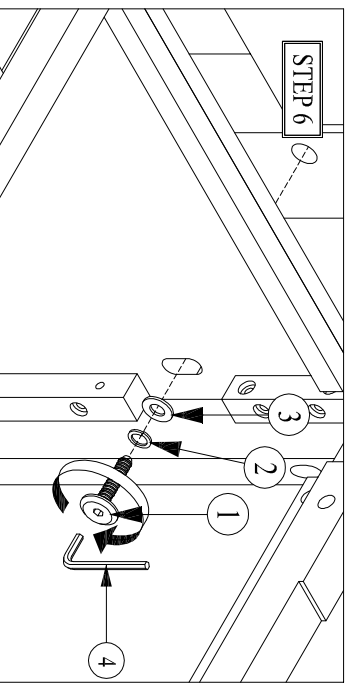

| TWIN / FULL BOOKCASE HEADBOARD PARTS LIST | | | |
|---|------------------|---|------|
| CODE | ITEM DESCRIPTION | IMAGE | QTY |
| A | Bookcase |  | 1 Pc |

| CODE | HARDWARE LIST | QTY |
|------|------------------------------|---|
| 1 | Bolt 5/16" x 18 x 1 3/16" |  2 Pcs |
| 2 | Lock Washers 5/16" |  2 Pcs |
| 3 | Flat Washer Ø8 x Ø18 x 1 mm |  2 Pcs |
| 4 | Allen Key 5 x 75 mm |  1 Pc |
| 5 | Screw Ø8 x 1 1/4" |  8 Pcs |
| 6 | Screwdriver (not included) |  |

- Allen Key is included in hardware pack of item below :

- 6710Y-5A : Twin Panel Headboard
- 6710Y-8A : Full Panel Headboard
- 7710Y-5A : Twin Panel Headboard
- 7710Y-8A : Full Panel Headboard

| TWIN / FULL SIDE RAIL PARTS LIST | | | |
|----------------------------------|------------------|---|------|
| CODE | ITEM DESCRIPTION | IMAGE | QTY |
| D | Side rail |  | 1 Pc |

ASSEMBLY INSTRUCTIONS

Slightly loose the Bolt on the Headboard

Attach Side Storage to Headboard and then tighten the Bolt

Slightly loose the Bolt on the Footboard

Attach Side Storage to Footboard and then tighten the Bolt

Open door Side Storage before attach Side Storage to HB and FB

Attach Side Storage to HB and FB with bolt, lock & flat washer

This product is manufactured by ALAM for **ROOMSTOGO | KIDS**

DO NOT USE SUBSTITUTE PARTS. PLEASE CONTACT YOUR RETAIL STORE OR WWW.ROOMSTOGO.COM WITH SERVICE OR PARTS REPLACEMENT REQUEST