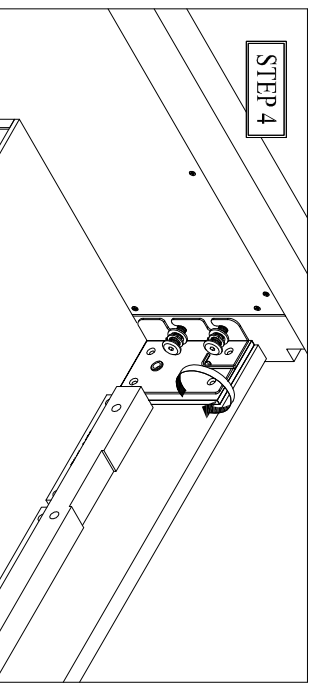

Slightly loose the Bolt on the Headboard

Attach Side Storage to Headboard and then tighten the Bolt