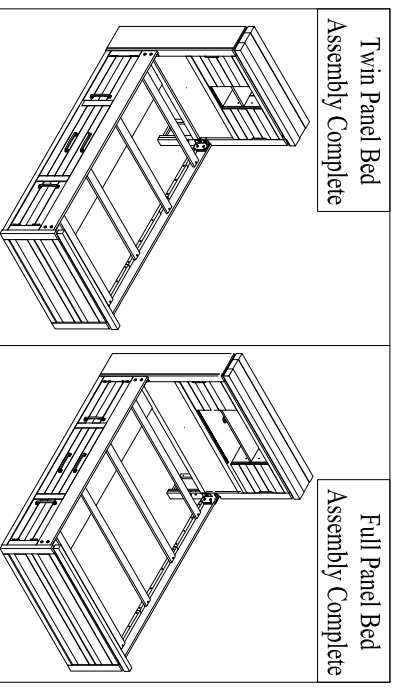

- Allen Key is included in hardware pack of item below :

- 6710Y-5A : Twin Panel Headboard
- 6710Y-8A : Full Panel Headboard
- 7710Y-5A : Twin Panel Headboard
- 7710Y-8A : Full Panel Headboard

| TWIN / FULL SIDE RAIL PARTS LIST | | | |
|----------------------------------|------------------|---|------|
| CODE | ITEM DESCRIPTION | IMAGE | QTY |
| D | Side rail |  | 1 Pc |

| SIDE STORAGE PARTS LIST | | | |
|-------------------------|-------------------------------|--|------|
| CODE | ITEM DESCRIPTION | IMAGE | QTY |
| E | Side storage rail L or R 1 Pc |  | 1 Pc |

This product is manufactured by ALAM for **ROOMS TO GO** | **KIDS**[™]
DO NOT USE SUBSTITUTE PARTS. PLEASE CONTACT YOUR RETAIL STORE OR WWW.ROOMSTOGO.COM
WITH SERVICE OR PARTS REPLACEMENT REQUEST

ASSEMBLY INSTRUCTIONS

Slightly loose the Bolt on the Headboard

Attach Side Storage to Headboard and then tighten the Bolt

Slightly loose the Bolt on the Footboard

Attach Side Storage to Footboard and then tighten the Bolt

Open door Side Storage before attach Side Storage to HB and FB

Attach Side Storage to HB and FB with bolt, lock & flat washer

This product is manufactured by ALAM for **ROOMSTOGO | KIDS**

DO NOT USE SUBSTITUTE PARTS. PLEASE CONTACT YOUR RETAIL STORE OR WWW.ROOMSTOGO.COM WITH SERVICE OR PARTS REPLACEMENT REQUEST