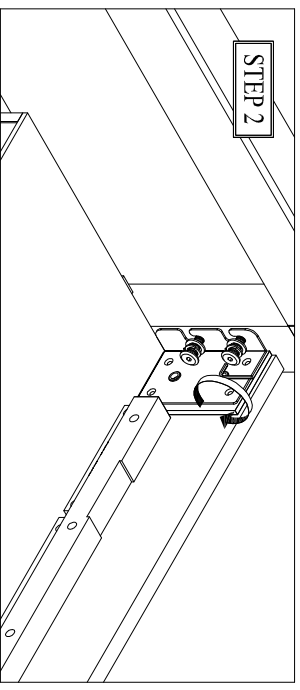

Thank you for purchasing this quality product. Be sure to check all packing material carefully for small parts which may have come loose inside the carton during shipment. Identify and count all parts and compare with the parts list below. Read all instructions before assembling and keep these instructions for future reference.

ASSEMBLY INSTRUCTIONS