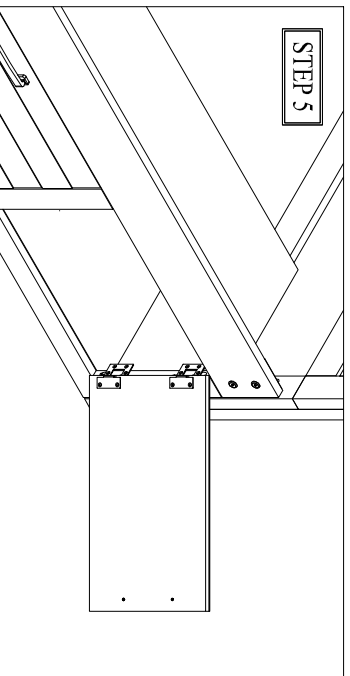

| TWIN / FULL BOOKCASE HEADBOARD PARTS LIST | | | |
|---|------------------|---|------|
| CODE | ITEM DESCRIPTION | IMAGE | QTY |
| A | Bookcase |  | 1 Pc |

| CODE | HARDWARE LIST | QTY |
|------|------------------------------|---|
| 1 | Bolt 5/16" x 18 x 1 3/16" |  2 Pcs |
| 2 | Lock Washers 5/16" |  2 Pcs |
| 3 | Flat Washer Ø8 x Ø18 x 1 mm |  2 Pcs |
| 4 | Allen Key 5 x 75 mm |  1 Pc |
| 5 | Screw Ø8 x 1 1/4" |  8 Pcs |
| 6 | Screwdriver (not included) |  |

- Allen Key is included in hardware pack of item below :

- 6710Y-5A : Twin Panel Headboard
- 6710Y-8A : Full Panel Headboard
- 7710Y-5A : Twin Panel Headboard
- 7710Y-8A : Full Panel Headboard

| TWIN / FULL SIDE RAIL PARTS LIST | | | |
|----------------------------------|------------------|---|------|
| CODE | ITEM DESCRIPTION | IMAGE | QTY |
| D | Side rail |  | 1 Pc |

ASSEMBLY INSTRUCTIONS

Slightly loose the Bolt on the Headboard

Attach Side Storage to Headboard and then tighten the Bolt

Slightly loose the Bolt on the Footboard

Attach Side Storage to Footboard and then tighten the Bolt

Open door Side Storage before attach Side Storage to HB and FB

Attach Side Storage to HB and FB with bolt, lock & flat washer

This product is manufactured by ALAM for **ROOMSTOGO | KIDS**

DO NOT USE SUBSTITUTE PARTS. PLEASE CONTACT YOUR RETAIL STORE OR WWW.ROOMSTOGO.COM WITH SERVICE OR PARTS REPLACEMENT REQUEST