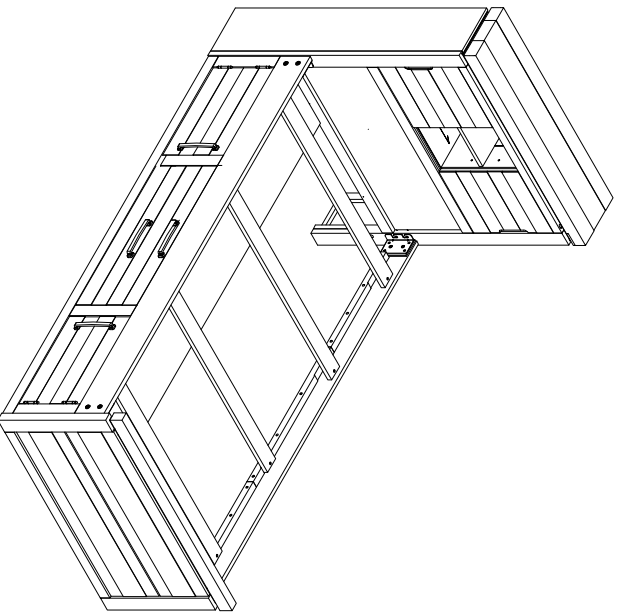

WESTOVER HILLS JR.
TWIN / FULL BOOKCASE BED W/ 1 STORAGE RAIL

| 3536710P RECLAIMED BROWN | | | | 3537710P RECLAIMED GRAY | | | |
|--|-------------|-------------------------------|------|--|-------------|-------------------------------|------|
| TWIN BOOKCASE BED W/ 1 STORAGE RAIL | | | | TWIN BOOKCASE BED W/ 1 STORAGE RAIL | | | |
| RTG SKU | STYLE# | ITEM DESCRIPTION | QTY | RTG SKU | STYLE# | ITEM DESCRIPTION | QTY |
| 34667103 | 6710Y - 12A | Twin Bookcase Headboard | 1 Pc | 34677104 | 7710Y - 12A | Twin Bookcase Headboard | 1 Pc |
| 34767105 | 6710Y - 6A | Twin Footboard w/ 4 slats | 1 Pc | 34777106 | 7710Y - 6A | Twin Footboard w/ 4 slats | 1 Pc |
| 35467100 | 6710Y - 15 | 1 Piece T/F Side rail | 1 Pc | 35477101 | 7710Y - 15 | 1 Piece T/F Side rail | 1 Pc |
| 35267106 | 6710Y - 11A | Side Storage Rail L or R 1 Pc | 1 Pc | 35277107 | 7710Y - 11A | Side Storage Rail L or R 1 Pc | 1 Pc |
| 3546710P RECLAIMED BROWN | | | | 3547710P RECLAIMED GRAY | | | |
| FULL BOOKCASE BED W/ 1 STORAGE RAIL | | | | FULL BOOKCASE BED W/ 1 STORAGE RAIL | | | |
| RTG SKU | STYLE# | ITEM DESCRIPTION | QTY | RTG SKU | STYLE# | ITEM DESCRIPTION | QTY |
| 34967109 | 6710Y - 13A | Full Bookcase Headboard | 1 Pc | 34977100 | 7710Y - 13A | Full Bookcase Headboard | 1 Pc |
| 35067102 | 6710Y - 9A | Full Footboard w/ 4 slats | 1 Pc | 35077103 | 7710Y - 9A | Full Footboard w/ 4 slats | 1 Pc |
| 35467100 | 6710Y - 15 | 1 Piece T/F Side rail | 1 Pc | 35477101 | 7710Y - 15 | 1 Piece T/F Side rail | 1 Pc |
| 35267106 | 6710Y - 11A | Side Storage Rail L or R 1 Pc | 1 Pc | 35277107 | 7710Y - 11A | Side Storage Rail L or R 1 Pc | 1 Pc |